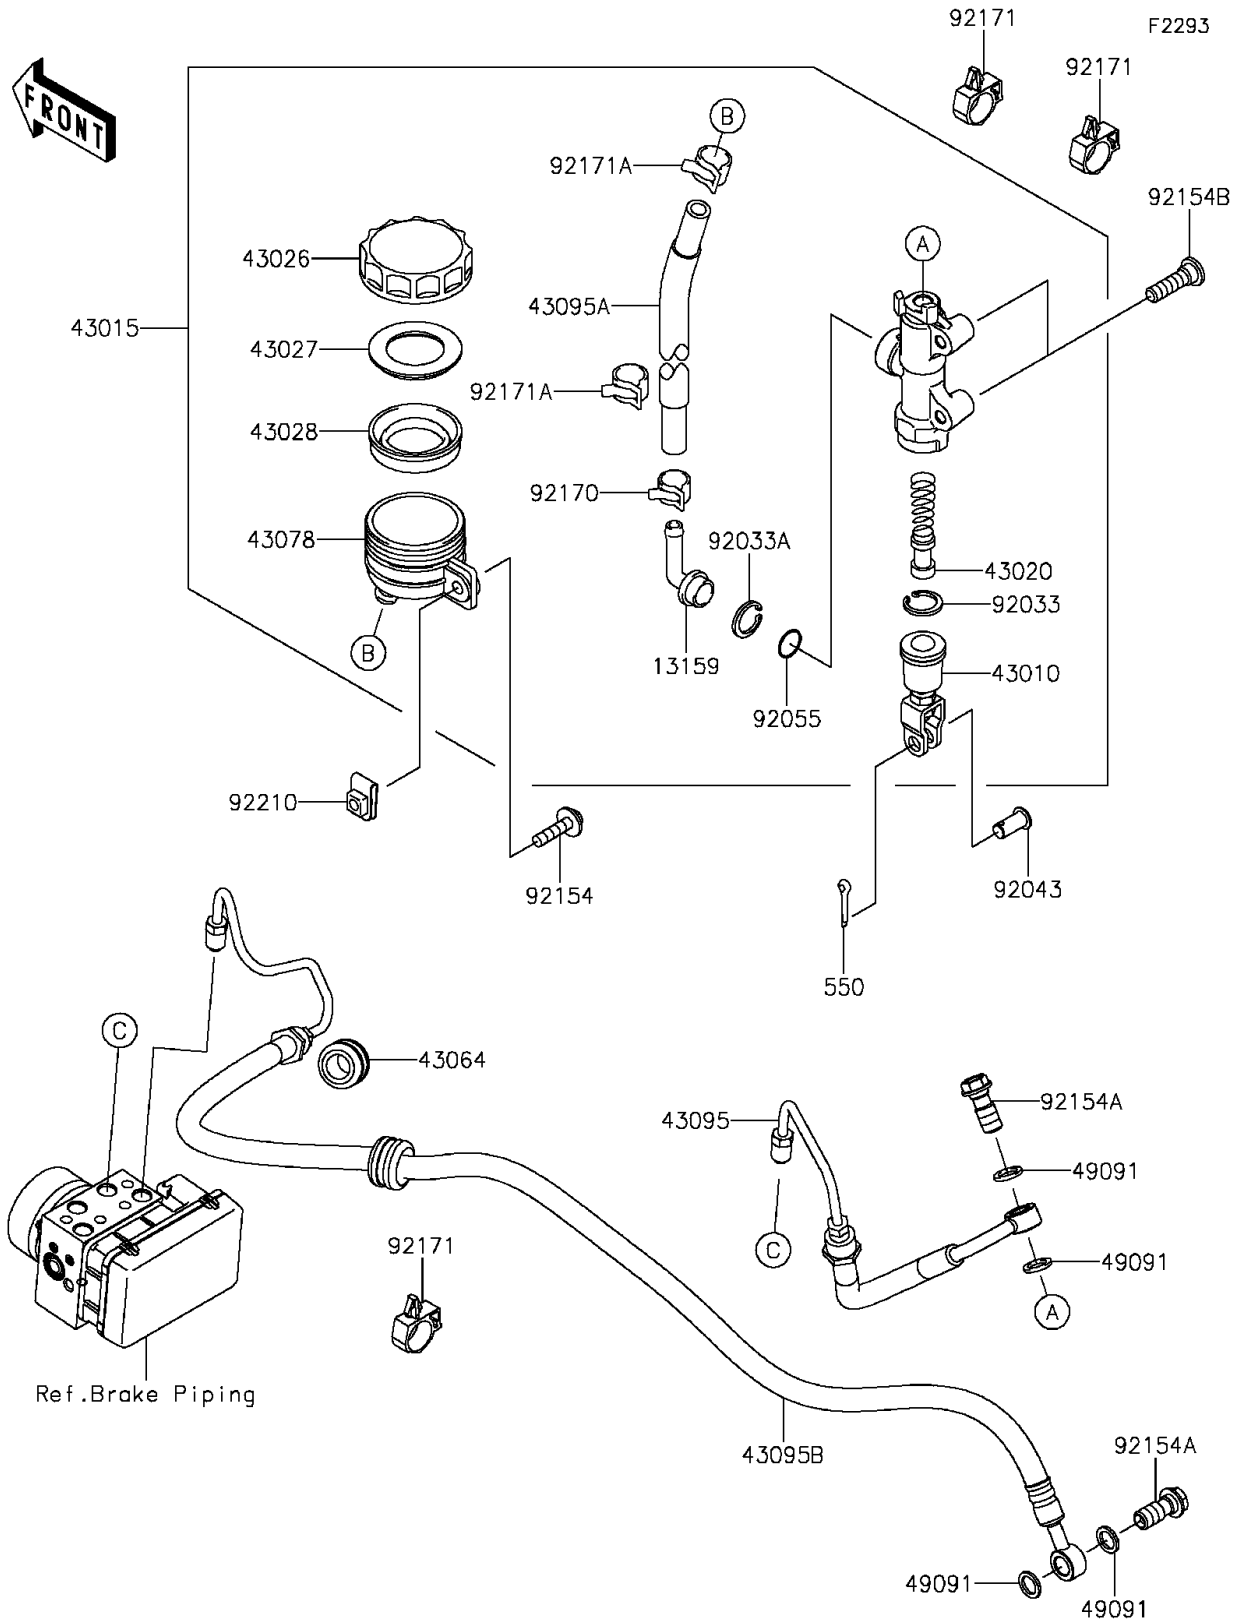

2015 Ninja® 650 ABS PARTS DIAGRAM

Rear Master Cylinder

2015 Ninja® 650 ABS PARTS LIST

Rear Master Cylinder

ITEM NAME	PART NUMBER	QUANTITY
CONNECTOR (Ref # 13159)	13159-1056	1
ROD-ASSY-BRAKE (Ref # 43010)	43010-1062	1
CYLINDER-ASSY-MASTER,RR (Ref # 43015)	43015-0559	1
PISTON-COMP-BRAKE (Ref # 43020)	43020-1094	1
CAP-BRAKE (Ref # 43026)	43026-1051	1
PLATE-DIAPHRAGM (Ref # 43027)	43027-1051	1
DIAPHRAGM,MASTER CYLINDER (Ref # 43028)	43028-1057	1
GROMMET,HOSE CLAMP (Ref # 43064)	43064-006	1
RESERVOIR,RR MASTER CYLINDER (Ref # 43078)	43078-1082	1
HOSE-BRAKE,RR M/C-ABS ECU (Ref # 43095)	43095-0623	1
HOSE-BRAKE,RR M/CYLINDER (Ref # 43095A)	43095-0628	1
HOSE-BRAKE,ABS ECU-RR CALIPER (Ref # 43095B)	43095-0722	1
WASHER-SEAL,10.1X14.5X1.5 (Ref # 49091)	49091-0001	4
RING-SNAP,20.9X24.6X1.2 (Ref # 92033)	92033-0079	1
RING-SNAP,20.5MM (Ref # 92033A)	92033-1186	1
PIN (Ref # 92043)	92043-0182	1
RING-O,14.8X2.4 (Ref # 92055)	92055-0741	1
BOLT,6X25 (Ref # 92154)	92154-0467	1
BOLT,FLANGED,10X23 (Ref # 92154A)	92154-0732	2
BOLT,SOCKET,8X30 (Ref # 92154B)	92154-0843	2
CLAMP,HOSE (Ref # 92170)	92170-1091	1
CLAMP,BRAKE HOSE (Ref # 92171)	92171-0316	3
CLAMP,HOSE (Ref # 92171A)	92171-0463	2
NUT,6MM (Ref # 92210)	92210-0474	1
PIN-COTTER,2.0X15 (Ref # 550)	550AA2015	1