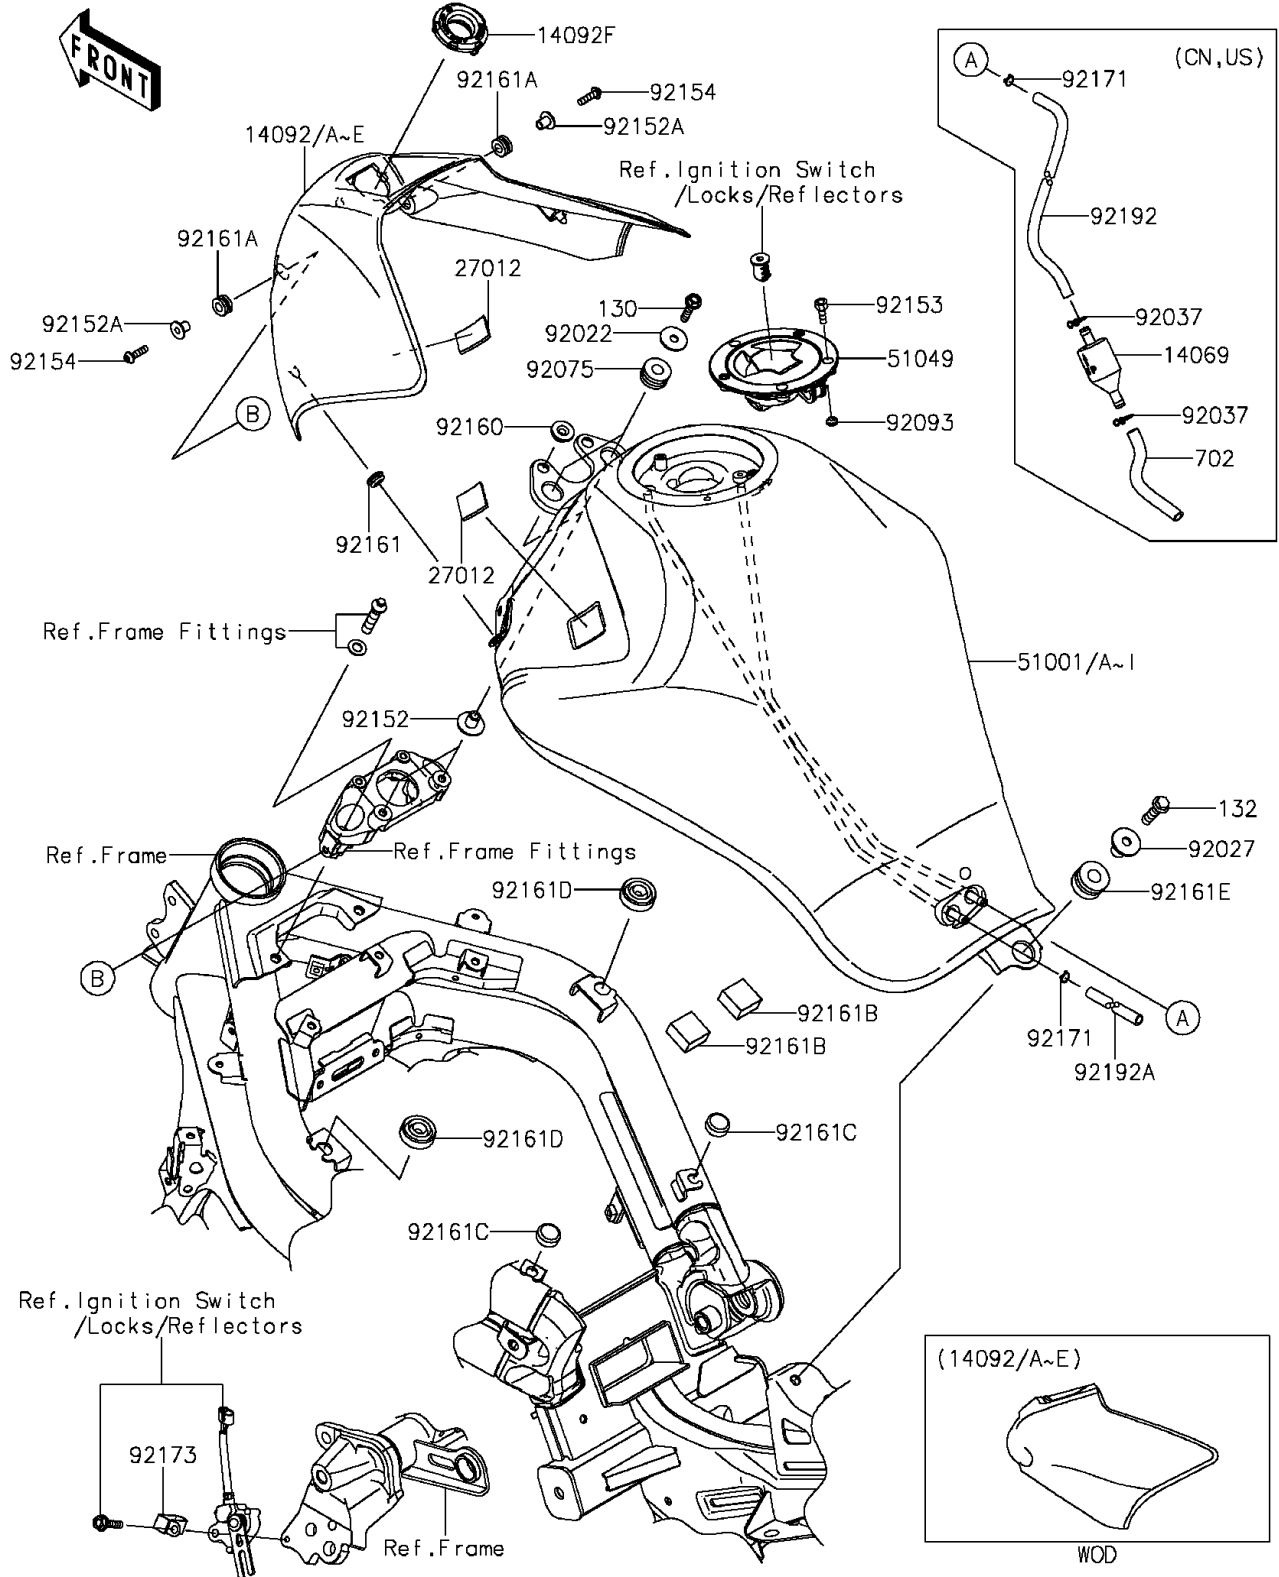

# 2015 Ninja® 650 ABS PARTS DIAGRAM

Fuel Tank

F2410

## 2015 Ninja® 650 ABS PARTS LIST

### Fuel Tank

ITEM NAME	PART NUMBER	QUANTITY
BREATHER,FUEL TANK (Ref # 14069)	14069-1004	1
COVER,TANK,M.F.S.BLACK (Ref # 14092E)	14092-0731-739	1
COVER,IGNITION SW. (Ref # 14092F)	14092-1033	1
HOOK,DUAL LOCK FASTENER (Ref # 27012)	27012-0717	4
TANK-COMP-FUEL,P.F.S.WHITE (Ref # 51001C)	51001-0708-40X	1
TANK-COMP-FUEL,C.L.GREEN (Ref # 51001E)	51001-0708-51P	1
TANK-COMP-FUEL,M.S.BLACK (Ref # 51001G)	51001-0708-660	1
CAP-TANK,FUEL (Ref # 51049)	51049-0714	1
WASHER,7X24X1.6 (Ref # 92022)	92022-228	2
COLLAR,L=19.3 (Ref # 92027)	92027-1780	1
CLAMP,TUBE (Ref # 92037)	92037-147	2
DAMPER,10X24X12 (Ref # 92075)	92075-1690	2
SEAL,FUEL TANK CAP (Ref # 92093)	92093-1030	1
COLLAR,6.5X10X13.1 (Ref # 92152)	92152-0910	2
COLLAR,5.6X8X11.2 (Ref # 92152A)	92152-1562	2
BOLT,SOCKET,5X16 (Ref # 92153)	92153-1616	3
BOLT,SOCKET,5X20 (Ref # 92154)	92154-0210	2
DAMPER (Ref # 92160)	92160-1613	2
DAMPER (Ref # 92161)	92161-0631	2
DAMPER,8X16X8.6 (Ref # 92161A)	92161-0685	2
DAMPER,T=13 (Ref # 92161B)	92161-0792	2
DAMPER,10X20X8 (Ref # 92161C)	92161-0855	2
DAMPER,14X30X10 (Ref # 92161D)	92161-1368	2
DAMPER,12X28X17 (Ref # 92161E)	92161-1494	1
CLAMP,8X0.7 (Ref # 92171)	92171-1973	1
CLAMP,8X0.7 (Ref # 92171)	92171-1973	2
CLAMP (Ref # 92173)	92173-0833	1
TUBE,6X9X631 (Ref # 92192)	92192-0966	1
TUBE,6X9X800 (Ref # 92192A)	92192-1377	1

### Fuel Tank

ITEM NAME	PART NUMBER	QUANTITY
BOLT-FLANGED,6X25 (Ref # 130)	130CA0625	2
BOLT-FLANGED-SMALL,8X30 (Ref # 132)	132BA0830	1
TUBE-RUBBER,7X10X100 (Ref # 702)	702A07100	1