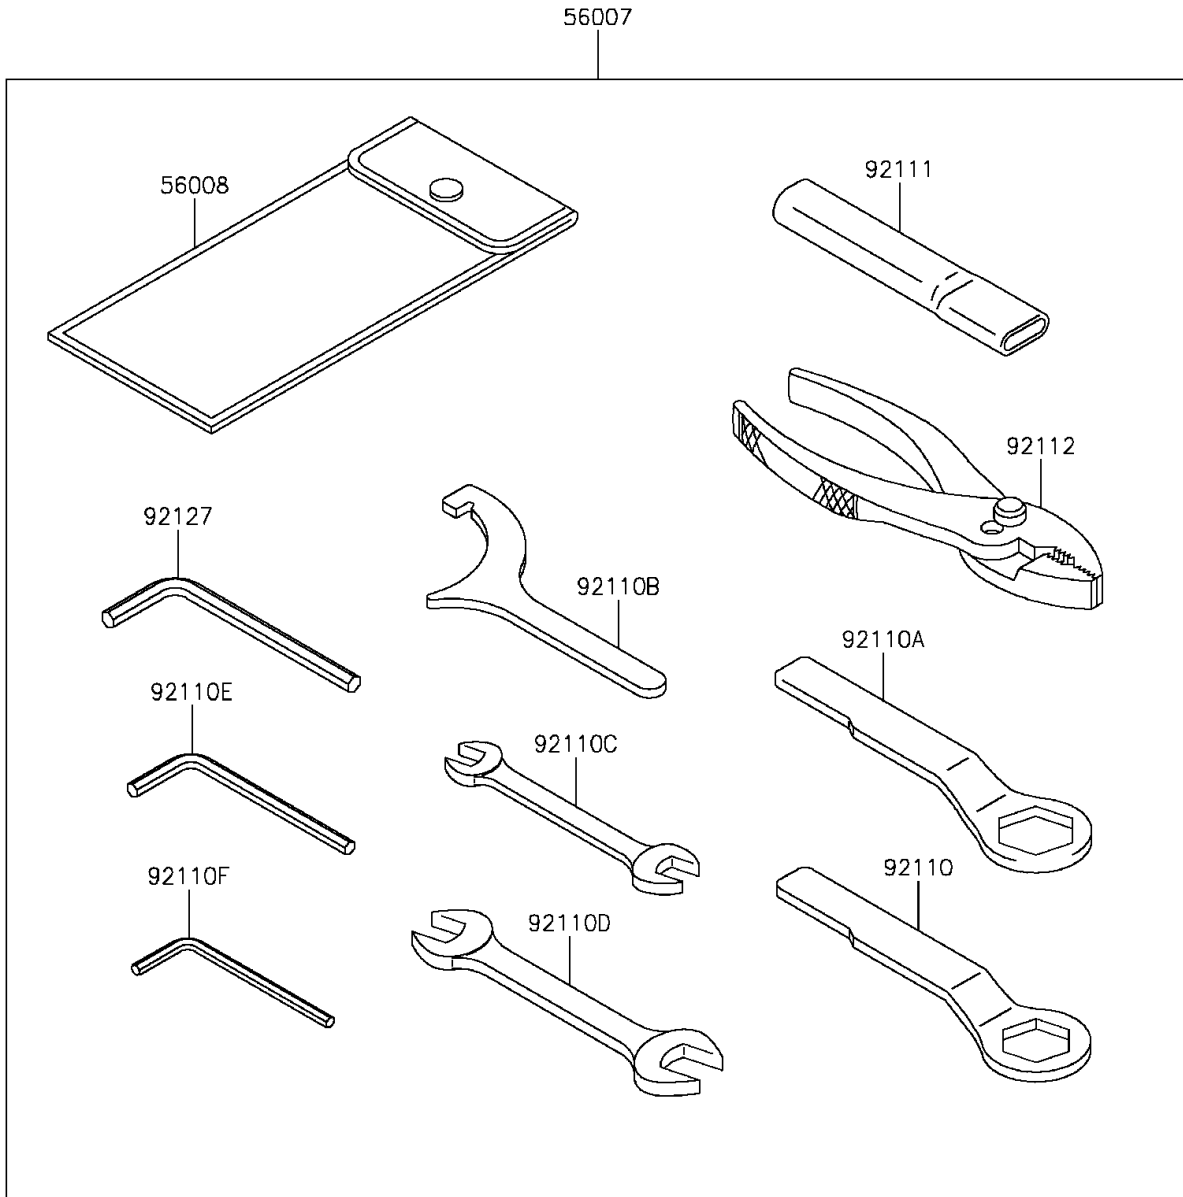

2015 Ninja® 650 ABS PARTS DIAGRAM

Owner's Tools

F2810

2015 Ninja® 650 ABS PARTS LIST

Owner's Tools

ITEM NAME	PART NUMBER	QUANTITY
TOOL-KIT (Ref # 56007)	56007-0100	1
BAG,TOOL (Ref # 56008)	56008-0036	1
GASKET-LIQUID,TB1211,WHITE (Ref # 56019)	56019-120	1
GASKET-LIQUID,TB1211F,CLEAR (Ref # 92104)	92104-0004	1
GASKET-LIQUID,TB1216B,BLACK (Ref # 92104A)	92104-1064	1
GASKET-LIQUID,TB1207B,BLACK (Ref # 92104B)	92104-2068	1
TOOL-WRENCH,BOX END,22MM (Ref # 92110)	92110-0064	1
TOOL-WRENCH,BOX END,27MM (Ref # 92110A)	92110-0065	1
TOOL-WRENCH,HOOK SPANNER,R37.5 (Ref # 92110B)	92110-0558	1
TOOL-WRENCH,OPEN END,10X12 (Ref # 92110C)	92110-0564	1
TOOL-WRENCH,OPEN END,12X14 (Ref # 92110D)	92110-0565	1
TOOL-WRENCH,ALLEN,5MM (Ref # 92110E)	92110-0566	1
TOOL-WRENCH,ALLEN,4MM (Ref # 92110F)	92110-0567	1
TOOL-BAR,WRENCH (Ref # 92111)	92111-0008	1
TOOL-PLIERS (Ref # 92112)	92112-0007	1
TOOL-WRENCH,ALLEN,6MM (Ref # 92127)	92127-003	1