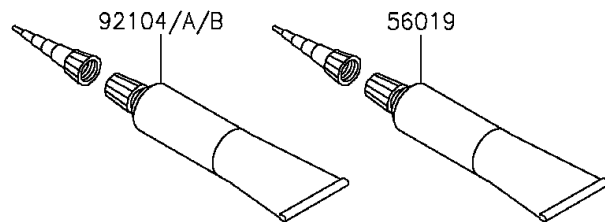

2015 Ninja® 650 ABS PARTS DIAGRAM

Owner's Tools

F2810

2015 Ninja® 650 ABS PARTS LIST

Owner's Tools

ITEM NAME	PART NUMBER	QUANTITY
TOOL-KIT (Ref # 56007)	56007-0100	1
BAG,TOOL (Ref # 56008)	56008-0036	1
GASKET-LIQUID,TB1211,WHITE (Ref # 56019)	56019-120	1
GASKET-LIQUID,TB1211F,CLEAR (Ref # 92104)	92104-0004	1
GASKET-LIQUID,TB1216B,BLACK (Ref # 92104A)	92104-1064	1
GASKET-LIQUID,TB1207B,BLACK (Ref # 92104B)	92104-2068	1
TOOL-WRENCH,BOX END,22MM (Ref # 92110)	92110-0064	1
TOOL-WRENCH,BOX END,27MM (Ref # 92110A)	92110-0065	1
TOOL-WRENCH,HOOK SPANNER,R37.5 (Ref # 92110B)	92110-0558	1
TOOL-WRENCH,OPEN END,10X12 (Ref # 92110C)	92110-0564	1
TOOL-WRENCH,OPEN END,12X14 (Ref # 92110D)	92110-0565	1
TOOL-WRENCH,ALLEN,5MM (Ref # 92110E)	92110-0566	1
TOOL-WRENCH,ALLEN,4MM (Ref # 92110F)	92110-0567	1
TOOL-BAR,WRENCH (Ref # 92111)	92111-0008	1
TOOL-PLIERS (Ref # 92112)	92112-0007	1
TOOL-WRENCH,ALLEN,6MM (Ref # 92127)	92127-003	1