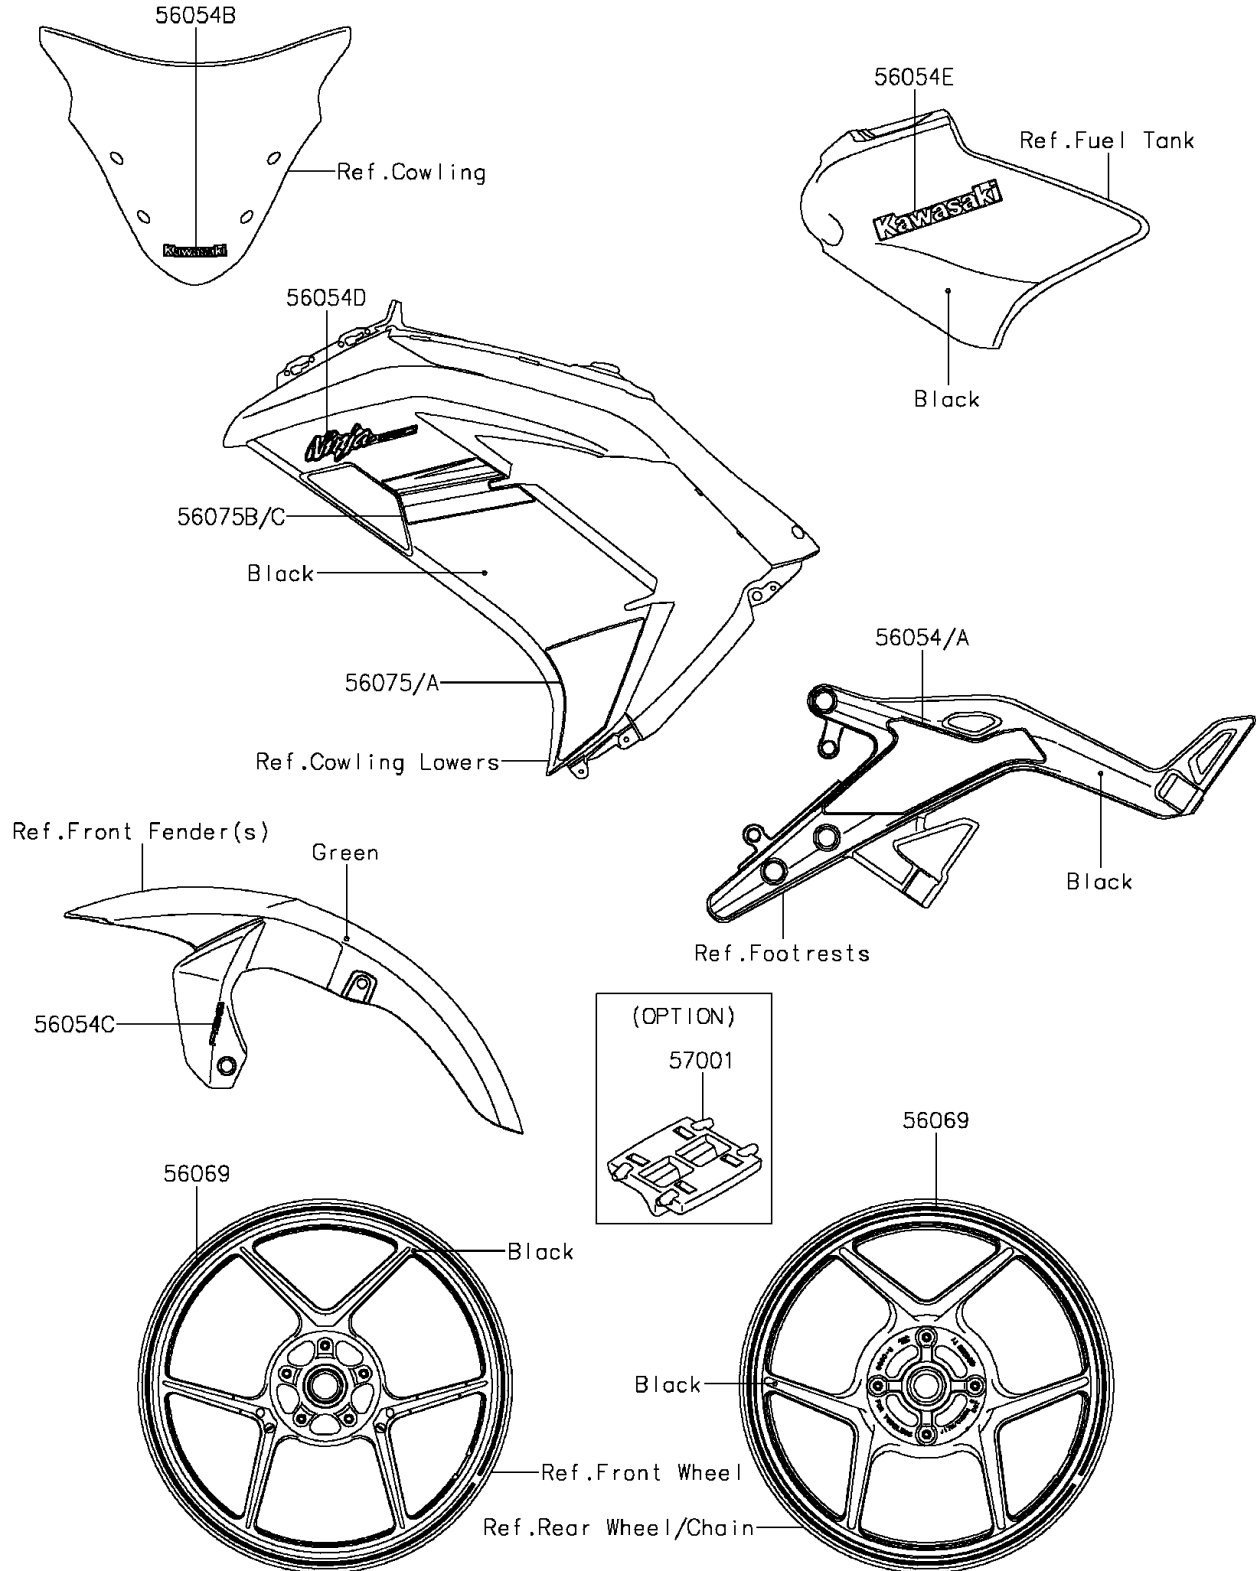

# 2016 Ninja® 650 ABS PARTS DIAGRAM

Decals(Green)(FGF)

F2861H

## 2016 Ninja® 650 ABS PARTS LIST

Decals(Green)(FGF)

ITEM NAME	PART NUMBER	QUANTITY
MARK,STEP STAY,LH (Ref # 56054)	56054-1068	1
MARK,STEP STAY,RH (Ref # 56054A)	56054-1069	1
MARK,WINDSHIELD,KAWASAKI (Ref # 56054B)	56054-1088	1
MARK,FR FENDER,ABS (Ref # 56054C)	56054-1412	2
MARK,SIDE COWL.,NINJA650 (Ref # 56054D)	56054-1888	2
MARK,TANK COVER,KAWASAKI (Ref # 56054E)	56054-1894	2
PATTERN,WHEEL,GREEN,4X1353 (Ref # 56069)	56069-7822	4
PATTERN,SIDE COWL.,LH,LWR (Ref # 56075)	56075-0125	1
PATTERN,SIDE COWL.,RH,LWR (Ref # 56075A)	56075-0127	1
PATTERN,SIDE COWL.,LH,UPP (Ref # 56075B)	56075-1099	1
PATTERN,SIDE COWL.,RH,UPP (Ref # 56075C)	56075-1100	1
RIM STRIPE APPLICATOR (Ref # 57001)	57001-1752	AR