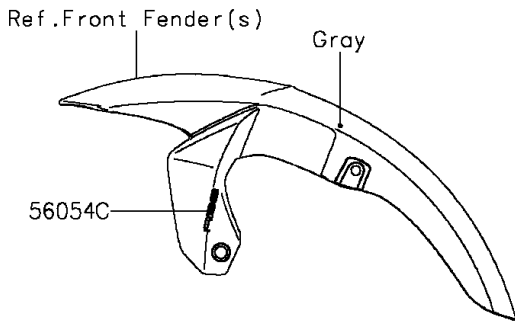

# 2016 Ninja® 650 ABS PARTS DIAGRAM

Decals(Gray)(FGF)

F2861K

## 2016 Ninja® 650 ABS PARTS LIST

Decals(Gray)(FGF)

ITEM NAME	PART NUMBER	QUANTITY
MARK,STEP STAY,LH (Ref # 56054)	56054-1068	1
MARK,STEP STAY,RH (Ref # 56054A)	56054-1069	1
MARK,WINDSHIELD,KAWASAKI (Ref # 56054B)	56054-1088	1
MARK,FR FENDER,ABS (Ref # 56054C)	56054-1413	2
MARK,LWR COWL.,KAWASAKI (Ref # 56054D)	56054-1640	2
MARK,TANK COVER,NINJA (Ref # 56054E)	56054-1890	2
MARK,SIDE COWL.,650 (Ref # 56054F)	56054-1891	2