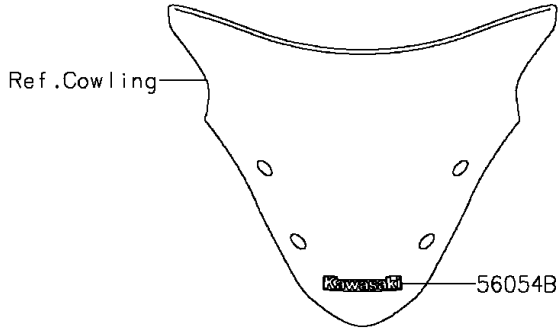

# 2016 Ninja® 650 ABS PARTS DIAGRAM

Decals(Gray)(FGF)

F2861K

## 2016 Ninja® 650 ABS PARTS LIST

Decals(Gray)(FGF)

ITEM NAME	PART NUMBER	QUANTITY
MARK,STEP STAY,LH (Ref # 56054)	56054-1068	1
MARK,STEP STAY,RH (Ref # 56054A)	56054-1069	1
MARK,WINDSHIELD,KAWASAKI (Ref # 56054B)	56054-1088	1
MARK,FR FENDER,ABS (Ref # 56054C)	56054-1413	2
MARK,LWR COWL.,KAWASAKI (Ref # 56054D)	56054-1640	2
MARK,TANK COVER,NINJA (Ref # 56054E)	56054-1890	2
MARK,SIDE COWL.,650 (Ref # 56054F)	56054-1891	2