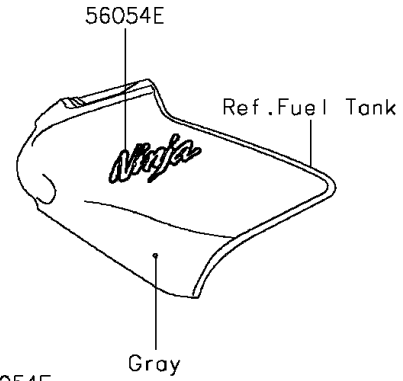

# 2016 Ninja® 650 ABS PARTS DIAGRAM

Decals(Gray)(FGF)

F2861K

## 2016 Ninja® 650 ABS PARTS LIST

Decals(Gray)(FGF)

ITEM NAME	PART NUMBER	QUANTITY
MARK,STEP STAY,LH (Ref # 56054)	56054-1068	1
MARK,STEP STAY,RH (Ref # 56054A)	56054-1069	1
MARK,WINDSHIELD,KAWASAKI (Ref # 56054B)	56054-1088	1
MARK,FR FENDER,ABS (Ref # 56054C)	56054-1413	2
MARK,LWR COWL.,KAWASAKI (Ref # 56054D)	56054-1640	2
MARK,TANK COVER,NINJA (Ref # 56054E)	56054-1890	2
MARK,SIDE COWL.,650 (Ref # 56054F)	56054-1891	2