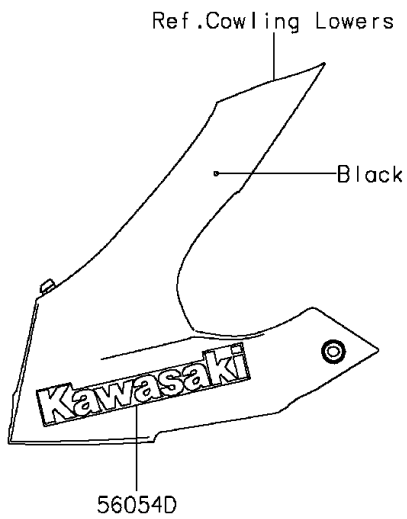

# 2016 Ninja® 650 ABS PARTS DIAGRAM

Decals(Gray)(FGF)

F2861K

## 2016 Ninja® 650 ABS PARTS LIST

Decals(Gray)(FGF)

ITEM NAME	PART NUMBER	QUANTITY
MARK,STEP STAY,LH (Ref # 56054)	56054-1068	1
MARK,STEP STAY,RH (Ref # 56054A)	56054-1069	1
MARK,WINDSHIELD,KAWASAKI (Ref # 56054B)	56054-1088	1
MARK,FR FENDER,ABS (Ref # 56054C)	56054-1413	2
MARK,LWR COWL.,KAWASAKI (Ref # 56054D)	56054-1640	2
MARK,TANK COVER,NINJA (Ref # 56054E)	56054-1890	2
MARK,SIDE COWL.,650 (Ref # 56054F)	56054-1891	2