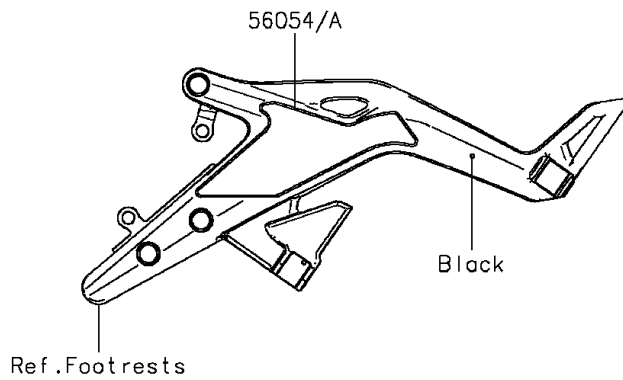

# 2016 Ninja® 650 ABS PARTS DIAGRAM

Decals(Gray)(FGF)

F2861K

## 2016 Ninja® 650 ABS PARTS LIST

Decals(Gray)(FGF)

ITEM NAME	PART NUMBER	QUANTITY
MARK,STEP STAY,LH (Ref # 56054)	56054-1068	1
MARK,STEP STAY,RH (Ref # 56054A)	56054-1069	1
MARK,WINDSHIELD,KAWASAKI (Ref # 56054B)	56054-1088	1
MARK,FR FENDER,ABS (Ref # 56054C)	56054-1413	2
MARK,LWR COWL.,KAWASAKI (Ref # 56054D)	56054-1640	2
MARK,TANK COVER,NINJA (Ref # 56054E)	56054-1890	2
MARK,SIDE COWL.,650 (Ref # 56054F)	56054-1891	2