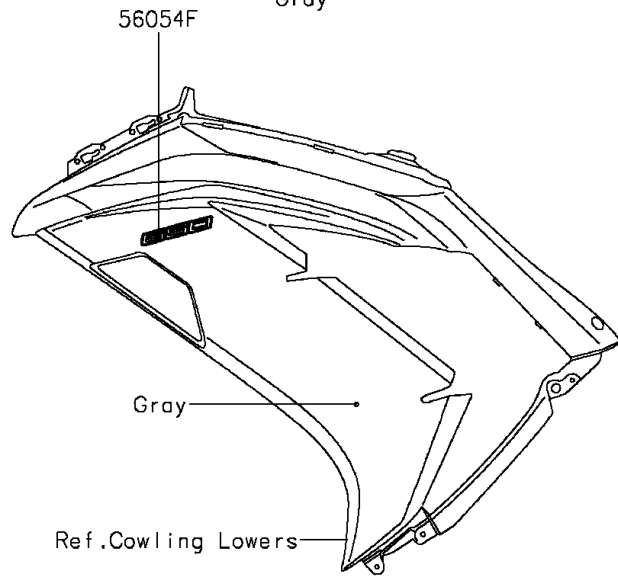

# 2016 Ninja® 650 ABS PARTS DIAGRAM

Decals(Gray)(FGF)

F2861K

## 2016 Ninja® 650 ABS PARTS LIST

Decals(Gray)(FGF)

ITEM NAME	PART NUMBER	QUANTITY
MARK,STEP STAY,LH (Ref # 56054)	56054-1068	1
MARK,STEP STAY,RH (Ref # 56054A)	56054-1069	1
MARK,WINDSHIELD,KAWASAKI (Ref # 56054B)	56054-1088	1
MARK,FR FENDER,ABS (Ref # 56054C)	56054-1413	2
MARK,LWR COWL.,KAWASAKI (Ref # 56054D)	56054-1640	2
MARK,TANK COVER,NINJA (Ref # 56054E)	56054-1890	2
MARK,SIDE COWL.,650 (Ref # 56054F)	56054-1891	2