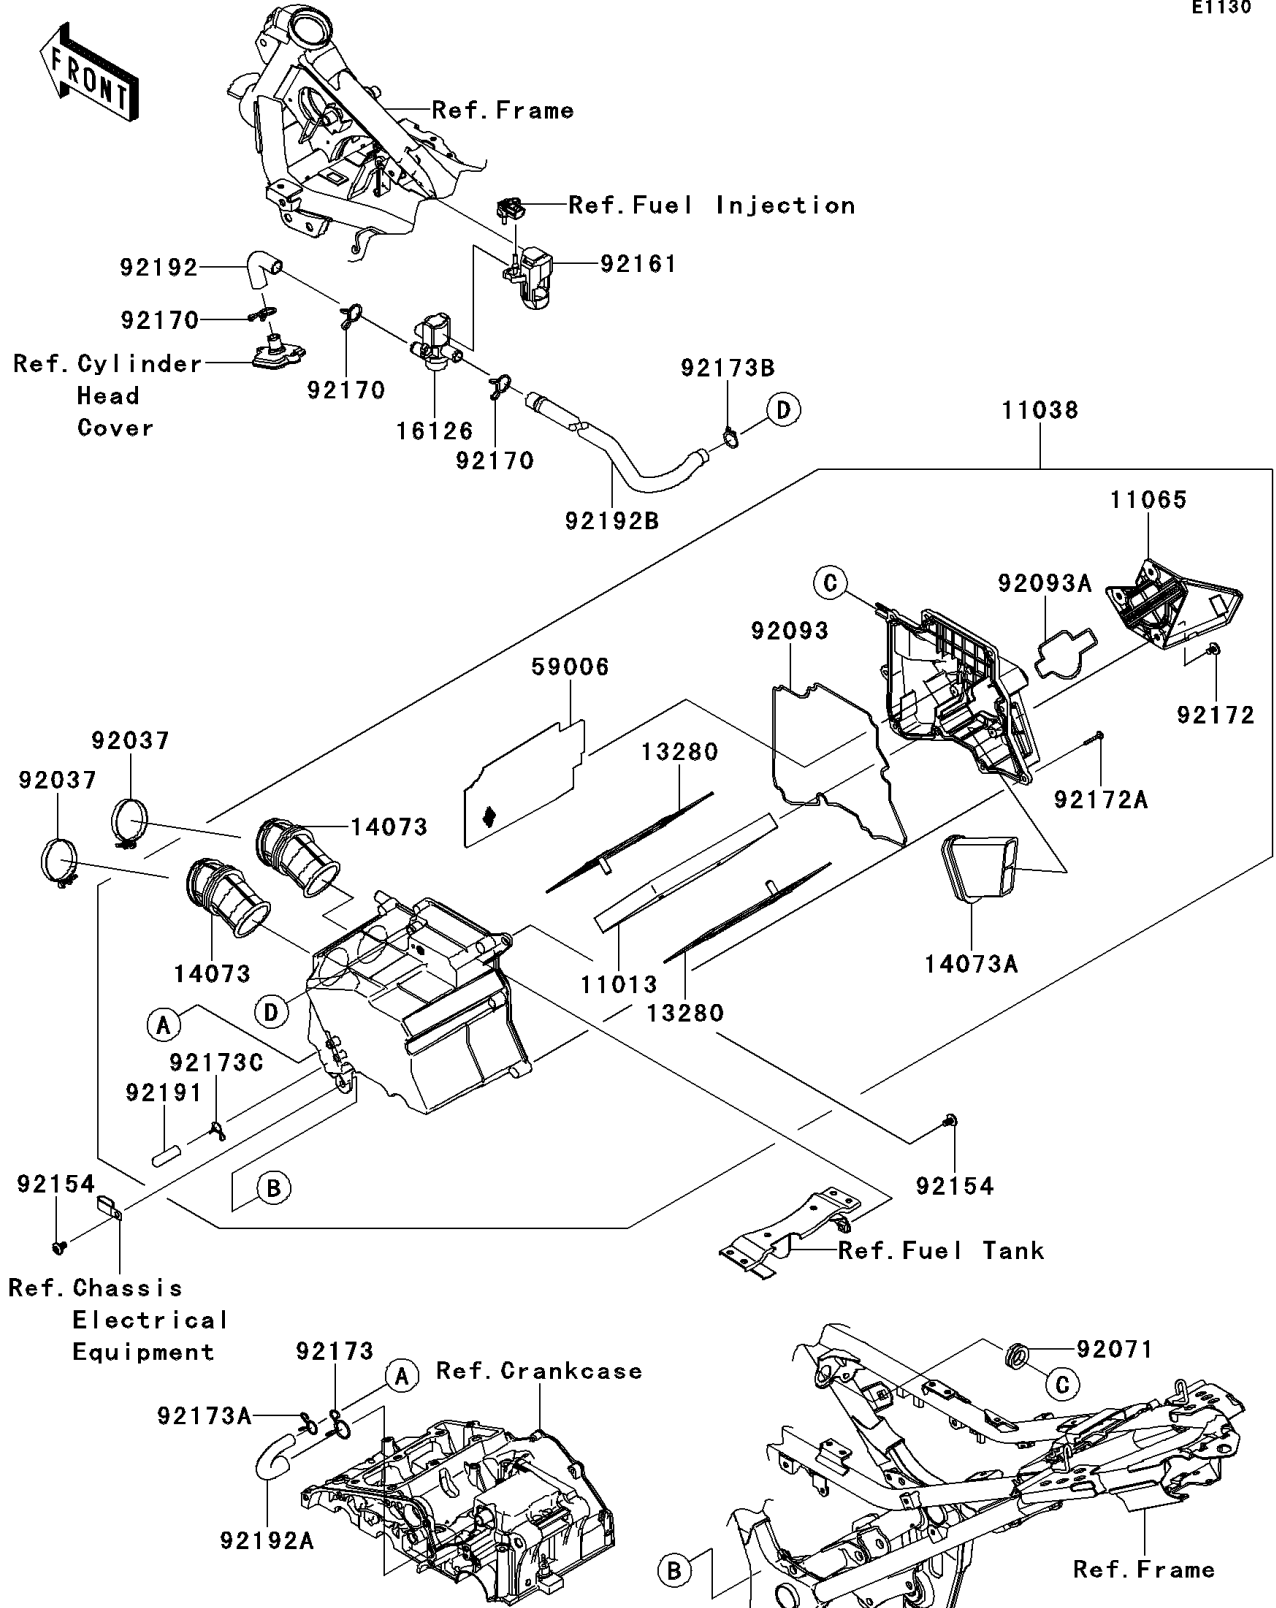

2014 Ninja® 300 PARTS DIAGRAM

Air Cleaner

E1130

2014 Ninja® 300 PARTS LIST

Air Cleaner

ITEM NAME	PART NUMBER	QUANTITY
ELEMENT-AIR FILTER (Ref # 11013)	11013-0020	1
CASE-ASSY-AIR FILTER (Ref # 11038)	11038-0035	1
CAP (Ref # 11065)	11065-0749	1
HOLDER,ELEMENT (Ref # 13280)	13280-0226	2
DUCT,THROTTLE BODY (Ref # 14073)	14073-0733	2
DUCT,INTAKE (Ref # 14073A)	14073-0762	1
VALVE,AIR CUT (Ref # 16126)	16126-0039	1
ARRESTER-FLAME (Ref # 59006)	59006-0014	1
CLAMP,55MM (Ref # 92037)	92037-1486	2
GROMMET (Ref # 92071)	92071-0709	1
SEAL,CASE-AIR FILTER (Ref # 92093)	92093-0078	1
SEAL,CAP (Ref # 92093A)	92093-0144	1
BOLT,SOCKET,6X12 (Ref # 92154)	92154-0951	2
DAMPER,ACV (Ref # 92161)	92161-1424	1
CLAMP (Ref # 92170)	92170-1017	3
SCREW,6X10 (Ref # 92172)	92172-0005	3
SCREW,TAPPING,5X25 (Ref # 92172A)	92172-0296	9
CLAMP,20MM (Ref # 92173)	92173-0190	1
CLAMP,14MM (Ref # 92173A)	92173-0192	1
CLAMP,18MM (Ref # 92173B)	92173-0193	1
CLAMP,11.6MM (Ref # 92173C)	92173-0198	1
TUBE,8X12X40 (Ref # 92191)	92191-1795	1
TUBE,ACV-HEAD (Ref # 92192)	92192-0902	1
TUBE,BREATHER (Ref # 92192A)	92192-1097	1
TUBE,ACV-A/C (Ref # 92192B)	92192-1231	1