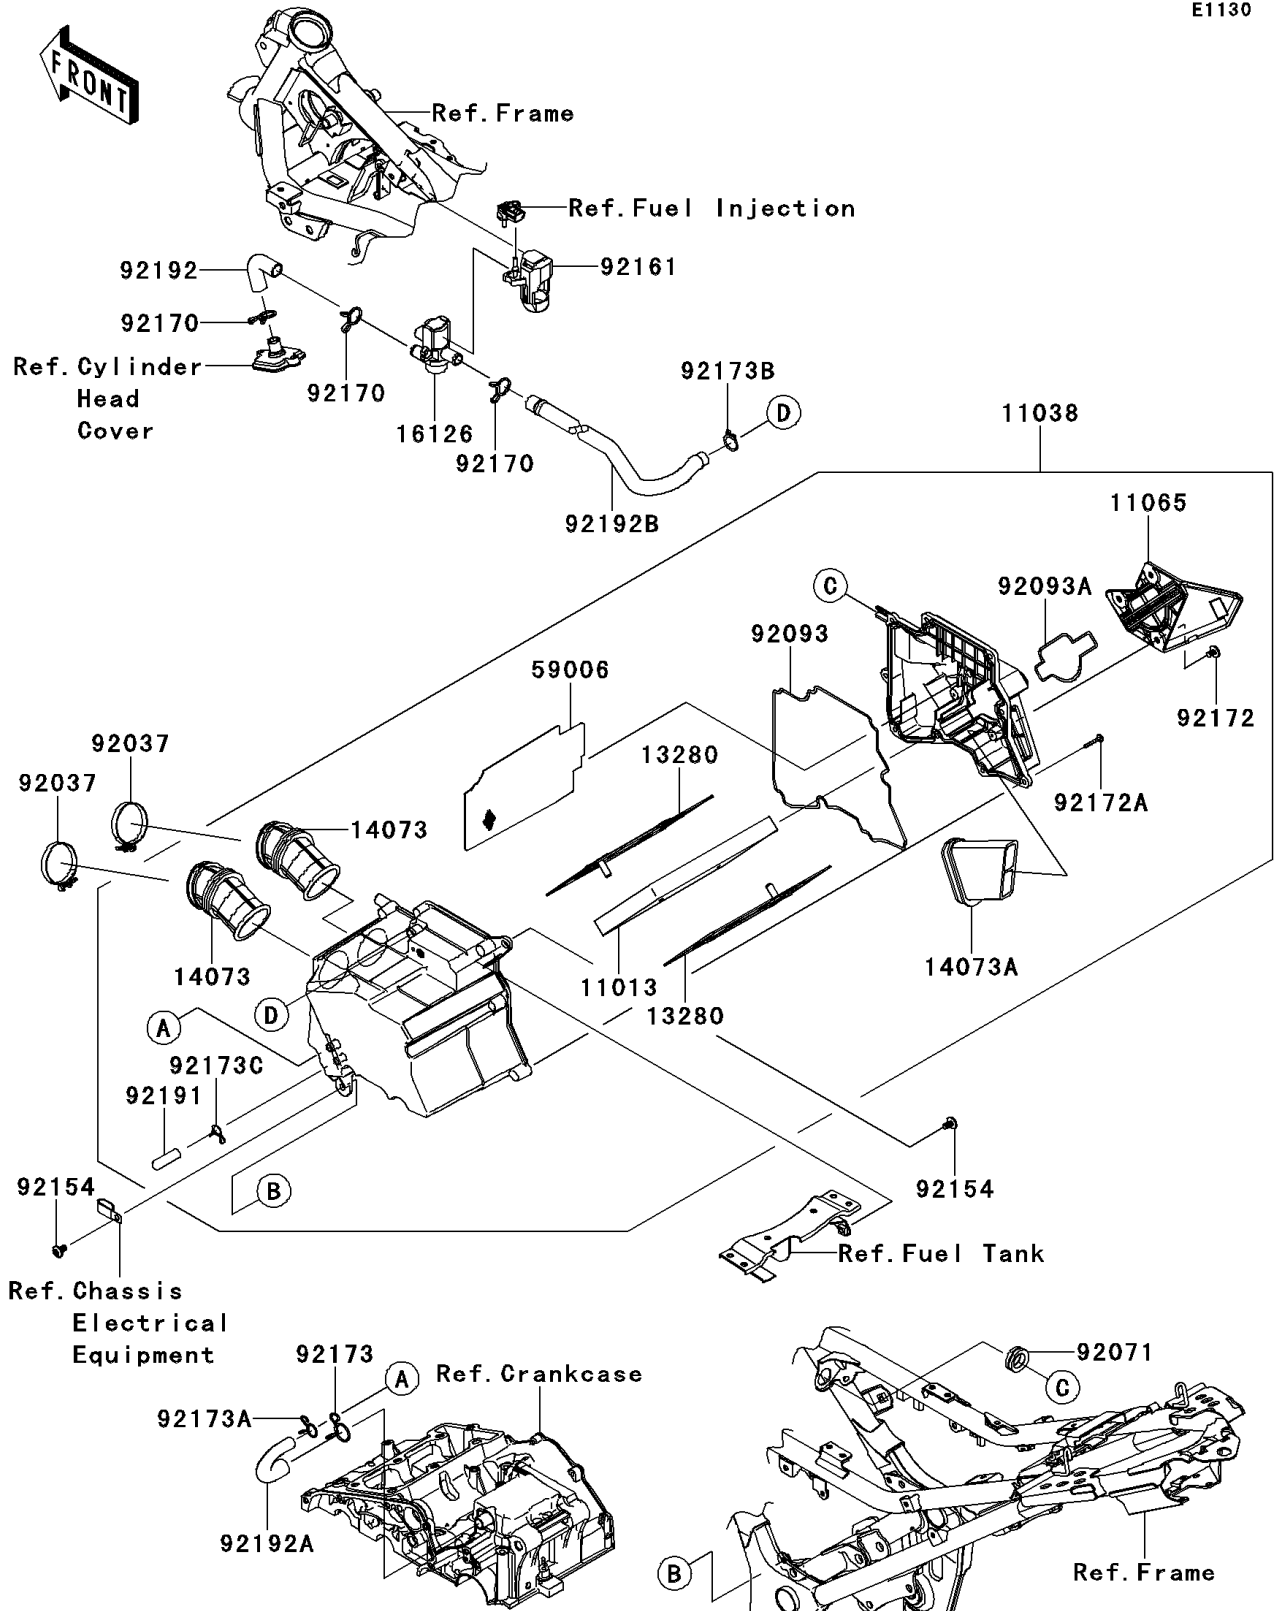

# 2014 NINJA® 300 SE PARTS DIAGRAM

Air Cleaner

E1130

## 2014 NINJA® 300 SE PARTS LIST

### Air Cleaner

ITEM NAME	PART NUMBER	QUANTITY
ELEMENT-AIR FILTER (Ref # 11013)	11013-0020	1
CASE-ASSY-AIR FILTER (Ref # 11038)	11038-0035	1
CAP (Ref # 11065)	11065-0749	1
HOLDER,ELEMENT (Ref # 13280)	13280-0226	2
DUCT,THROTTLE BODY (Ref # 14073)	14073-0733	2
DUCT,INTAKE (Ref # 14073A)	14073-0762	1
VALVE,AIR CUT (Ref # 16126)	16126-0039	1
ARRESTER-FLAME (Ref # 59006)	59006-0014	1
CLAMP,55MM (Ref # 92037)	92037-1486	2
GROMMET (Ref # 92071)	92071-0709	1
SEAL,CASE-AIR FILTER (Ref # 92093)	92093-0078	1
SEAL,CAP (Ref # 92093A)	92093-0144	1
BOLT,SOCKET,6X12 (Ref # 92154)	92154-0951	2
DAMPER,ACV (Ref # 92161)	92161-1424	1
CLAMP (Ref # 92170)	92170-1017	3
SCREW,6X10 (Ref # 92172)	92172-0005	3
SCREW,TAPPING,5X25 (Ref # 92172A)	92172-0296	9
CLAMP,20MM (Ref # 92173)	92173-0190	1
CLAMP,14MM (Ref # 92173A)	92173-0192	1
CLAMP,18MM (Ref # 92173B)	92173-0193	1
CLAMP,11.6MM (Ref # 92173C)	92173-0198	1
TUBE,8X12X40 (Ref # 92191)	92191-1795	1
TUBE,ACV-HEAD (Ref # 92192)	92192-0902	1
TUBE,BREATHER (Ref # 92192A)	92192-1097	1
TUBE,ACV-A/C (Ref # 92192B)	92192-1231	1