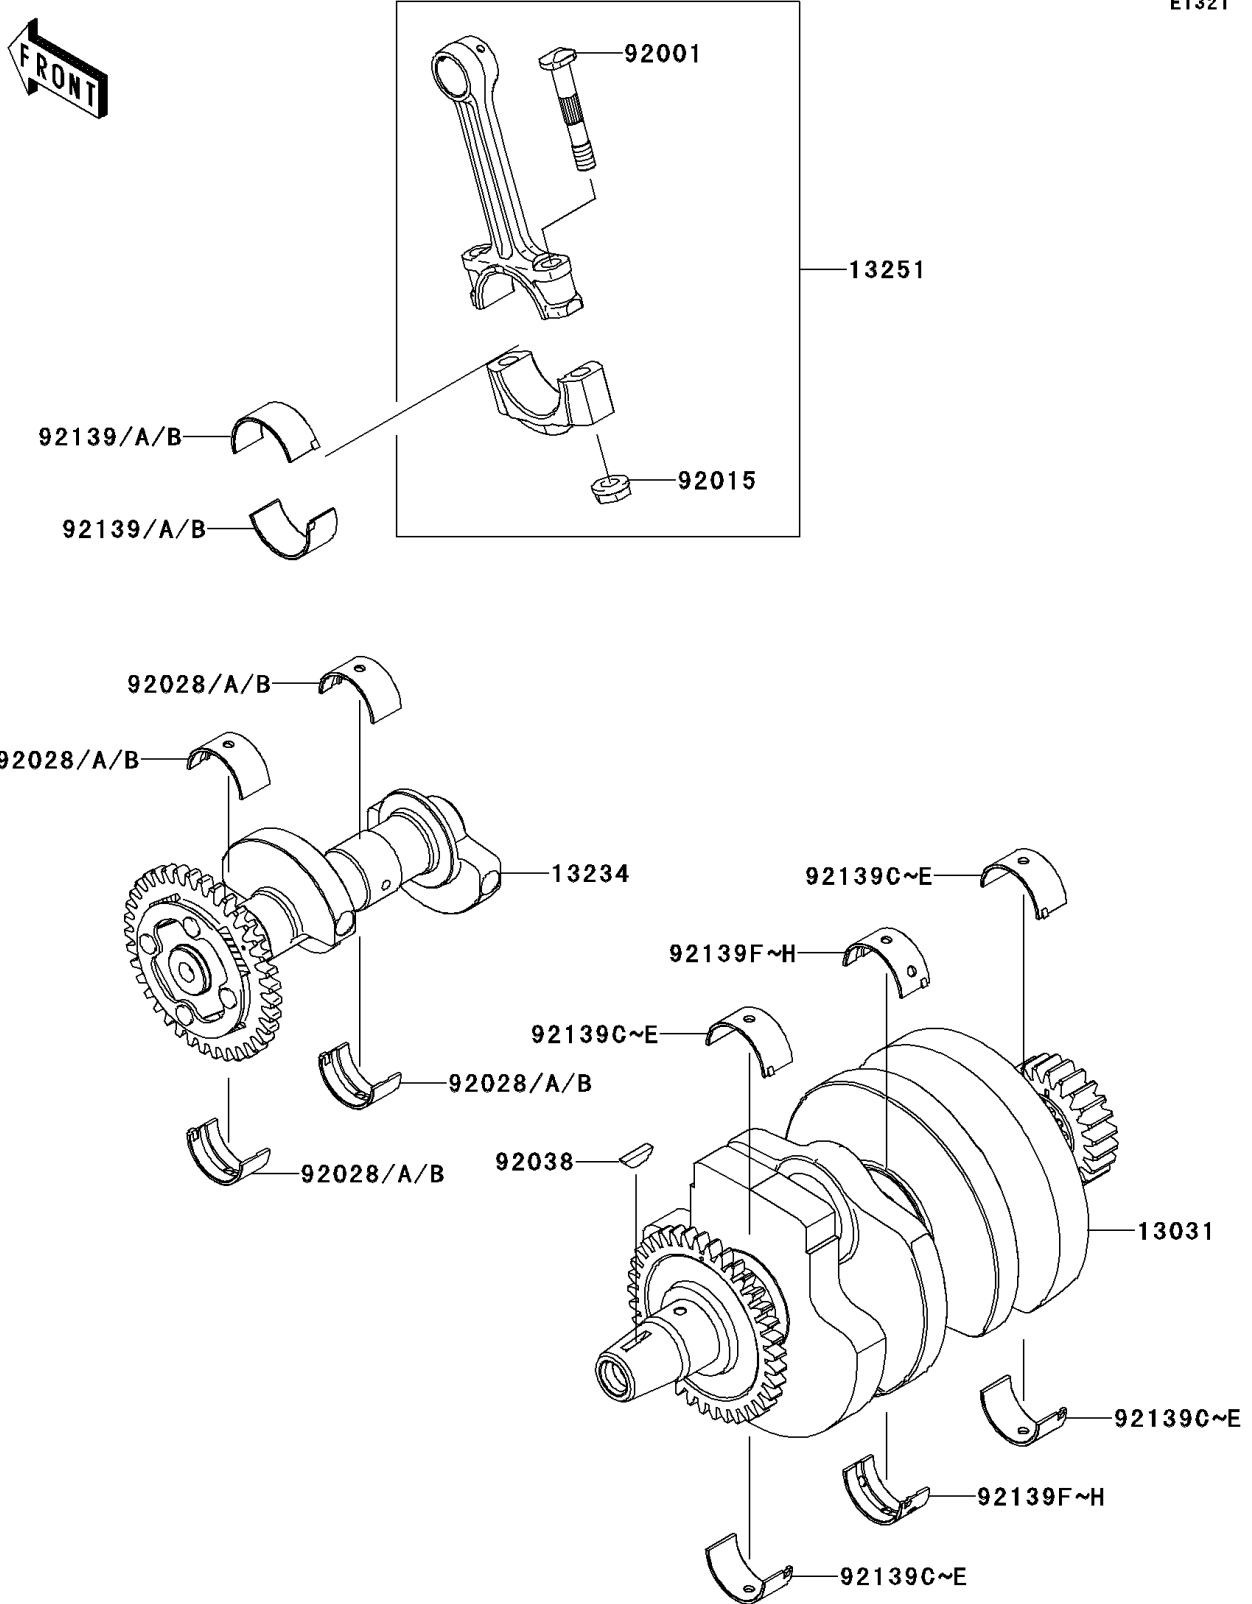

2014 Ninja® 300 PARTS DIAGRAM

Crankshaft

E1321

2014 Ninja® 300 PARTS LIST

Crankshaft

ITEM NAME	PART NUMBER	QUANTITY
CRANKSHAFT-COMP,B MK,RED (Ref # 13031)	13031-0770	1
SHAFT-COMP,BALANCER (Ref # 13234)	13234-0591	1
ROD-ASSY-CONNECTING,I (Ref # 13251)	13251-0037-II	2
BOLT,CONNECTING ROD,7MM (Ref # 92001)	92001-1793	4
NUT,CONNECTING ROD,7MM (Ref # 92015)	92015-1527	4
BUSHING,BALANCER,BLUE (Ref # 92028)	92028-1422	4
BUSHING,BALANCER,BLACK (Ref # 92028A)	92028-1423	AR
BUSHING,BALANCER,BROWN (Ref # 92028B)	92028-1424	AR
KEY,WOODRUFF (Ref # 92038)	92038-001	1
BUSHING,CONNECTING ROD,BLUE (Ref # 92139)	92139-0782	AR
BUSHING,CONNECTING ROD,BLACK (Ref # 92139A)	92139-0783	4
BUSHING,CONNECTING ROD,BROWN (Ref # 92139B)	92139-0784	AR
BUSHING,CRANK #1,BLUE (Ref # 92139C)	92139-0786	AR
BUSHING,CRANK #1,BLACK (Ref # 92139D)	92139-0787	AR
BUSHING,CRANK #1,YELLOW (Ref # 92139E)	92139-0788	4
BUSHING,CRANK #2,BLUE (Ref # 92139F)	92139-0790	AR
BUSHING,CRANK #2,BLACK (Ref # 92139G)	92139-0791	AR
BUSHING,CRANK #2,YELLOW (Ref # 92139H)	92139-0792	2