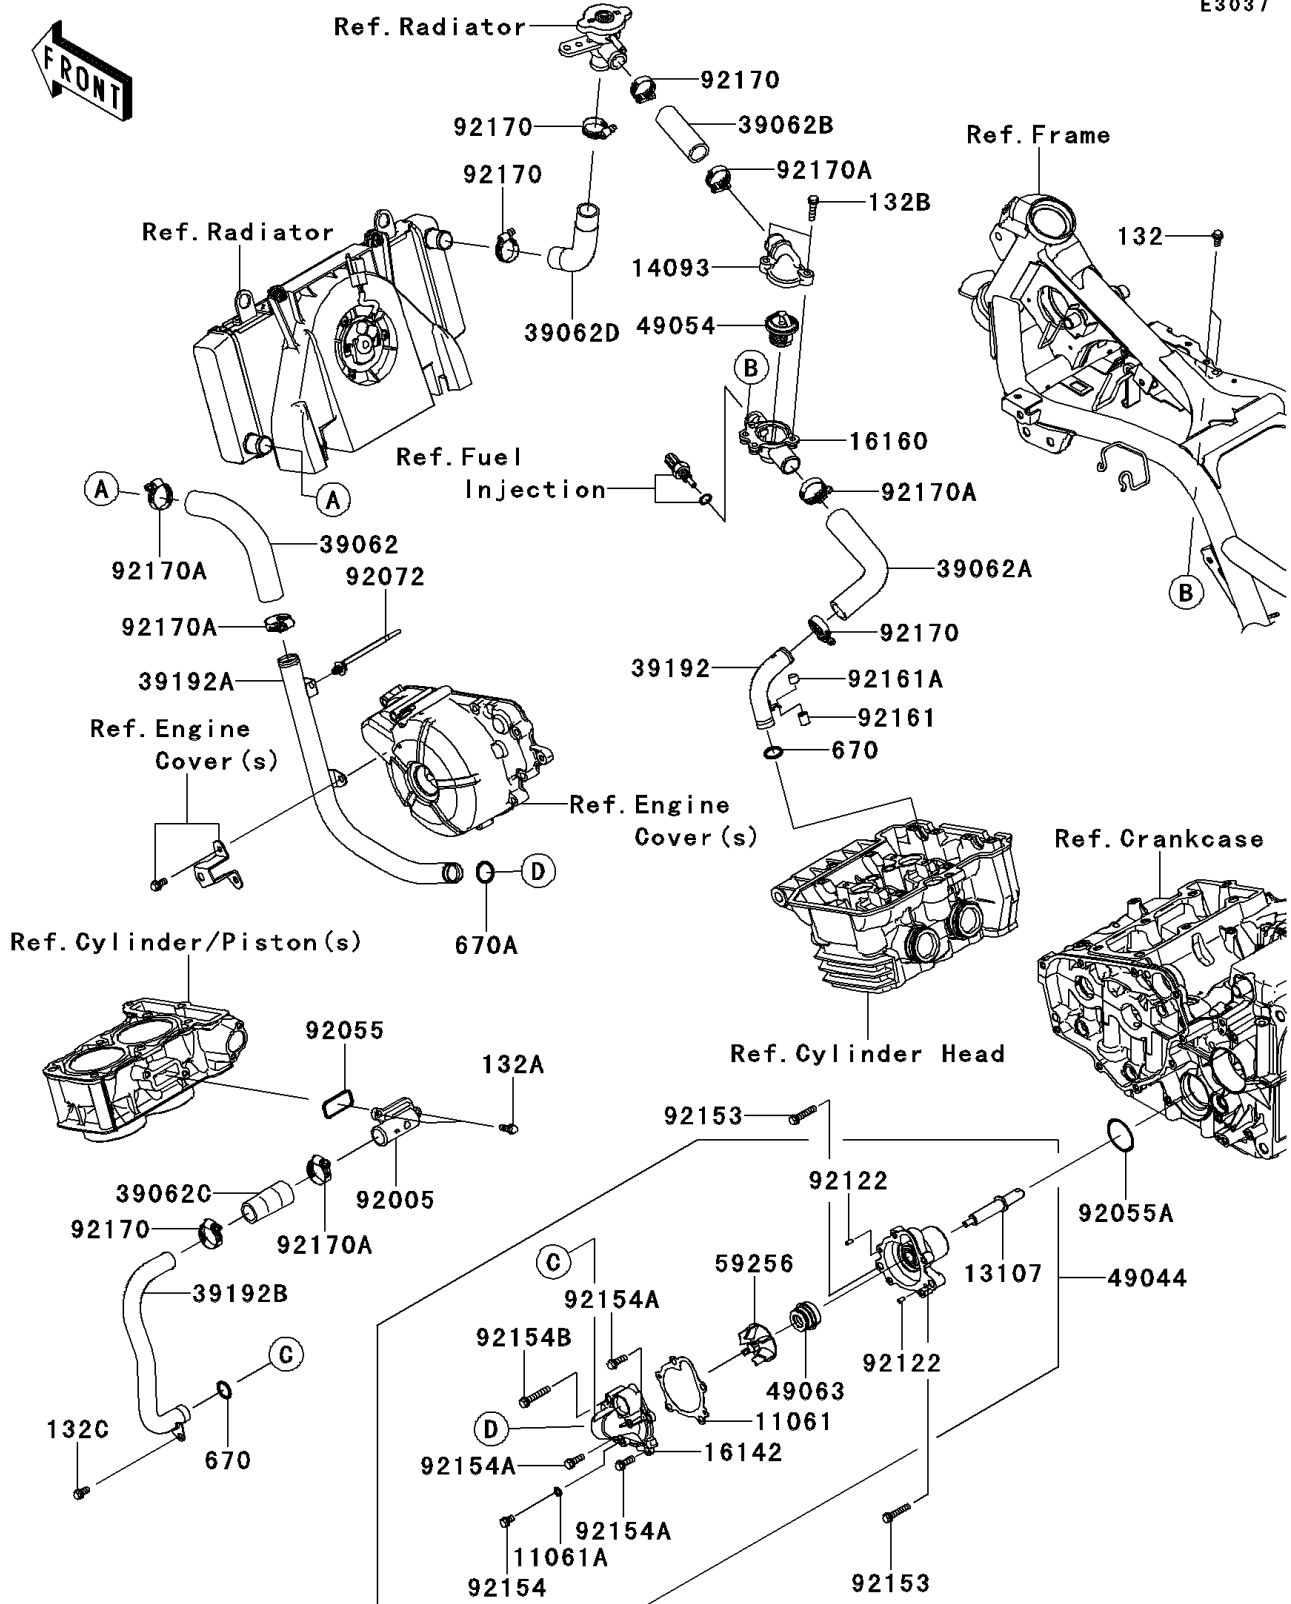

2014 NINJA® 300 SE PARTS DIAGRAM

Water Pipe

E3037

2014 NINJA® 300 SE PARTS LIST

Water Pipe

ITEM NAME	PART NUMBER	QUANTITY
GASKET (Ref # 11061)	11061-0795	1
GASKET,DRAIN (Ref # 11061A)	11061-0875	1
SHAFT (Ref # 13107)	13107-0742	1
COVER,THERMOSTAT (Ref # 14093)	14093-0010	1
COVER-PUMP (Ref # 16142)	16142-0708	1
BODY,THERMO,LWR (Ref # 16160)	16160-0754	1
HOSE-COOLING,RAD.-W/P (Ref # 39062)	39062-0196	1
HOSE-COOLING,THERMO.-HEAD (Ref # 39062A)	39062-0337	1
HOSE-COOLING,THERMO.-CAP (Ref # 39062B)	39062-0338	1
HOSE-COOLING,W/P-CYLINDER (Ref # 39062C)	39062-0603	1
HOSE-COOLING,RAD.-CAP (Ref # 39062D)	39062-0607	1
PIPE-WATER (Ref # 39192)	39192-0131	1
PIPE-WATER,RAD.-W/P (Ref # 39192A)	39192-0564	1
PIPE-WATER,W/P-CYLINDER (Ref # 39192B)	39192-0565	1
PUMP-WATER (Ref # 49044)	49044-0554	1
THERMOSTAT (Ref # 49054)	49054-1056	1
SEAL-MECHANICAL,WATER (Ref # 49063)	49063-1055	1
IMPELLER (Ref # 59256)	59256-0554	1
FITTING,CYLINDER (Ref # 92005)	92005-0737	1
RING-O,2.4MM (Ref # 92055)	92055-0735	1
RING-O,34.4X3.1 (Ref # 92055A)	92055-0736	1
BAND (Ref # 92072)	92072-1414	1
ROLLER,4X8 (Ref # 92122)	92122-0557	2
BOLT,6X30 (Ref # 92153)	92153-0832	2
BOLT,FLANGED,6X10 (Ref # 92154)	92154-0950	1
BOLT,FLANGED-SMALL,6X18 (Ref # 92154A)	92154-1062	3
BOLT,FLANGED-SMALL,6X35 (Ref # 92154B)	92154-1063	1
DAMPER,10X11.5 (Ref # 92161)	92161-0690	1
DAMPER,10X7.5 (Ref # 92161A)	92161-0691	1

2014 NINJA® 300 SE PARTS LIST

Water Pipe

ITEM NAME	PART NUMBER	QUANTITY
CLAMP,COOLING HOSE (Ref # 92170)	92170-1033	5
CLAMP,HOSE,32MM (Ref # 92170A)	92170-1286	5
BOLT-FLANGED-SMALL,6X14 (Ref # 132)	132BA0614	2
BOLT-FLANGED-SMALL,6X16 (Ref # 132A)	132BA0616	2
BOLT-FLANGED-SMALL,6X25 (Ref # 132B)	132BA0625	2
BOLT-FLANGED-SMALL,6X12 (Ref # 132C)	132BB0612	1
O RING,16MM (Ref # 670)	670B2016	2
O RING,18MM (Ref # 670A)	670B2018	1