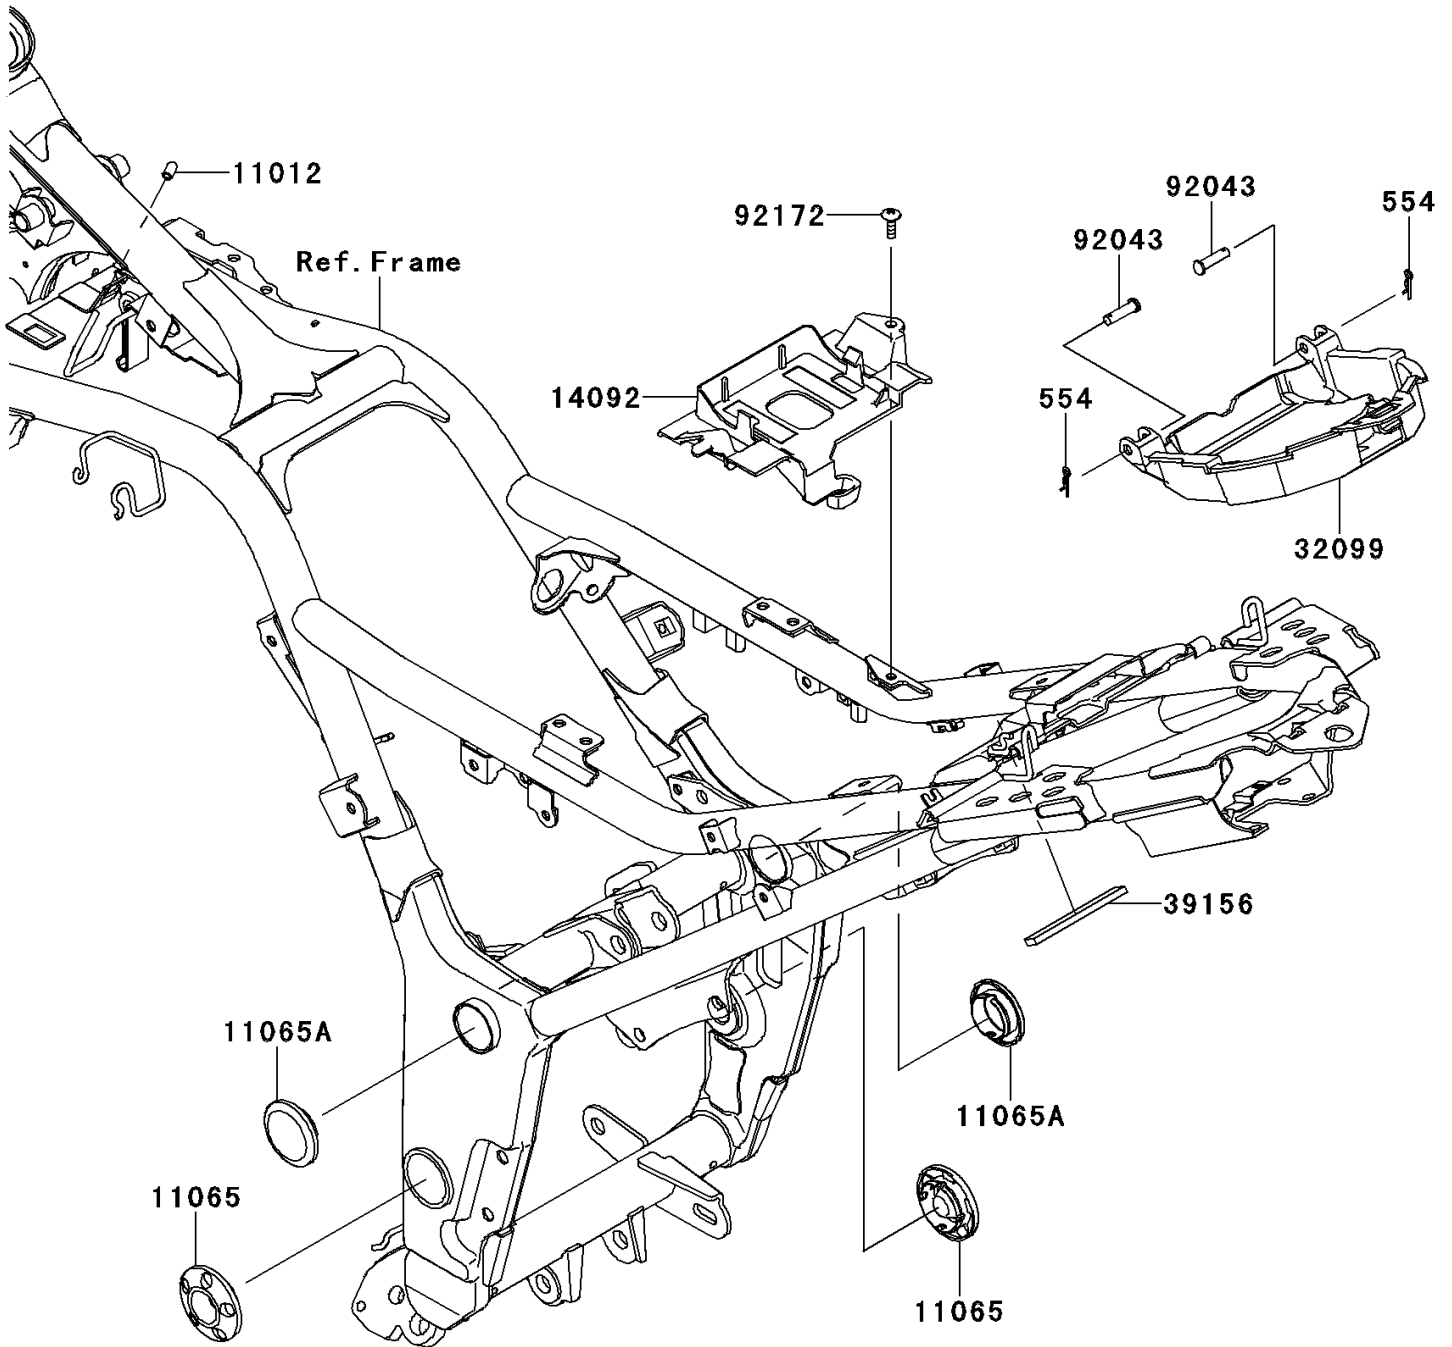

2013 NINJA® 300 PARTS DIAGRAM

Frame Fittings

F2131

2013 NINJA® 300 PARTS LIST

Frame Fittings

ITEM NAME	PART NUMBER	QUANTITY
CAP (Ref # 11012)	11012-1438	1
CAP,SWING ARM BRACKET,BLACK (Ref # 11065)	11065-0262-18T	2
CAP,SWING ARM BRACKET,BLACK (Ref # 11065A)	11065-0748-18T	2
COVER,BATTERY (Ref # 14092)	14092-0920	1
CASE,TOOL (Ref # 32099)	32099-0721	1
PAD,10X90X4 (Ref # 39156)	39156-0990	1
PIN,6X23 (Ref # 92043)	92043-0746	2
SCREW,5X16 (Ref # 92172)	92172-0322	1
PIN-SNAP (Ref # 554)	554DA0600	2