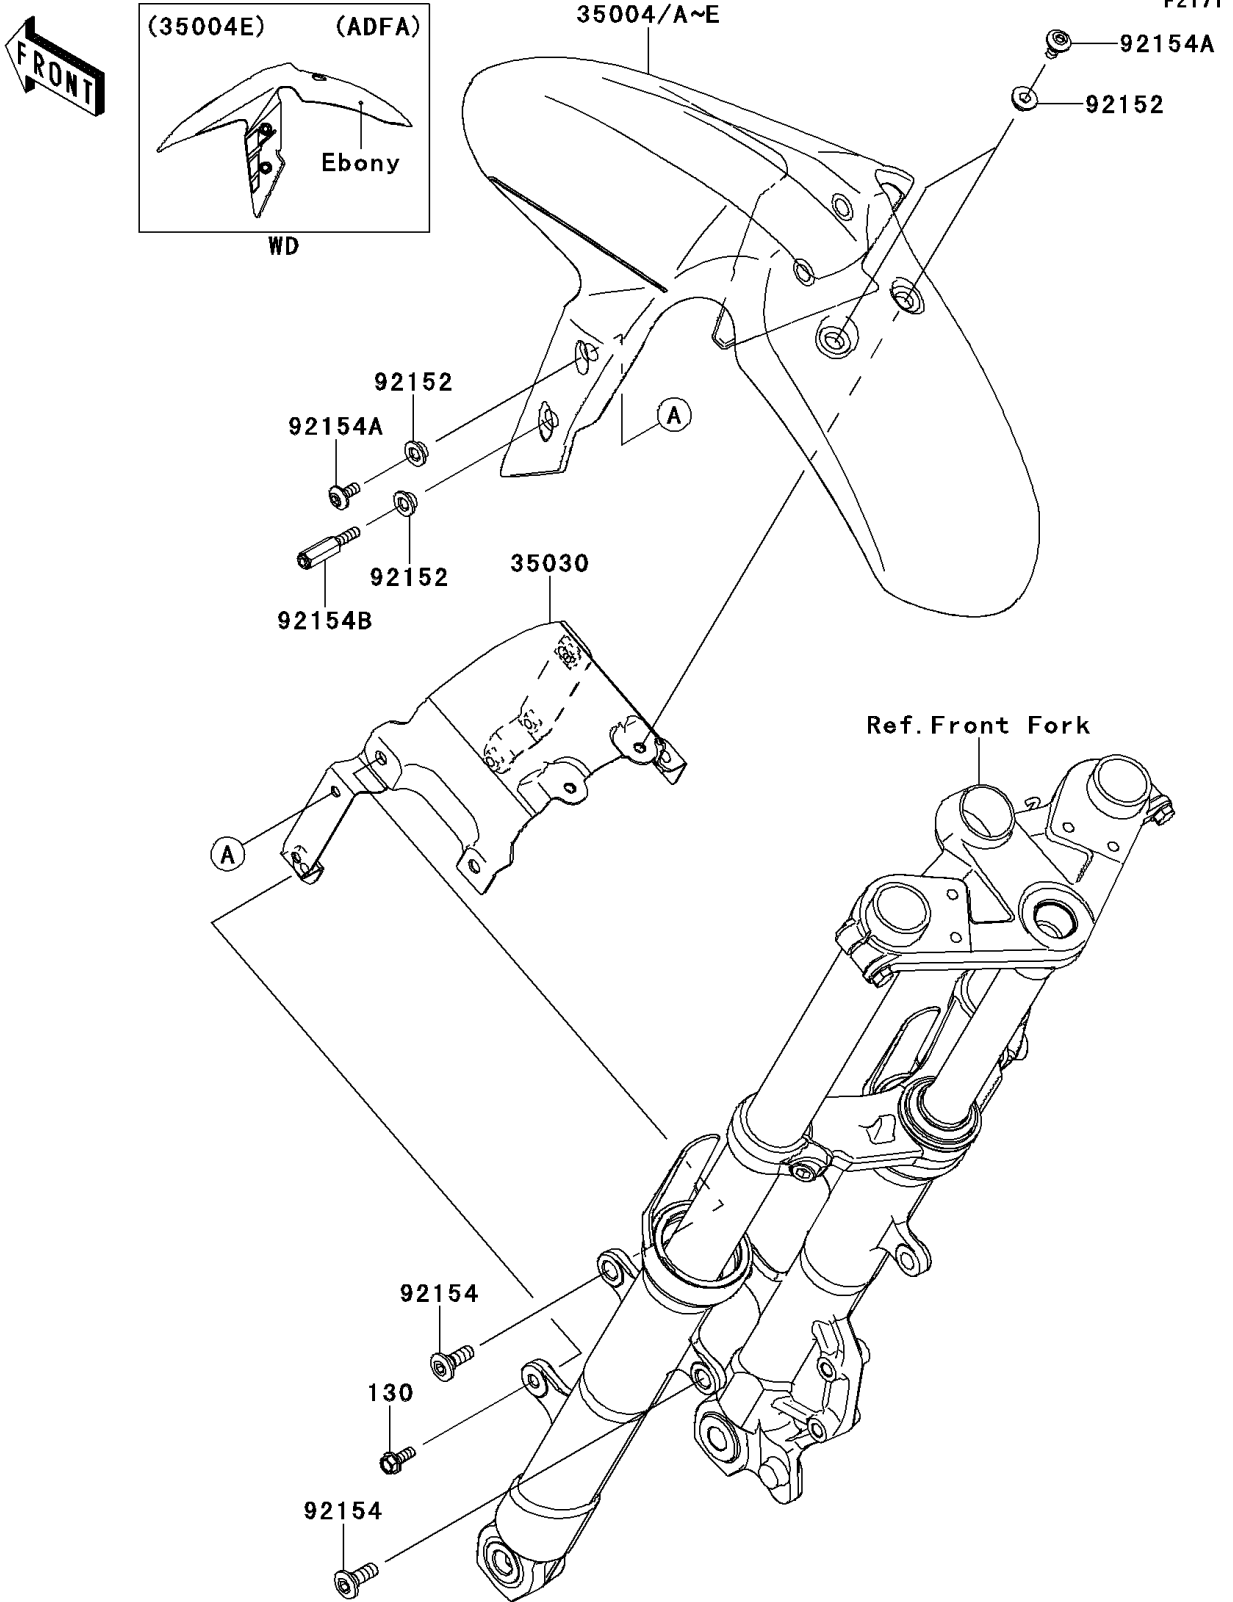

2013 NINJA® 300 PARTS DIAGRAM

Front Fender(s)

2013 NINJA® 300 PARTS LIST

Front Fender(s)

ITEM NAME	PART NUMBER	QUANTITY
FENDER-FRONT,EBONY (Ref # 35004)	35004-0318-H8	1
FENDER-FRONT,P.RED (Ref # 35004A)	35004-0318-15I	1
FENDER-FRONT,P.S.WHITE (Ref # 35004B)	35004-0318-15S	1
BRACE-ASSY,FRONT FENDER (Ref # 35030)	35030-0055	1
COLLAR,6.8X10(16)X6.6 (Ref # 92152)	92152-0842	6
BOLT,SOCKET,8X23 (Ref # 92154)	92154-0300	4
BOLT,SOCKET,6X14 (Ref # 92154A)	92154-0932	4
BOLT,6X20 (Ref # 92154B)	92154-1020	2
BOLT-FLANGED,6X18 (Ref # 130)	130BA0618	2