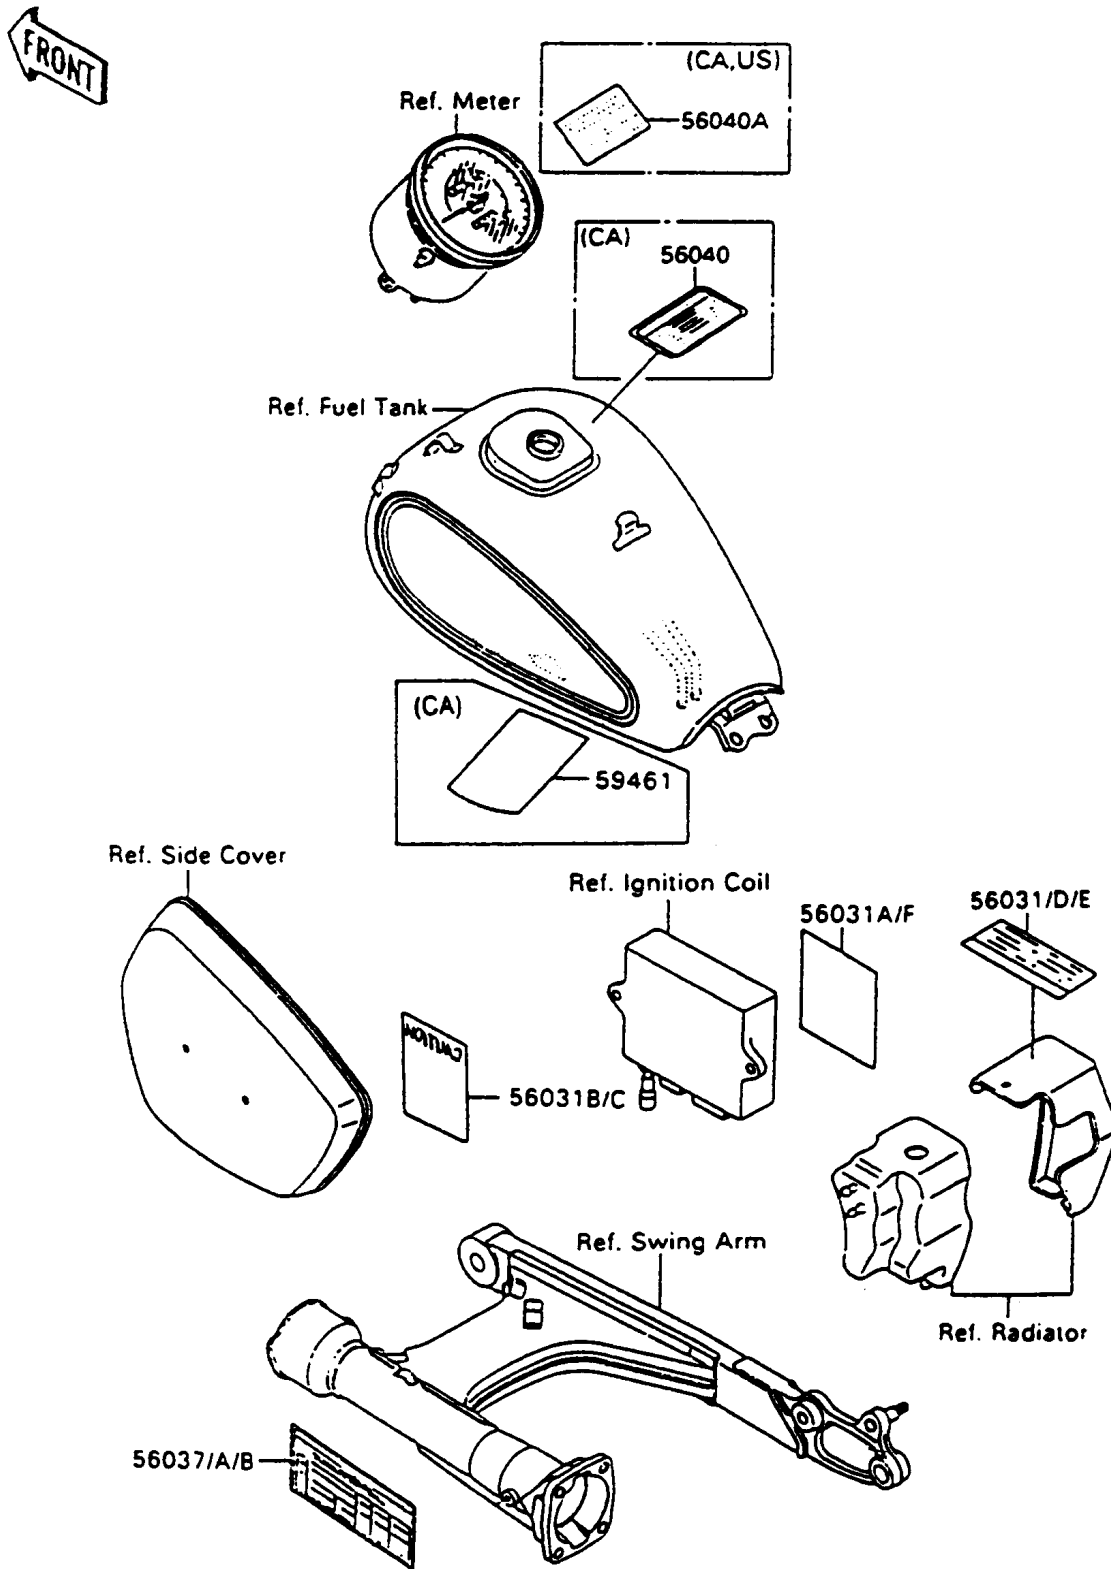

1992 Vulcan 88 PARTS DIAGRAM

Labels

F2860

1992 Vulcan 88 PARTS LIST

Labels

ITEM NAME	PART NUMBER	QUANTITY
LABEL-MANUAL,OIL & OIL FILTER (Ref # 56031)	56031-1558	1
LABEL-MANUAL,DAILY SAFETY (Ref # 56031A)	56031-1559	1
LABEL-MANUAL,BATTERY VENT (Ref # 56031B)	56031-1560	1
LABEL-SPECIFICATION,TIRE&LOAD (Ref # 56037)	56037-1436	1
LABEL-SPECIFICATION,TIRE&LOAD (Ref # 56037A)	56037-1698	1
LABEL-WARNING,EVAPO (Ref # 56040)	56040-1121	1
LABEL-WARNING,BREAK IN CAUTION (Ref # 56040A)	56040-1220	1
LABEL-CERTIFICATION,EVAPO ROUT (Ref # 59461)	59461-1921	1