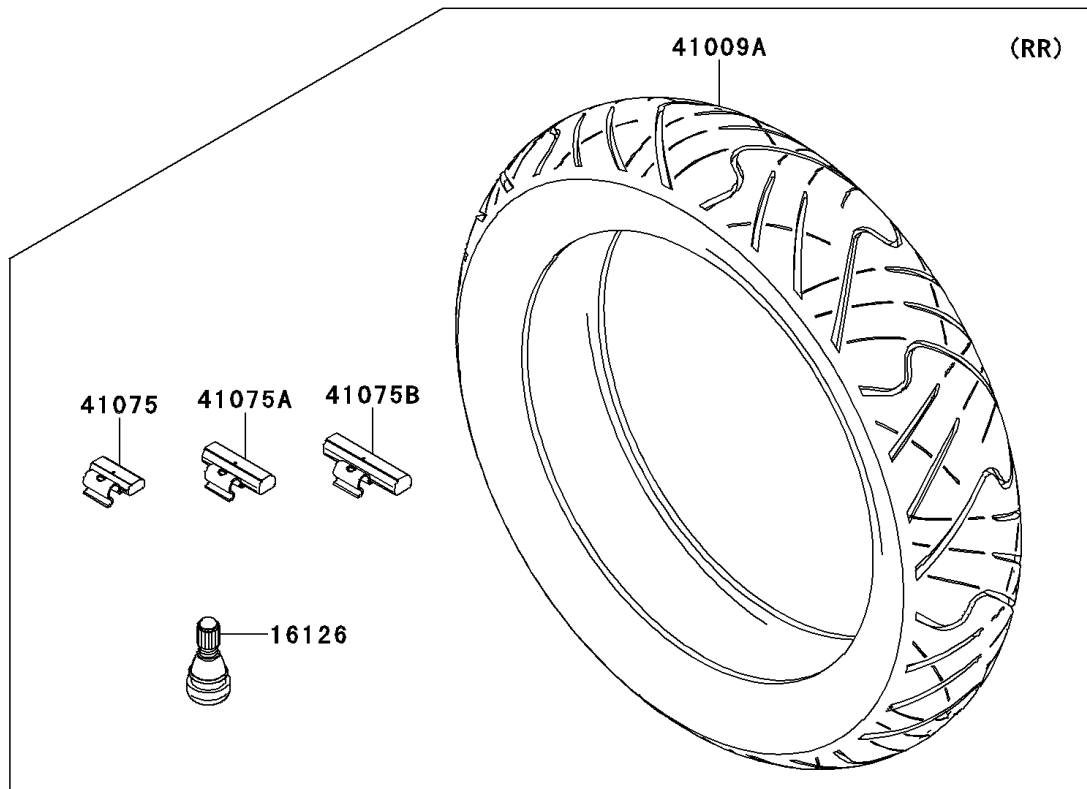

2014 Ninja® 300 PARTS DIAGRAM

Tires

F2210

2014 Ninja® 300 PARTS LIST

Tires

ITEM NAME	PART NUMBER	QUANTITY
VALVE,TIRE (Ref # 16126)	16126-1140	2
TIRE,FR,110/70-17 54S,RX-01F (Ref # 41009)	41009-0514	1
TIRE,RR,140/70-17 66S,RX-01R (Ref # 41009A)	41009-0520	1
BALANCER-WHEEL,10G,SILVER (Ref # 41075)	41075-0007	AR
BALANCER-WHEEL,20G,SILVER (Ref # 41075A)	41075-0008	AR
BALANCER-WHEEL,30G,SILVER (Ref # 41075B)	41075-0009	AR