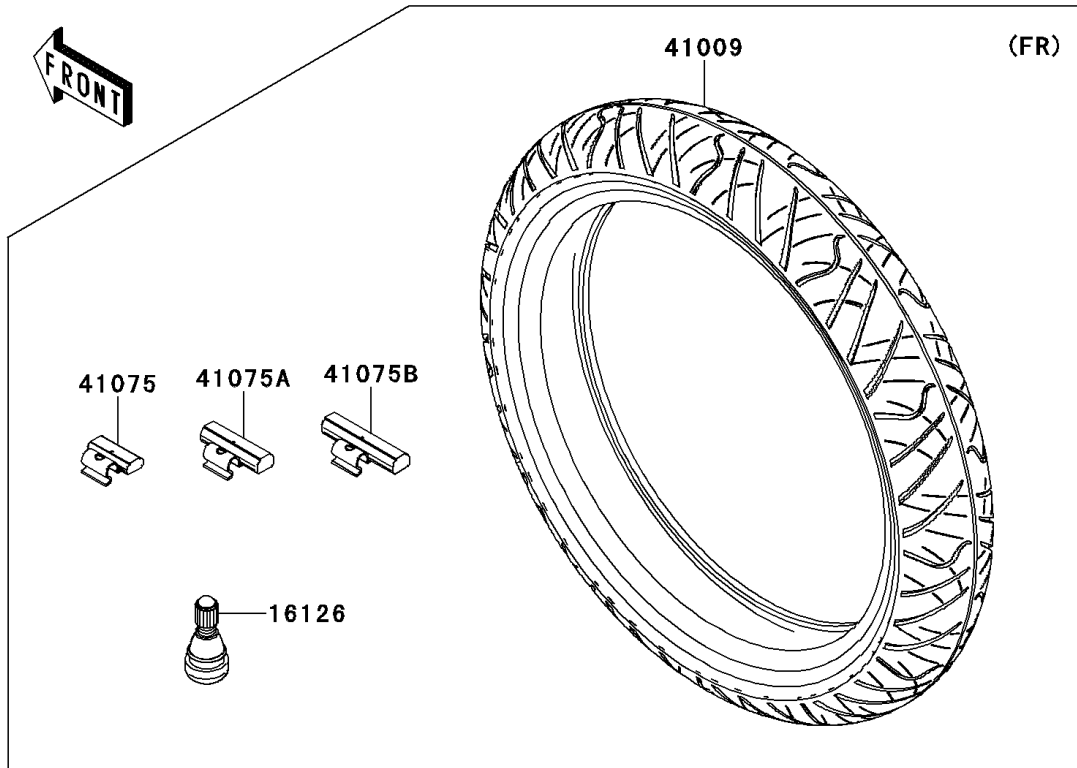

2014 Ninja® 300 PARTS DIAGRAM

Tires

F2210

2014 Ninja® 300 PARTS LIST

Tires

ITEM NAME	PART NUMBER	QUANTITY
VALVE,TIRE (Ref # 16126)	16126-1140	2
TIRE,FR,110/70-17 54S,RX-01F (Ref # 41009)	41009-0514	1
TIRE,RR,140/70-17 66S,RX-01R (Ref # 41009A)	41009-0520	1
BALANCER-WHEEL,10G,SILVER (Ref # 41075)	41075-0007	AR
BALANCER-WHEEL,20G,SILVER (Ref # 41075A)	41075-0008	AR
BALANCER-WHEEL,30G,SILVER (Ref # 41075B)	41075-0009	AR