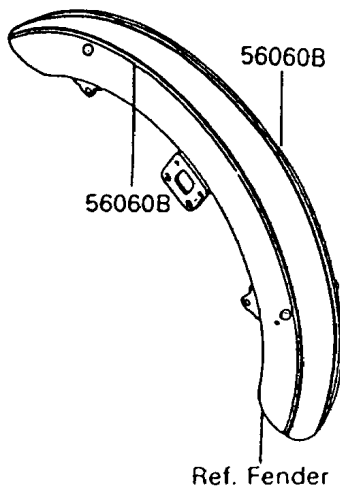

1992 Vulcan 88 PARTS DIAGRAM

Decals(Blue/Gray)

F2861

1992 Vulcan 88 PARTS LIST

Decals(Blue/Gray)

ITEM NAME	PART NUMBER	QUANTITY
EMBLEM,FUEL TANK,LH,FOR EBONY (Ref # 56014)	56014-1213	1
EMBLEM,FUEL TANK,RH,FOR EBONY (Ref # 56014A)	56014-1214	1
MARK,SIDE COVER,LH (Ref # 56050)	56050-1006	1
MARK,SIDE COVER,RH (Ref # 56050A)	56050-1007	1
MARK,BACK REST COVER,BLUE&EBON (Ref # 56050B)	56050-1009	1
PATTERN,FUEL TANK,LH (Ref # 56060)	56060-1016	1
PATTERN,FUEL TANK,RH (Ref # 56060A)	56060-1017	1
PATTERN,FRONT FENDER,LH&RH (Ref # 56060B)	56060-1018	2
PATTERN,REAR FENDER,LH&RH (Ref # 56060C)	56060-1019	2
NUT,PUSH,3MM (Ref # 92018)	92018-005	4