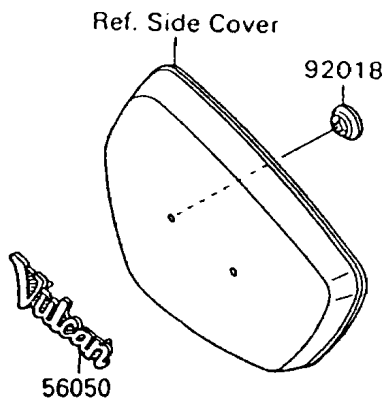

# 1992 Vulcan 88 PARTS DIAGRAM

Decals(Blue/Gray)

F2861

## 1992 Vulcan 88 PARTS LIST

Decals(Blue/Gray)

ITEM NAME	PART NUMBER	QUANTITY
EMBLEM,FUEL TANK,LH,FOR EBONY (Ref # 56014)	56014-1213	1
EMBLEM,FUEL TANK,RH,FOR EBONY (Ref # 56014A)	56014-1214	1
MARK,SIDE COVER,LH (Ref # 56050)	56050-1006	1
MARK,SIDE COVER,RH (Ref # 56050A)	56050-1007	1
MARK,BACK REST COVER,BLUE&EBON (Ref # 56050B)	56050-1009	1
PATTERN,FUEL TANK,LH (Ref # 56060)	56060-1016	1
PATTERN,FUEL TANK,RH (Ref # 56060A)	56060-1017	1
PATTERN,FRONT FENDER,LH&RH (Ref # 56060B)	56060-1018	2
PATTERN,REAR FENDER,LH&RH (Ref # 56060C)	56060-1019	2
NUT,PUSH,3MM (Ref # 92018)	92018-005	4