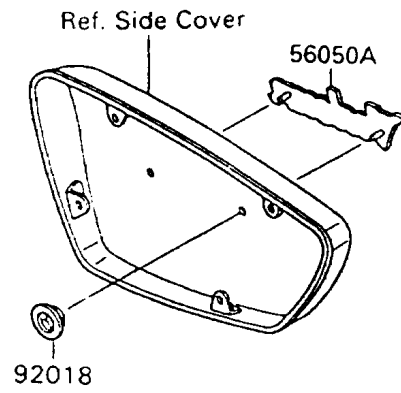

# 1992 Vulcan 88 PARTS DIAGRAM

Decals(Blue/Gray)

F2861

## 1992 Vulcan 88 PARTS LIST

Decals(Blue/Gray)

ITEM NAME	PART NUMBER	QUANTITY
EMBLEM,FUEL TANK,LH,FOR EBONY (Ref # 56014)	56014-1213	1
EMBLEM,FUEL TANK,RH,FOR EBONY (Ref # 56014A)	56014-1214	1
MARK,SIDE COVER,LH (Ref # 56050)	56050-1006	1
MARK,SIDE COVER,RH (Ref # 56050A)	56050-1007	1
MARK,BACK REST COVER,BLUE&EBON (Ref # 56050B)	56050-1009	1
PATTERN,FUEL TANK,LH (Ref # 56060)	56060-1016	1
PATTERN,FUEL TANK,RH (Ref # 56060A)	56060-1017	1
PATTERN,FRONT FENDER,LH&RH (Ref # 56060B)	56060-1018	2
PATTERN,REAR FENDER,LH&RH (Ref # 56060C)	56060-1019	2
NUT,PUSH,3MM (Ref # 92018)	92018-005	4