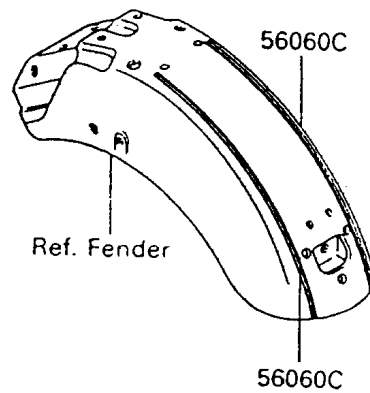

# 1992 Vulcan 88 PARTS DIAGRAM

Decals(Blue/Gray)

F2861

## 1992 Vulcan 88 PARTS LIST

Decals(Blue/Gray)

ITEM NAME	PART NUMBER	QUANTITY
EMBLEM,FUEL TANK,LH,FOR EBONY (Ref # 56014)	56014-1213	1
EMBLEM,FUEL TANK,RH,FOR EBONY (Ref # 56014A)	56014-1214	1
MARK,SIDE COVER,LH (Ref # 56050)	56050-1006	1
MARK,SIDE COVER,RH (Ref # 56050A)	56050-1007	1
MARK,BACK REST COVER,BLUE&EBON (Ref # 56050B)	56050-1009	1
PATTERN,FUEL TANK,LH (Ref # 56060)	56060-1016	1
PATTERN,FUEL TANK,RH (Ref # 56060A)	56060-1017	1
PATTERN,FRONT FENDER,LH&RH (Ref # 56060B)	56060-1018	2
PATTERN,REAR FENDER,LH&RH (Ref # 56060C)	56060-1019	2
NUT,PUSH,3MM (Ref # 92018)	92018-005	4