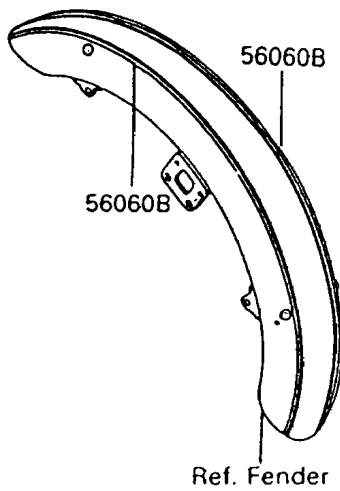

# 1992 Vulcan 88 PARTS DIAGRAM

Decals(Blue/Gray)

F2861

## 1992 Vulcan 88 PARTS LIST

Decals(Blue/Gray)

ITEM NAME	PART NUMBER	QUANTITY
EMBLEM,FUEL TANK,LH,FOR EBONY (Ref # 56014)	56014-1213	1
EMBLEM,FUEL TANK,RH,FOR EBONY (Ref # 56014A)	56014-1214	1
MARK,SIDE COVER,LH (Ref # 56050)	56050-1006	1
MARK,SIDE COVER,RH (Ref # 56050A)	56050-1007	1
MARK,BACK REST COVER,BLUE&EBON (Ref # 56050B)	56050-1009	1
PATTERN,FUEL TANK,LH (Ref # 56060)	56060-1016	1
PATTERN,FUEL TANK,RH (Ref # 56060A)	56060-1017	1
PATTERN,FRONT FENDER,LH&RH (Ref # 56060B)	56060-1018	2
PATTERN,REAR FENDER,LH&RH (Ref # 56060C)	56060-1019	2
NUT,PUSH,3MM (Ref # 92018)	92018-005	4