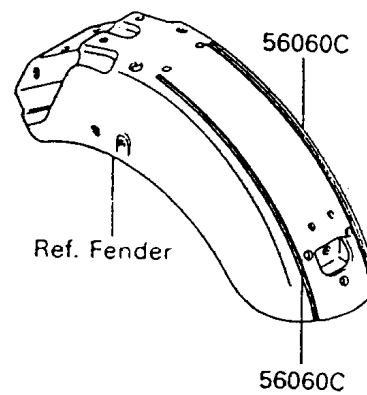

1992 Vulcan 88 PARTS DIAGRAM

Decals(Blue/Gray)

F2861

1992 Vulcan 88 PARTS LIST

Decals(Blue/Gray)

ITEM NAME	PART NUMBER	QUANTITY
EMBLEM,FUEL TANK,LH,FOR EBONY (Ref # 56014)	56014-1213	1
EMBLEM,FUEL TANK,RH,FOR EBONY (Ref # 56014A)	56014-1214	1
MARK,SIDE COVER,LH (Ref # 56050)	56050-1006	1
MARK,SIDE COVER,RH (Ref # 56050A)	56050-1007	1
MARK,BACK REST COVER,BLUE&EBON (Ref # 56050B)	56050-1009	1
PATTERN,FUEL TANK,LH (Ref # 56060)	56060-1016	1
PATTERN,FUEL TANK,RH (Ref # 56060A)	56060-1017	1
PATTERN,FRONT FENDER,LH&RH (Ref # 56060B)	56060-1018	2
PATTERN,REAR FENDER,LH&RH (Ref # 56060C)	56060-1019	2
NUT,PUSH,3MM (Ref # 92018)	92018-005	4