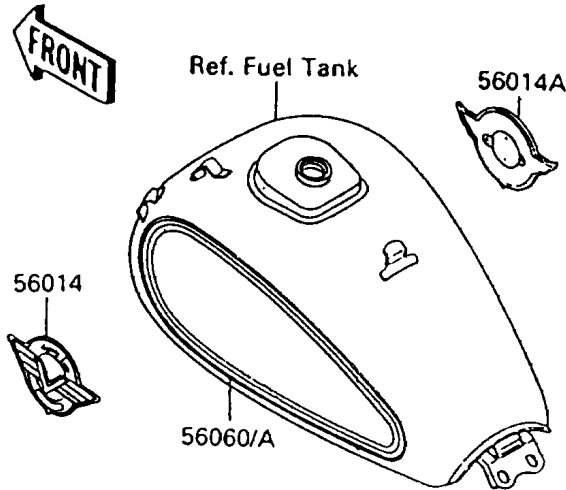

1992 Vulcan 88 PARTS DIAGRAM

Decals(Blue/Gray)

F2861

1992 Vulcan 88 PARTS LIST

Decals(Blue/Gray)

ITEM NAME	PART NUMBER	QUANTITY
EMBLEM,FUEL TANK,LH,FOR EBONY (Ref # 56014)	56014-1213	1
EMBLEM,FUEL TANK,RH,FOR EBONY (Ref # 56014A)	56014-1214	1
MARK,SIDE COVER,LH (Ref # 56050)	56050-1006	1
MARK,SIDE COVER,RH (Ref # 56050A)	56050-1007	1
MARK,BACK REST COVER,BLUE&EBON (Ref # 56050B)	56050-1009	1
PATTERN,FUEL TANK,LH (Ref # 56060)	56060-1016	1
PATTERN,FUEL TANK,RH (Ref # 56060A)	56060-1017	1
PATTERN,FRONT FENDER,LH&RH (Ref # 56060B)	56060-1018	2
PATTERN,REAR FENDER,LH&RH (Ref # 56060C)	56060-1019	2
NUT,PUSH,3MM (Ref # 92018)	92018-005	4