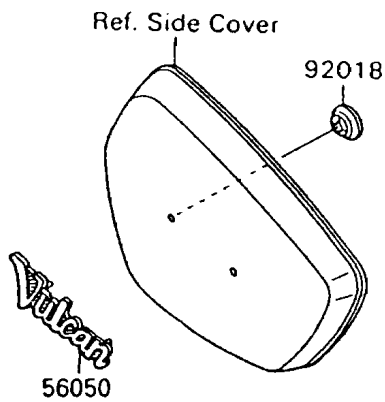

1992 Vulcan 88 PARTS DIAGRAM

Decals(Blue/Gray)

F2861

1992 Vulcan 88 PARTS LIST

Decals(Blue/Gray)

ITEM NAME	PART NUMBER	QUANTITY
EMBLEM,FUEL TANK,LH,FOR EBONY (Ref # 56014)	56014-1213	1
EMBLEM,FUEL TANK,RH,FOR EBONY (Ref # 56014A)	56014-1214	1
MARK,SIDE COVER,LH (Ref # 56050)	56050-1006	1
MARK,SIDE COVER,RH (Ref # 56050A)	56050-1007	1
MARK,BACK REST COVER,BLUE&EBON (Ref # 56050B)	56050-1009	1
PATTERN,FUEL TANK,LH (Ref # 56060)	56060-1016	1
PATTERN,FUEL TANK,RH (Ref # 56060A)	56060-1017	1
PATTERN,FRONT FENDER,LH&RH (Ref # 56060B)	56060-1018	2
PATTERN,REAR FENDER,LH&RH (Ref # 56060C)	56060-1019	2
NUT,PUSH,3MM (Ref # 92018)	92018-005	4