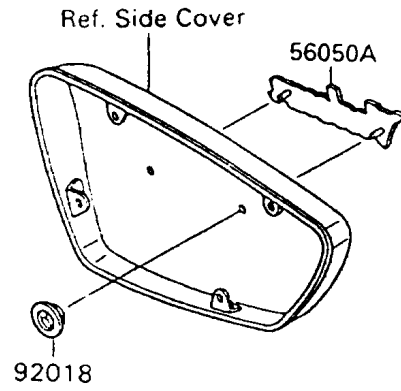

1992 Vulcan 88 PARTS DIAGRAM

Decals(Blue/Gray)

F2861

1992 Vulcan 88 PARTS LIST

Decals(Blue/Gray)

ITEM NAME	PART NUMBER	QUANTITY
EMBLEM,FUEL TANK,LH,FOR EBONY (Ref # 56014)	56014-1213	1
EMBLEM,FUEL TANK,RH,FOR EBONY (Ref # 56014A)	56014-1214	1
MARK,SIDE COVER,LH (Ref # 56050)	56050-1006	1
MARK,SIDE COVER,RH (Ref # 56050A)	56050-1007	1
MARK,BACK REST COVER,BLUE&EBON (Ref # 56050B)	56050-1009	1
PATTERN,FUEL TANK,LH (Ref # 56060)	56060-1016	1
PATTERN,FUEL TANK,RH (Ref # 56060A)	56060-1017	1
PATTERN,FRONT FENDER,LH&RH (Ref # 56060B)	56060-1018	2
PATTERN,REAR FENDER,LH&RH (Ref # 56060C)	56060-1019	2
NUT,PUSH,3MM (Ref # 92018)	92018-005	4