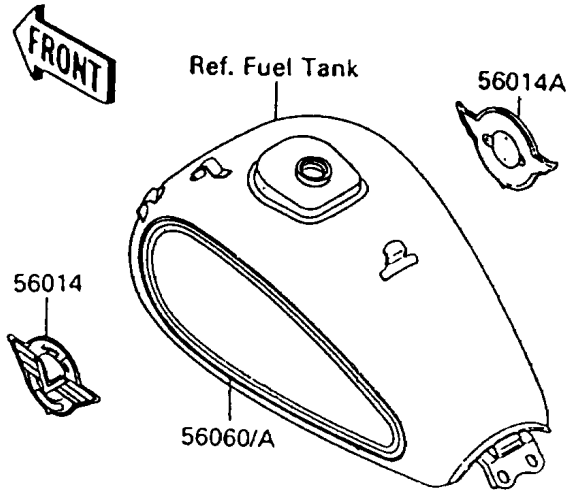

# 1992 Vulcan 88 PARTS DIAGRAM

Decals(Blue/Gray)

F2861

## 1992 Vulcan 88 PARTS LIST

Decals(Blue/Gray)

ITEM NAME	PART NUMBER	QUANTITY
EMBLEM,FUEL TANK,LH,FOR EBONY (Ref # 56014)	56014-1213	1
EMBLEM,FUEL TANK,RH,FOR EBONY (Ref # 56014A)	56014-1214	1
MARK,SIDE COVER,LH (Ref # 56050)	56050-1006	1
MARK,SIDE COVER,RH (Ref # 56050A)	56050-1007	1
MARK,BACK REST COVER,BLUE&EBON (Ref # 56050B)	56050-1009	1
PATTERN,FUEL TANK,LH (Ref # 56060)	56060-1016	1
PATTERN,FUEL TANK,RH (Ref # 56060A)	56060-1017	1
PATTERN,FRONT FENDER,LH&RH (Ref # 56060B)	56060-1018	2
PATTERN,REAR FENDER,LH&RH (Ref # 56060C)	56060-1019	2
NUT,PUSH,3MM (Ref # 92018)	92018-005	4