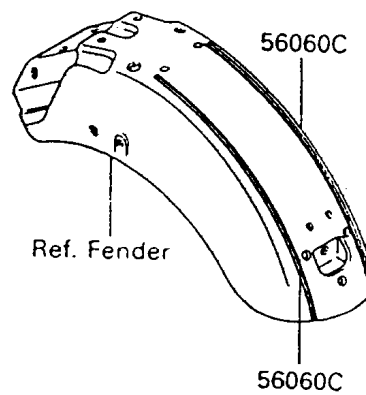

# 1993 Vulcan 88 PARTS DIAGRAM

Decals(Blue/Gray)

F2861

## 1993 Vulcan 88 PARTS LIST

Decals(Blue/Gray)

ITEM NAME	PART NUMBER	QUANTITY
EMBLEM,FUEL TANK,LH,FOR EBONY (Ref # 56014)	56014-1213	1
EMBLEM,FUEL TANK,RH,FOR EBONY (Ref # 56014A)	56014-1214	1
MARK,SIDE COVER,LH (Ref # 56050)	56050-1006	1
MARK,SIDE COVER,RH (Ref # 56050A)	56050-1007	1
MARK,BACK REST COVER,BLUE&EBON (Ref # 56050B)	56050-1009	1
PATTERN,FUEL TANK,LH (Ref # 56060)	56060-1016	1
PATTERN,FUEL TANK,RH (Ref # 56060A)	56060-1017	1
PATTERN,FRONT FENDER,LH&RH (Ref # 56060B)	56060-1018	2
PATTERN,REAR FENDER,LH&RH (Ref # 56060C)	56060-1019	2
NUT,PUSH,3MM (Ref # 92018)	92018-005	4