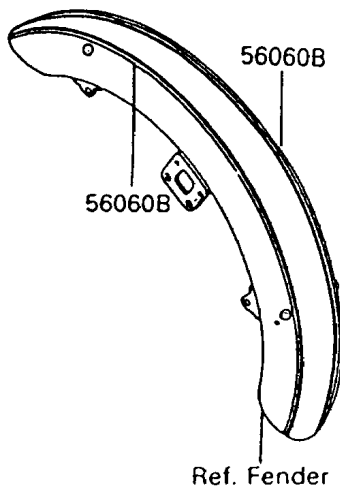

# 1993 Vulcan 88 PARTS DIAGRAM

Decals(Blue/Gray)

F2861

## 1993 Vulcan 88 PARTS LIST

Decals(Blue/Gray)

ITEM NAME	PART NUMBER	QUANTITY
EMBLEM,FUEL TANK,LH,FOR EBONY (Ref # 56014)	56014-1213	1
EMBLEM,FUEL TANK,RH,FOR EBONY (Ref # 56014A)	56014-1214	1
MARK,SIDE COVER,LH (Ref # 56050)	56050-1006	1
MARK,SIDE COVER,RH (Ref # 56050A)	56050-1007	1
MARK,BACK REST COVER,BLUE&EBON (Ref # 56050B)	56050-1009	1
PATTERN,FUEL TANK,LH (Ref # 56060)	56060-1016	1
PATTERN,FUEL TANK,RH (Ref # 56060A)	56060-1017	1
PATTERN,FRONT FENDER,LH&RH (Ref # 56060B)	56060-1018	2
PATTERN,REAR FENDER,LH&RH (Ref # 56060C)	56060-1019	2
NUT,PUSH,3MM (Ref # 92018)	92018-005	4