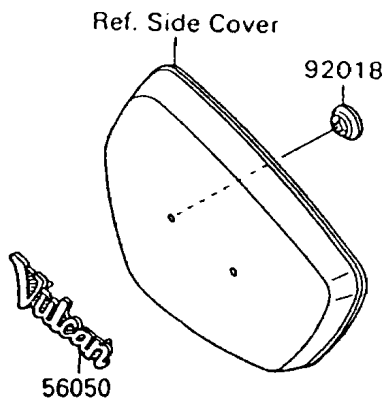

# 1993 Vulcan 88 PARTS DIAGRAM

Decals(Blue/Gray)

F2861

## 1993 Vulcan 88 PARTS LIST

Decals(Blue/Gray)

ITEM NAME	PART NUMBER	QUANTITY
EMBLEM,FUEL TANK,LH,FOR EBONY (Ref # 56014)	56014-1213	1
EMBLEM,FUEL TANK,RH,FOR EBONY (Ref # 56014A)	56014-1214	1
MARK,SIDE COVER,LH (Ref # 56050)	56050-1006	1
MARK,SIDE COVER,RH (Ref # 56050A)	56050-1007	1
MARK,BACK REST COVER,BLUE&EBON (Ref # 56050B)	56050-1009	1
PATTERN,FUEL TANK,LH (Ref # 56060)	56060-1016	1
PATTERN,FUEL TANK,RH (Ref # 56060A)	56060-1017	1
PATTERN,FRONT FENDER,LH&RH (Ref # 56060B)	56060-1018	2
PATTERN,REAR FENDER,LH&RH (Ref # 56060C)	56060-1019	2
NUT,PUSH,3MM (Ref # 92018)	92018-005	4