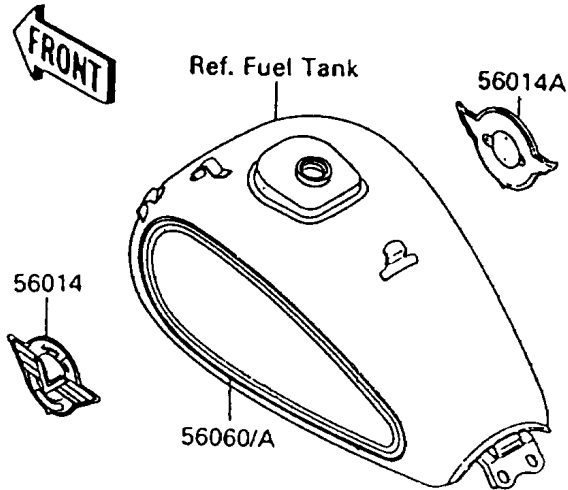

# 1993 Vulcan 88 PARTS DIAGRAM

Decals(Blue/Gray)

F2861

## 1993 Vulcan 88 PARTS LIST

Decals(Blue/Gray)

ITEM NAME	PART NUMBER	QUANTITY
EMBLEM,FUEL TANK,LH,FOR EBONY (Ref # 56014)	56014-1213	1
EMBLEM,FUEL TANK,RH,FOR EBONY (Ref # 56014A)	56014-1214	1
MARK,SIDE COVER,LH (Ref # 56050)	56050-1006	1
MARK,SIDE COVER,RH (Ref # 56050A)	56050-1007	1
MARK,BACK REST COVER,BLUE&EBON (Ref # 56050B)	56050-1009	1
PATTERN,FUEL TANK,LH (Ref # 56060)	56060-1016	1
PATTERN,FUEL TANK,RH (Ref # 56060A)	56060-1017	1
PATTERN,FRONT FENDER,LH&RH (Ref # 56060B)	56060-1018	2
PATTERN,REAR FENDER,LH&RH (Ref # 56060C)	56060-1019	2
NUT,PUSH,3MM (Ref # 92018)	92018-005	4