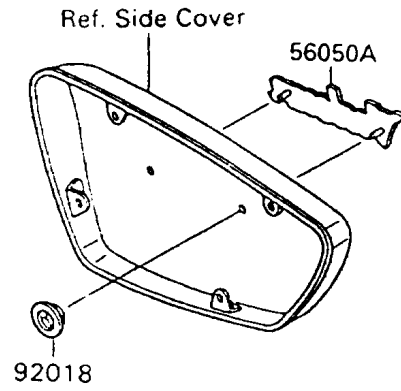

# 1993 Vulcan 88 PARTS DIAGRAM

Decals(Blue/Gray)

F2861

## 1993 Vulcan 88 PARTS LIST

Decals(Blue/Gray)

ITEM NAME	PART NUMBER	QUANTITY
EMBLEM,FUEL TANK,LH,FOR EBONY (Ref # 56014)	56014-1213	1
EMBLEM,FUEL TANK,RH,FOR EBONY (Ref # 56014A)	56014-1214	1
MARK,SIDE COVER,LH (Ref # 56050)	56050-1006	1
MARK,SIDE COVER,RH (Ref # 56050A)	56050-1007	1
MARK,BACK REST COVER,BLUE&EBON (Ref # 56050B)	56050-1009	1
PATTERN,FUEL TANK,LH (Ref # 56060)	56060-1016	1
PATTERN,FUEL TANK,RH (Ref # 56060A)	56060-1017	1
PATTERN,FRONT FENDER,LH&RH (Ref # 56060B)	56060-1018	2
PATTERN,REAR FENDER,LH&RH (Ref # 56060C)	56060-1019	2
NUT,PUSH,3MM (Ref # 92018)	92018-005	4