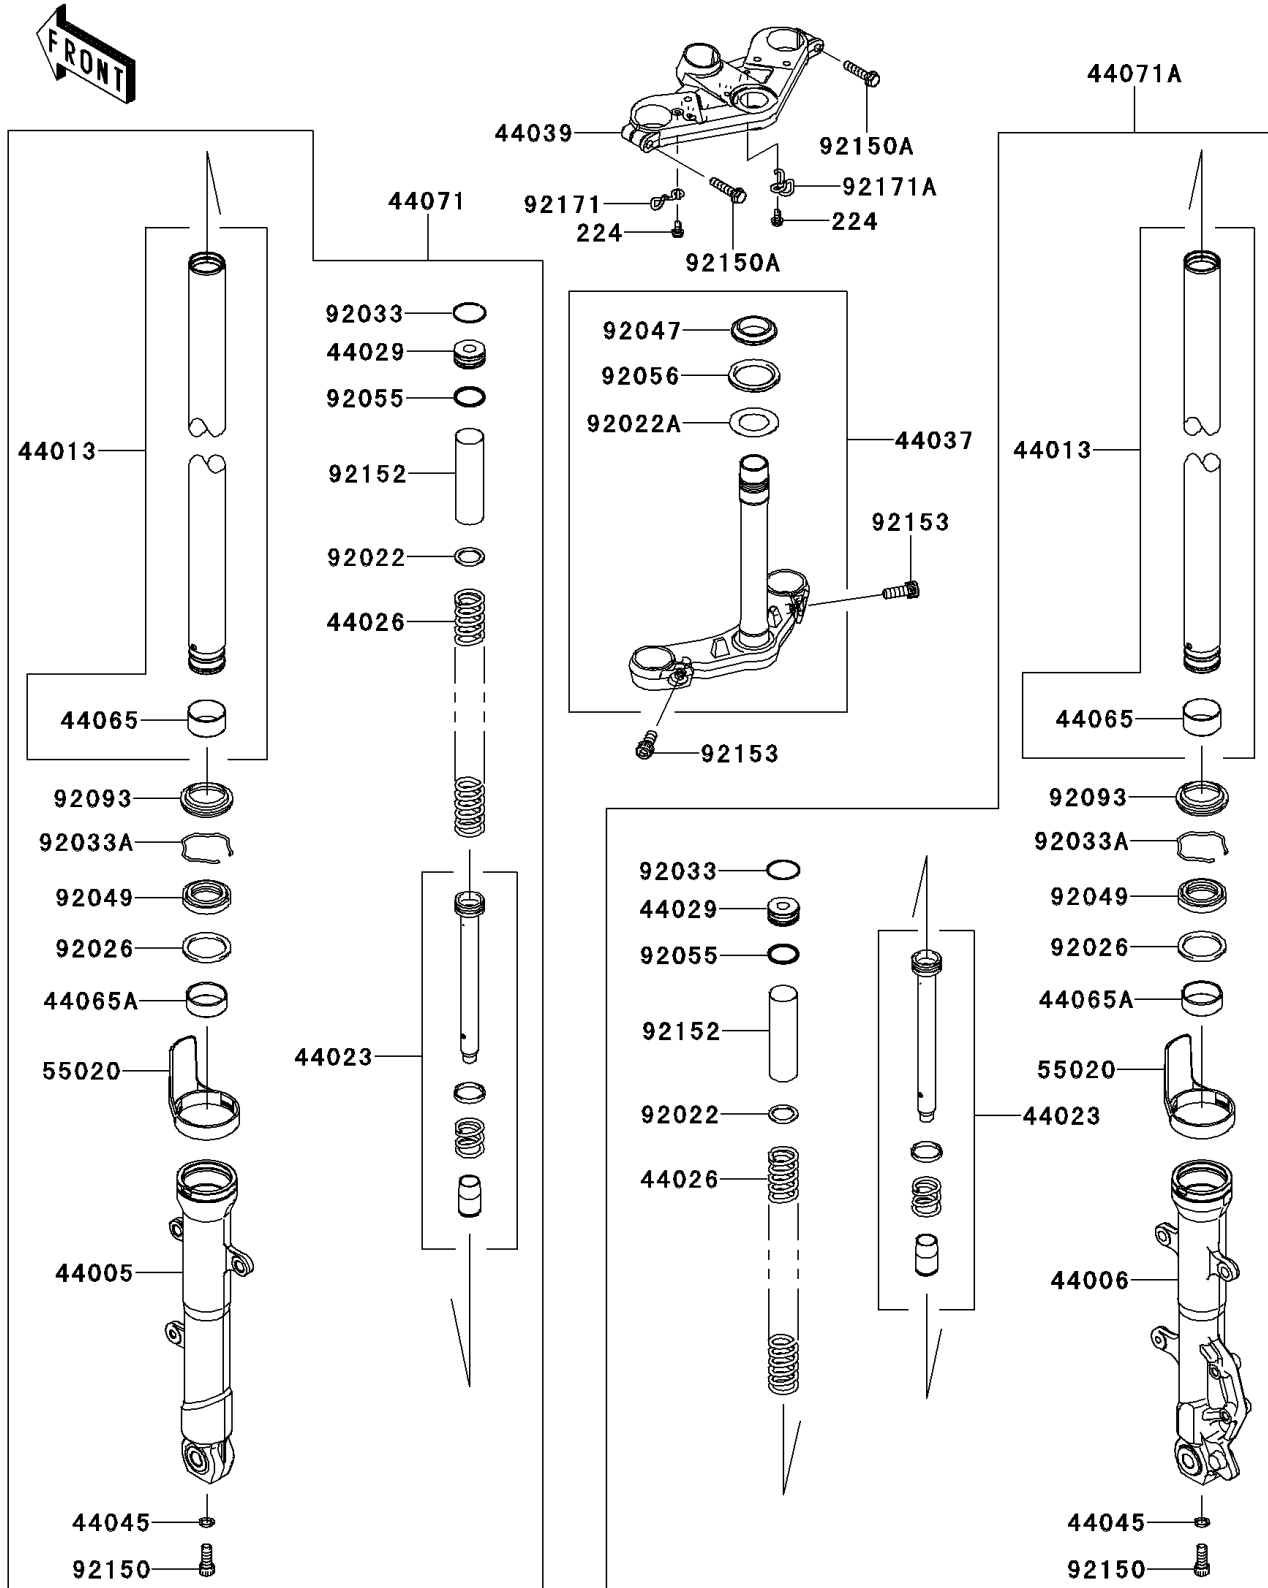

2014 Ninja® 300 PARTS DIAGRAM

Front Fork

F2340

2014 Ninja® 300 PARTS LIST

Front Fork

ITEM NAME	PART NUMBER	QUANTITY
PIPE-LEFT FORK OUTER,F.S.BLACK (Ref # 44005)	44005-0092-18R	1
PIPE-RIGHT FORK OUTER,F.S.BLK (Ref # 44006)	44006-0088-18R	1
PIPE-FORK INNER (Ref # 44013)	44013-0201	2
CYLINDER-SET-FORK (Ref # 44023)	44023-0102	2
SPRING-FRONT FORK (Ref # 44026)	44026-0126	2
SEAT-FORK SPRING (Ref # 44029)	44029-1127	2
HOLDER-FORK UNDER,F.BLACK (Ref # 44037)	44037-0112-21	1
HOLDER-FORK UPPER,BLACK (Ref # 44039)	44039-0056-18R	1
GASKET,FORK CYLINDER BOLT (Ref # 44045)	44045-051	2
BUSHING-FRONT FORK (Ref # 44065)	44065-0057	2
BUSHING-FRONT FORK (Ref # 44065A)	44065-0058	2
DAMPER-ASSY,LH,F.S.BLACK (Ref # 44071)	44071-0824-18R	1
DAMPER-ASSY,RH,F.S.BLACK (Ref # 44071A)	44071-0825-18R	1
GUARD,INNER TUBE (Ref # 55020)	55020-0329	2
WASHER (Ref # 92022)	92022-1879	2
WASHER,30.5X50X0.6 (Ref # 92022A)	92022-231	1
SPACER,FORK (Ref # 92026)	92026-1443	2
RING-SNAP (Ref # 92033)	92033-1236	2
RING-SNAP (Ref # 92033A)	92033-1286	2
RACE,STEERING STEM BEARING (Ref # 92047)	92047-012	1
SEAL-OIL (Ref # 92049)	92049-0734	2
RING-O,FORK SPRING SEAT (Ref # 92055)	92055-1384	2
SEAL-OIL,STEERING STEM (Ref # 92056)	92056-003	1
SEAL,FORK OUTER (Ref # 92093)	92093-1367	2
BOLT,SOCKET,8X18 (Ref # 92150)	92150-1432	2
BOLT (Ref # 92150A)	92150-1610	2
COLLAR,FORK,L=100 (Ref # 92152)	92152-0719	2
BOLT,SOCKET,10X25 (Ref # 92153)	92153-0301	2
CLAMP,LH (Ref # 92171)	92171-1857	1

2014 Ninja® 300 PARTS LIST

Front Fork

ITEM NAME	PART NUMBER	QUANTITY
CLAMP,RH (Ref # 92171A)	92171-1947	1
SCREW-PAN-WP-CROS,6X12 (Ref # 224)	224AB0612	2