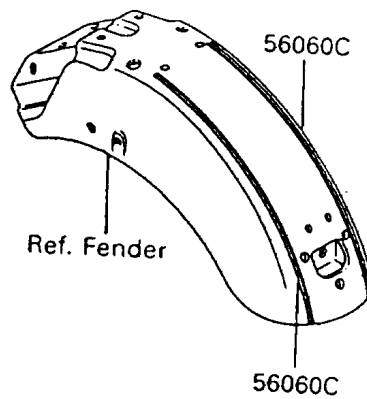

# 1994 Vulcan 88 PARTS DIAGRAM

Decals(Green/Blue)

F2861A

# 1994 Vulcan 88 PARTS LIST

Decals(Green/Blue)

ITEM NAME	PART NUMBER	QUANTITY
EMBLEM,FUEL TANK,LH,FOR EBONY (Ref # 56014)	56014-1213	1
EMBLEM,FUEL TANK,RH,FOR EBONY (Ref # 56014A)	56014-1214	1
MARK,SIDE COVER,LH,FOR EBONY (Ref # 56050)	56050-1006	1
MARK,SIDE COVER,RH,FOR EBONY (Ref # 56050A)	56050-1007	1
MARK,BACK REST COVER,BLUE&EBON (Ref # 56050B)	56050-1009	1
PATTERN,FUEL TANK,LH (Ref # 56060)	56060-1689	1
PATTERN,FUEL TANK,RH (Ref # 56060A)	56060-1690	1
PATTERN,FR FENDER (Ref # 56060B)	56060-1691	2
PATTERN,RR FENDER (Ref # 56060C)	56060-1692	2
NUT,PUSH,3MM (Ref # 92018)	92018-005	4