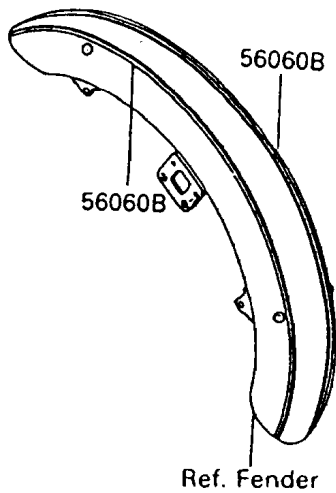

1994 Vulcan 88 PARTS DIAGRAM

Decals(Green/Blue)

F2861A

1994 Vulcan 88 PARTS LIST

Decals(Green/Blue)

ITEM NAME	PART NUMBER	QUANTITY
EMBLEM,FUEL TANK,LH,FOR EBONY (Ref # 56014)	56014-1213	1
EMBLEM,FUEL TANK,RH,FOR EBONY (Ref # 56014A)	56014-1214	1
MARK,SIDE COVER,LH,FOR EBONY (Ref # 56050)	56050-1006	1
MARK,SIDE COVER,RH,FOR EBONY (Ref # 56050A)	56050-1007	1
MARK,BACK REST COVER,BLUE&EBON (Ref # 56050B)	56050-1009	1
PATTERN,FUEL TANK,LH (Ref # 56060)	56060-1689	1
PATTERN,FUEL TANK,RH (Ref # 56060A)	56060-1690	1
PATTERN,FR FENDER (Ref # 56060B)	56060-1691	2
PATTERN,RR FENDER (Ref # 56060C)	56060-1692	2
NUT,PUSH,3MM (Ref # 92018)	92018-005	4