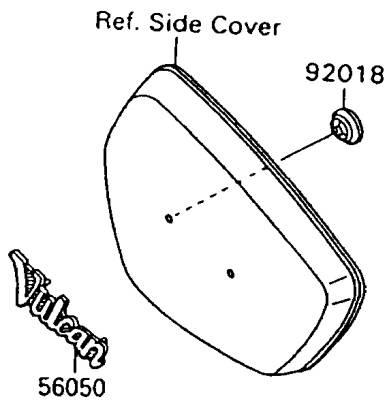

# 1994 Vulcan 88 PARTS DIAGRAM

Decals(Green/Blue)

F2861A

# 1994 Vulcan 88 PARTS LIST

Decals(Green/Blue)

ITEM NAME	PART NUMBER	QUANTITY
EMBLEM,FUEL TANK,LH,FOR EBONY (Ref # 56014)	56014-1213	1
EMBLEM,FUEL TANK,RH,FOR EBONY (Ref # 56014A)	56014-1214	1
MARK,SIDE COVER,LH,FOR EBONY (Ref # 56050)	56050-1006	1
MARK,SIDE COVER,RH,FOR EBONY (Ref # 56050A)	56050-1007	1
MARK,BACK REST COVER,BLUE&EBON (Ref # 56050B)	56050-1009	1
PATTERN,FUEL TANK,LH (Ref # 56060)	56060-1689	1
PATTERN,FUEL TANK,RH (Ref # 56060A)	56060-1690	1
PATTERN,FR FENDER (Ref # 56060B)	56060-1691	2
PATTERN,RR FENDER (Ref # 56060C)	56060-1692	2
NUT,PUSH,3MM (Ref # 92018)	92018-005	4