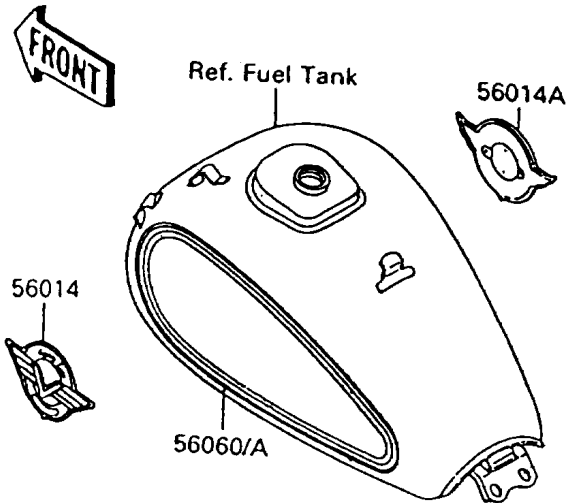

1994 Vulcan 88 PARTS DIAGRAM

Decals(Green/Blue)

F2861A

1994 Vulcan 88 PARTS LIST

Decals(Green/Blue)

ITEM NAME	PART NUMBER	QUANTITY
EMBLEM,FUEL TANK,LH,FOR EBONY (Ref # 56014)	56014-1213	1
EMBLEM,FUEL TANK,RH,FOR EBONY (Ref # 56014A)	56014-1214	1
MARK,SIDE COVER,LH,FOR EBONY (Ref # 56050)	56050-1006	1
MARK,SIDE COVER,RH,FOR EBONY (Ref # 56050A)	56050-1007	1
MARK,BACK REST COVER,BLUE&EBON (Ref # 56050B)	56050-1009	1
PATTERN,FUEL TANK,LH (Ref # 56060)	56060-1689	1
PATTERN,FUEL TANK,RH (Ref # 56060A)	56060-1690	1
PATTERN,FR FENDER (Ref # 56060B)	56060-1691	2
PATTERN,RR FENDER (Ref # 56060C)	56060-1692	2
NUT,PUSH,3MM (Ref # 92018)	92018-005	4