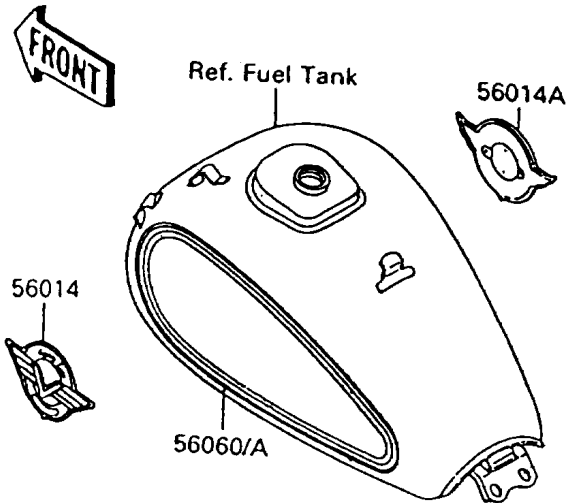

# 1994 Vulcan 88 PARTS DIAGRAM

Decals(Green/Blue)

F2861A

# 1994 Vulcan 88 PARTS LIST

Decals(Green/Blue)

ITEM NAME	PART NUMBER	QUANTITY
EMBLEM,FUEL TANK,LH,FOR EBONY (Ref # 56014)	56014-1213	1
EMBLEM,FUEL TANK,RH,FOR EBONY (Ref # 56014A)	56014-1214	1
MARK,SIDE COVER,LH,FOR EBONY (Ref # 56050)	56050-1006	1
MARK,SIDE COVER,RH,FOR EBONY (Ref # 56050A)	56050-1007	1
MARK,BACK REST COVER,BLUE&EBON (Ref # 56050B)	56050-1009	1
PATTERN,FUEL TANK,LH (Ref # 56060)	56060-1689	1
PATTERN,FUEL TANK,RH (Ref # 56060A)	56060-1690	1
PATTERN,FR FENDER (Ref # 56060B)	56060-1691	2
PATTERN,RR FENDER (Ref # 56060C)	56060-1692	2
NUT,PUSH,3MM (Ref # 92018)	92018-005	4