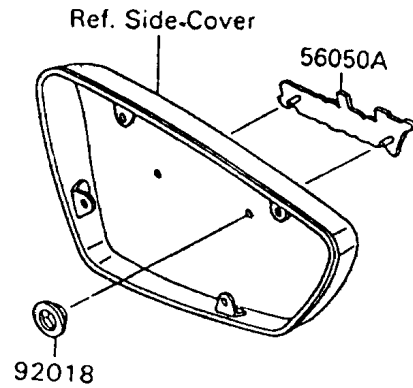

# 1994 Vulcan 88 PARTS DIAGRAM

Decals(Green/Blue)

F2861A

# 1994 Vulcan 88 PARTS LIST

Decals(Green/Blue)

ITEM NAME	PART NUMBER	QUANTITY
EMBLEM,FUEL TANK,LH,FOR EBONY (Ref # 56014)	56014-1213	1
EMBLEM,FUEL TANK,RH,FOR EBONY (Ref # 56014A)	56014-1214	1
MARK,SIDE COVER,LH,FOR EBONY (Ref # 56050)	56050-1006	1
MARK,SIDE COVER,RH,FOR EBONY (Ref # 56050A)	56050-1007	1
MARK,BACK REST COVER,BLUE&EBON (Ref # 56050B)	56050-1009	1
PATTERN,FUEL TANK,LH (Ref # 56060)	56060-1689	1
PATTERN,FUEL TANK,RH (Ref # 56060A)	56060-1690	1
PATTERN,FR FENDER (Ref # 56060B)	56060-1691	2
PATTERN,RR FENDER (Ref # 56060C)	56060-1692	2
NUT,PUSH,3MM (Ref # 92018)	92018-005	4