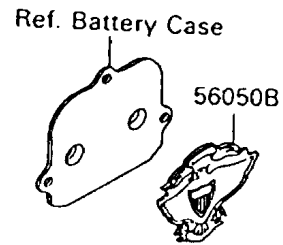

1994 Vulcan 88 PARTS DIAGRAM

Decals(Green/Blue)

F2861A

1994 Vulcan 88 PARTS LIST

Decals(Green/Blue)

ITEM NAME	PART NUMBER	QUANTITY
EMBLEM,FUEL TANK,LH,FOR EBONY (Ref # 56014)	56014-1213	1
EMBLEM,FUEL TANK,RH,FOR EBONY (Ref # 56014A)	56014-1214	1
MARK,SIDE COVER,LH,FOR EBONY (Ref # 56050)	56050-1006	1
MARK,SIDE COVER,RH,FOR EBONY (Ref # 56050A)	56050-1007	1
MARK,BACK REST COVER,BLUE&EBON (Ref # 56050B)	56050-1009	1
PATTERN,FUEL TANK,LH (Ref # 56060)	56060-1689	1
PATTERN,FUEL TANK,RH (Ref # 56060A)	56060-1690	1
PATTERN,FR FENDER (Ref # 56060B)	56060-1691	2
PATTERN,RR FENDER (Ref # 56060C)	56060-1692	2
NUT,PUSH,3MM (Ref # 92018)	92018-005	4