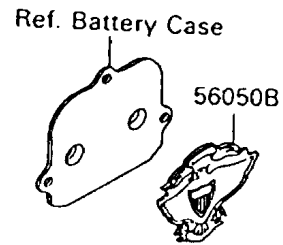

# 1994 Vulcan 88 PARTS DIAGRAM

Decals(Green/Blue)

F2861A

# 1994 Vulcan 88 PARTS LIST

Decals(Green/Blue)

ITEM NAME	PART NUMBER	QUANTITY
EMBLEM,FUEL TANK,LH,FOR EBONY (Ref # 56014)	56014-1213	1
EMBLEM,FUEL TANK,RH,FOR EBONY (Ref # 56014A)	56014-1214	1
MARK,SIDE COVER,LH,FOR EBONY (Ref # 56050)	56050-1006	1
MARK,SIDE COVER,RH,FOR EBONY (Ref # 56050A)	56050-1007	1
MARK,BACK REST COVER,BLUE&EBON (Ref # 56050B)	56050-1009	1
PATTERN,FUEL TANK,LH (Ref # 56060)	56060-1689	1
PATTERN,FUEL TANK,RH (Ref # 56060A)	56060-1690	1
PATTERN,FR FENDER (Ref # 56060B)	56060-1691	2
PATTERN,RR FENDER (Ref # 56060C)	56060-1692	2
NUT,PUSH,3MM (Ref # 92018)	92018-005	4