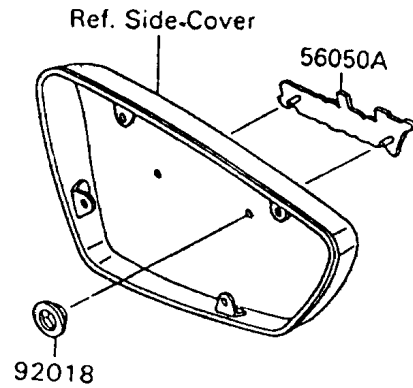

1994 Vulcan 88 PARTS DIAGRAM

Decals(Green/Blue)

F2861A

1994 Vulcan 88 PARTS LIST

Decals(Green/Blue)

ITEM NAME	PART NUMBER	QUANTITY
EMBLEM,FUEL TANK,LH,FOR EBONY (Ref # 56014)	56014-1213	1
EMBLEM,FUEL TANK,RH,FOR EBONY (Ref # 56014A)	56014-1214	1
MARK,SIDE COVER,LH,FOR EBONY (Ref # 56050)	56050-1006	1
MARK,SIDE COVER,RH,FOR EBONY (Ref # 56050A)	56050-1007	1
MARK,BACK REST COVER,BLUE&EBON (Ref # 56050B)	56050-1009	1
PATTERN,FUEL TANK,LH (Ref # 56060)	56060-1689	1
PATTERN,FUEL TANK,RH (Ref # 56060A)	56060-1690	1
PATTERN,FR FENDER (Ref # 56060B)	56060-1691	2
PATTERN,RR FENDER (Ref # 56060C)	56060-1692	2
NUT,PUSH,3MM (Ref # 92018)	92018-005	4