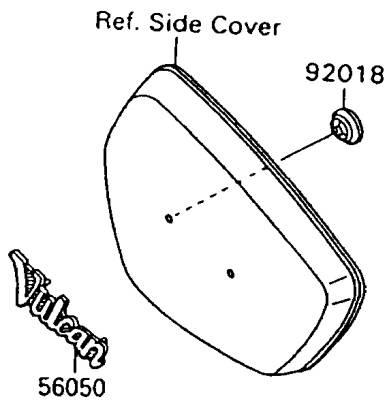

1994 Vulcan 88 PARTS DIAGRAM

Decals(Green/Blue)

F2861A

1994 Vulcan 88 PARTS LIST

Decals(Green/Blue)

ITEM NAME	PART NUMBER	QUANTITY
EMBLEM,FUEL TANK,LH,FOR EBONY (Ref # 56014)	56014-1213	1
EMBLEM,FUEL TANK,RH,FOR EBONY (Ref # 56014A)	56014-1214	1
MARK,SIDE COVER,LH,FOR EBONY (Ref # 56050)	56050-1006	1
MARK,SIDE COVER,RH,FOR EBONY (Ref # 56050A)	56050-1007	1
MARK,BACK REST COVER,BLUE&EBON (Ref # 56050B)	56050-1009	1
PATTERN,FUEL TANK,LH (Ref # 56060)	56060-1689	1
PATTERN,FUEL TANK,RH (Ref # 56060A)	56060-1690	1
PATTERN,FR FENDER (Ref # 56060B)	56060-1691	2
PATTERN,RR FENDER (Ref # 56060C)	56060-1692	2
NUT,PUSH,3MM (Ref # 92018)	92018-005	4