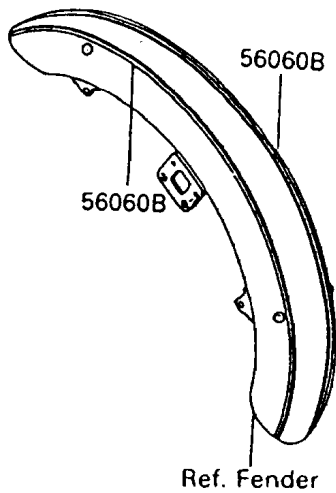

# 1994 Vulcan 88 PARTS DIAGRAM

Decals(Green/Blue)

F2861A

# 1994 Vulcan 88 PARTS LIST

Decals(Green/Blue)

ITEM NAME	PART NUMBER	QUANTITY
EMBLEM,FUEL TANK,LH,FOR EBONY (Ref # 56014)	56014-1213	1
EMBLEM,FUEL TANK,RH,FOR EBONY (Ref # 56014A)	56014-1214	1
MARK,SIDE COVER,LH,FOR EBONY (Ref # 56050)	56050-1006	1
MARK,SIDE COVER,RH,FOR EBONY (Ref # 56050A)	56050-1007	1
MARK,BACK REST COVER,BLUE&EBON (Ref # 56050B)	56050-1009	1
PATTERN,FUEL TANK,LH (Ref # 56060)	56060-1689	1
PATTERN,FUEL TANK,RH (Ref # 56060A)	56060-1690	1
PATTERN,FR FENDER (Ref # 56060B)	56060-1691	2
PATTERN,RR FENDER (Ref # 56060C)	56060-1692	2
NUT,PUSH,3MM (Ref # 92018)	92018-005	4