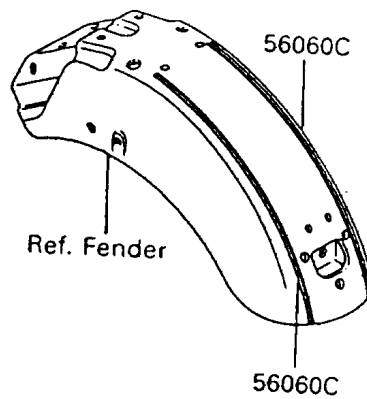

1994 Vulcan 88 PARTS DIAGRAM

Decals(Green/Blue)

F2861A

1994 Vulcan 88 PARTS LIST

Decals(Green/Blue)

ITEM NAME	PART NUMBER	QUANTITY
EMBLEM,FUEL TANK,LH,FOR EBONY (Ref # 56014)	56014-1213	1
EMBLEM,FUEL TANK,RH,FOR EBONY (Ref # 56014A)	56014-1214	1
MARK,SIDE COVER,LH,FOR EBONY (Ref # 56050)	56050-1006	1
MARK,SIDE COVER,RH,FOR EBONY (Ref # 56050A)	56050-1007	1
MARK,BACK REST COVER,BLUE&EBON (Ref # 56050B)	56050-1009	1
PATTERN,FUEL TANK,LH (Ref # 56060)	56060-1689	1
PATTERN,FUEL TANK,RH (Ref # 56060A)	56060-1690	1
PATTERN,FR FENDER (Ref # 56060B)	56060-1691	2
PATTERN,RR FENDER (Ref # 56060C)	56060-1692	2
NUT,PUSH,3MM (Ref # 92018)	92018-005	4