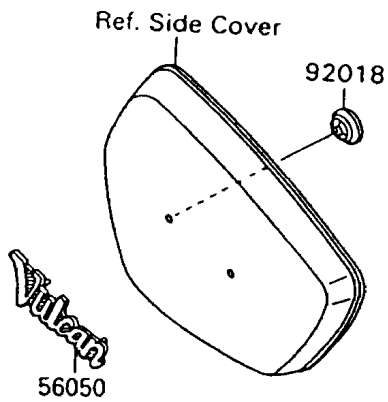

1995 Vulcan 88 PARTS DIAGRAM

Decals(Green/Blue)

F2861A

1995 Vulcan 88 PARTS LIST

Decals(Green/Blue)

ITEM NAME	PART NUMBER	QUANTITY
EMBLEM,FUEL TANK,LH,FOR EBONY (Ref # 56014)	56014-1213	1
EMBLEM,FUEL TANK,RH,FOR EBONY (Ref # 56014A)	56014-1214	1
MARK,SIDE COVER,LH,FOR EBONY (Ref # 56050)	56050-1006	1
MARK,SIDE COVER,RH,FOR EBONY (Ref # 56050A)	56050-1007	1
MARK,BACK REST COVER,BLUE&EBON (Ref # 56050B)	56050-1009	1
PATTERN,FUEL TANK,LH (Ref # 56060)	56060-1689	1
PATTERN,FUEL TANK,RH (Ref # 56060A)	56060-1690	1
PATTERN,FR FENDER (Ref # 56060B)	56060-1691	2
PATTERN,RR FENDER (Ref # 56060C)	56060-1692	2
NUT,PUSH,3MM (Ref # 92018)	92018-005	4