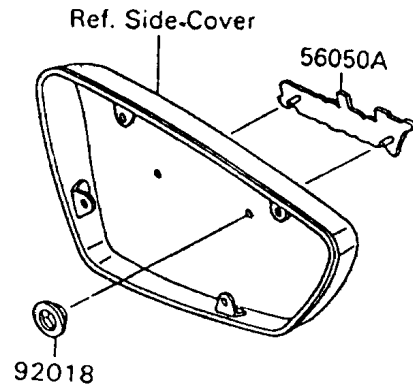

1995 Vulcan 88 PARTS DIAGRAM

Decals(Green/Blue)

F2861A

1995 Vulcan 88 PARTS LIST

Decals(Green/Blue)

ITEM NAME	PART NUMBER	QUANTITY
EMBLEM,FUEL TANK,LH,FOR EBONY (Ref # 56014)	56014-1213	1
EMBLEM,FUEL TANK,RH,FOR EBONY (Ref # 56014A)	56014-1214	1
MARK,SIDE COVER,LH,FOR EBONY (Ref # 56050)	56050-1006	1
MARK,SIDE COVER,RH,FOR EBONY (Ref # 56050A)	56050-1007	1
MARK,BACK REST COVER,BLUE&EBON (Ref # 56050B)	56050-1009	1
PATTERN,FUEL TANK,LH (Ref # 56060)	56060-1689	1
PATTERN,FUEL TANK,RH (Ref # 56060A)	56060-1690	1
PATTERN,FR FENDER (Ref # 56060B)	56060-1691	2
PATTERN,RR FENDER (Ref # 56060C)	56060-1692	2
NUT,PUSH,3MM (Ref # 92018)	92018-005	4