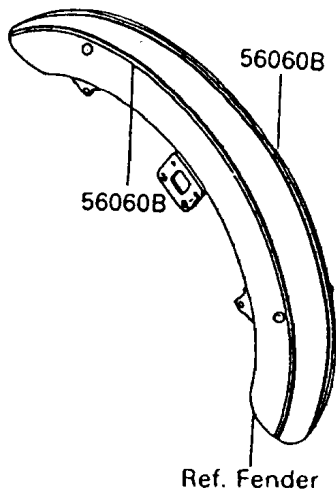

1995 Vulcan 88 PARTS DIAGRAM

Decals(Green/Blue)

F2861A

1995 Vulcan 88 PARTS LIST

Decals(Green/Blue)

ITEM NAME	PART NUMBER	QUANTITY
EMBLEM,FUEL TANK,LH,FOR EBONY (Ref # 56014)	56014-1213	1
EMBLEM,FUEL TANK,RH,FOR EBONY (Ref # 56014A)	56014-1214	1
MARK,SIDE COVER,LH,FOR EBONY (Ref # 56050)	56050-1006	1
MARK,SIDE COVER,RH,FOR EBONY (Ref # 56050A)	56050-1007	1
MARK,BACK REST COVER,BLUE&EBON (Ref # 56050B)	56050-1009	1
PATTERN,FUEL TANK,LH (Ref # 56060)	56060-1689	1
PATTERN,FUEL TANK,RH (Ref # 56060A)	56060-1690	1
PATTERN,FR FENDER (Ref # 56060B)	56060-1691	2
PATTERN,RR FENDER (Ref # 56060C)	56060-1692	2
NUT,PUSH,3MM (Ref # 92018)	92018-005	4