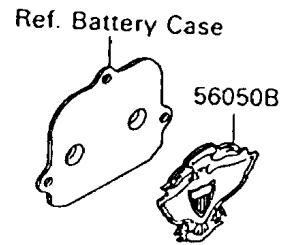

1995 Vulcan 88 PARTS DIAGRAM

Decals(Green/Blue)

F2861A

1995 Vulcan 88 PARTS LIST

Decals(Green/Blue)

ITEM NAME	PART NUMBER	QUANTITY
EMBLEM,FUEL TANK,LH,FOR EBONY (Ref # 56014)	56014-1213	1
EMBLEM,FUEL TANK,RH,FOR EBONY (Ref # 56014A)	56014-1214	1
MARK,SIDE COVER,LH,FOR EBONY (Ref # 56050)	56050-1006	1
MARK,SIDE COVER,RH,FOR EBONY (Ref # 56050A)	56050-1007	1
MARK,BACK REST COVER,BLUE&EBON (Ref # 56050B)	56050-1009	1
PATTERN,FUEL TANK,LH (Ref # 56060)	56060-1689	1
PATTERN,FUEL TANK,RH (Ref # 56060A)	56060-1690	1
PATTERN,FR FENDER (Ref # 56060B)	56060-1691	2
PATTERN,RR FENDER (Ref # 56060C)	56060-1692	2
NUT,PUSH,3MM (Ref # 92018)	92018-005	4