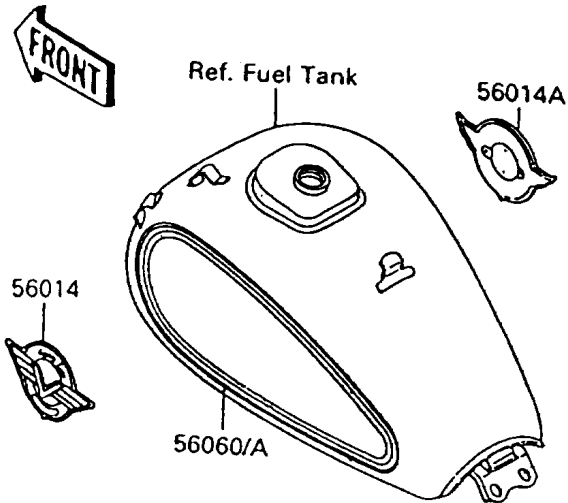

1995 Vulcan 88 PARTS DIAGRAM

Decals(Green/Blue)

F2861A

1995 Vulcan 88 PARTS LIST

Decals(Green/Blue)

ITEM NAME	PART NUMBER	QUANTITY
EMBLEM,FUEL TANK,LH,FOR EBONY (Ref # 56014)	56014-1213	1
EMBLEM,FUEL TANK,RH,FOR EBONY (Ref # 56014A)	56014-1214	1
MARK,SIDE COVER,LH,FOR EBONY (Ref # 56050)	56050-1006	1
MARK,SIDE COVER,RH,FOR EBONY (Ref # 56050A)	56050-1007	1
MARK,BACK REST COVER,BLUE&EBON (Ref # 56050B)	56050-1009	1
PATTERN,FUEL TANK,LH (Ref # 56060)	56060-1689	1
PATTERN,FUEL TANK,RH (Ref # 56060A)	56060-1690	1
PATTERN,FR FENDER (Ref # 56060B)	56060-1691	2
PATTERN,RR FENDER (Ref # 56060C)	56060-1692	2
NUT,PUSH,3MM (Ref # 92018)	92018-005	4