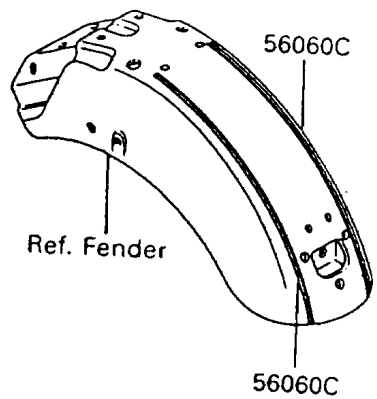

1995 Vulcan 88 PARTS DIAGRAM

Decals(Green/Blue)

F2861A

1995 Vulcan 88 PARTS LIST

Decals(Green/Blue)

ITEM NAME	PART NUMBER	QUANTITY
EMBLEM,FUEL TANK,LH,FOR EBONY (Ref # 56014)	56014-1213	1
EMBLEM,FUEL TANK,RH,FOR EBONY (Ref # 56014A)	56014-1214	1
MARK,SIDE COVER,LH,FOR EBONY (Ref # 56050)	56050-1006	1
MARK,SIDE COVER,RH,FOR EBONY (Ref # 56050A)	56050-1007	1
MARK,BACK REST COVER,BLUE&EBON (Ref # 56050B)	56050-1009	1
PATTERN,FUEL TANK,LH (Ref # 56060)	56060-1689	1
PATTERN,FUEL TANK,RH (Ref # 56060A)	56060-1690	1
PATTERN,FR FENDER (Ref # 56060B)	56060-1691	2
PATTERN,RR FENDER (Ref # 56060C)	56060-1692	2
NUT,PUSH,3MM (Ref # 92018)	92018-005	4