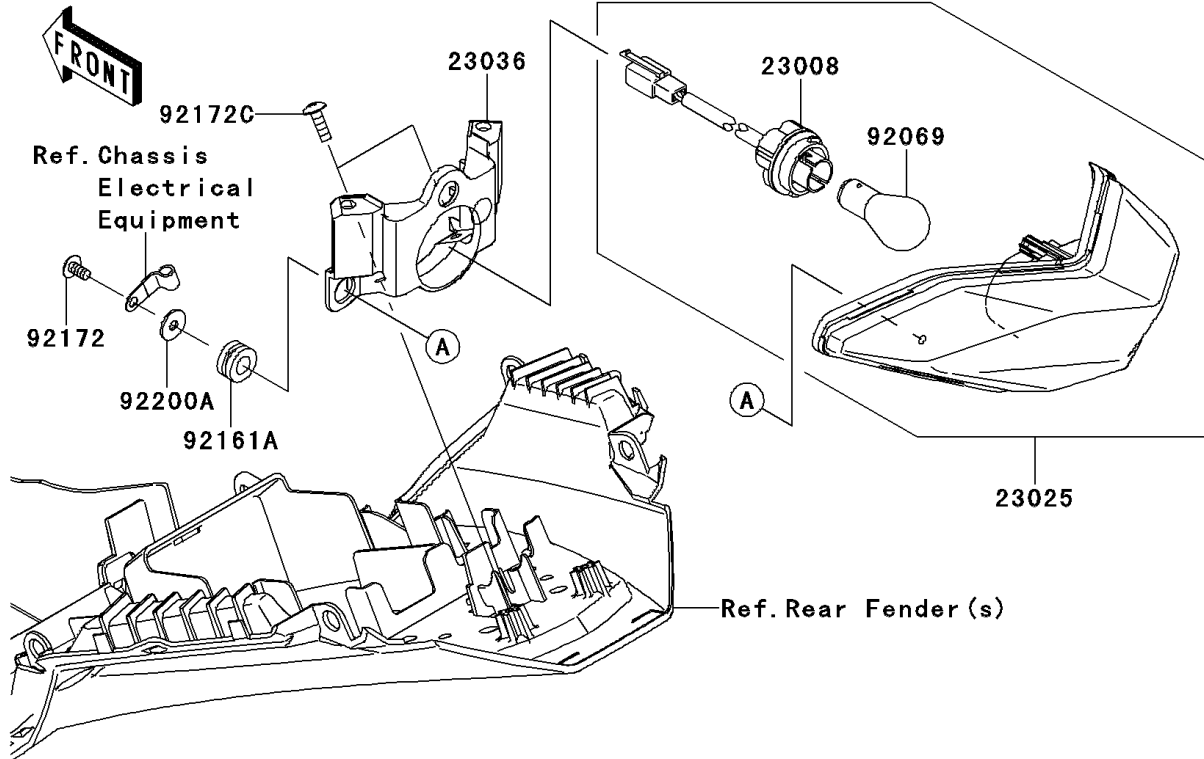

2014 NINJA® 300 SE PARTS DIAGRAM

Taillight(s)

F2720

2014 NINJA® 300 SE PARTS LIST

Taillight(s)

ITEM NAME	PART NUMBER	QUANTITY
BRACKET,LICENSE PLATE (Ref # 11056)	11056-0139	1
COVER,LICENSE LAMP (Ref # 14092)	14092-0001	1
SOCKET-ASSY (Ref # 23008)	23008-0138	1
LAMP-ASSY,LICENSE (Ref # 23016)	23016-0557	1
LAMP-TAIL (Ref # 23025)	23025-0326	1
LENS,LICENSE LAMP (Ref # 23026)	23026-0015	1
BRACKET-TAIL LAMP (Ref # 23036)	23036-0304	1
BULB,12V 21/5W (Ref # 92069)	92069-063	1
BULB,12V 5W (Ref # 92069A)	92069-1016	1
BOLT,6X25 (Ref # 92151)	92151-1241	2
DAMPER (Ref # 92161)	92161-0776	2
DAMPER (Ref # 92161A)	92161-1462	3
SCREW,TAPPING,5X10 (Ref # 92172)	92172-0262	3
SCREW,TAPPING,2.9X13 (Ref # 92172A)	92172-0343	2
SCREW,TAPPING,5X16 (Ref # 92172B)	92172-0427	2
SCREW,TAPPING,5X16 (Ref # 92172C)	92172-0742	2
WASHER,5.5X20X1.2 (Ref # 92200)	92200-0284	2
WASHER,5.2X16X1.2 (Ref # 92200A)	92200-0583	3