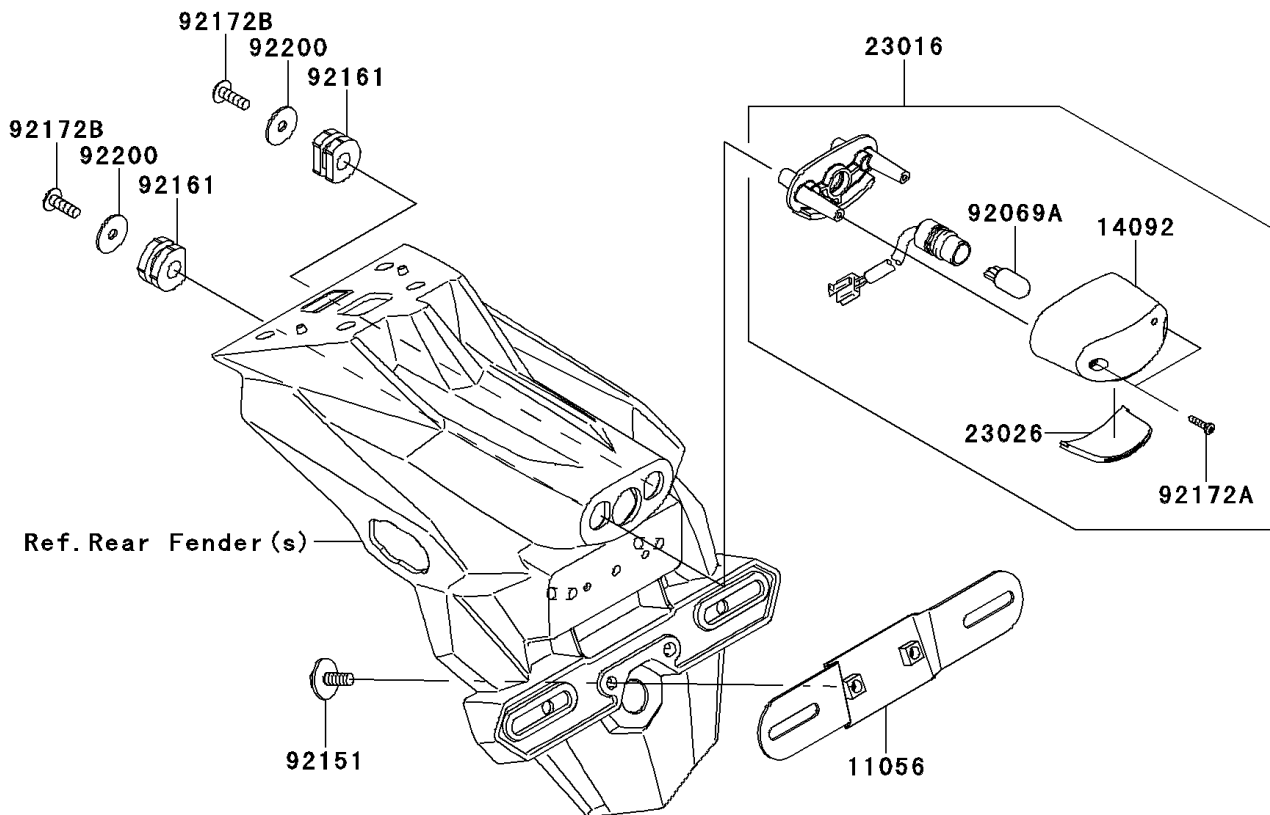

2014 NINJA® 300 SE PARTS DIAGRAM

Taillight(s)

F2720

2014 NINJA® 300 SE PARTS LIST

Taillight(s)

ITEM NAME	PART NUMBER	QUANTITY
BRACKET,LICENSE PLATE (Ref # 11056)	11056-0139	1
COVER,LICENSE LAMP (Ref # 14092)	14092-0001	1
SOCKET-ASSY (Ref # 23008)	23008-0138	1
LAMP-ASSY,LICENSE (Ref # 23016)	23016-0557	1
LAMP-TAIL (Ref # 23025)	23025-0326	1
LENS,LICENSE LAMP (Ref # 23026)	23026-0015	1
BRACKET-TAIL LAMP (Ref # 23036)	23036-0304	1
BULB,12V 21/5W (Ref # 92069)	92069-063	1
BULB,12V 5W (Ref # 92069A)	92069-1016	1
BOLT,6X25 (Ref # 92151)	92151-1241	2
DAMPER (Ref # 92161)	92161-0776	2
DAMPER (Ref # 92161A)	92161-1462	3
SCREW,TAPPING,5X10 (Ref # 92172)	92172-0262	3
SCREW,TAPPING,2.9X13 (Ref # 92172A)	92172-0343	2
SCREW,TAPPING,5X16 (Ref # 92172B)	92172-0427	2
SCREW,TAPPING,5X16 (Ref # 92172C)	92172-0742	2
WASHER,5.5X20X1.2 (Ref # 92200)	92200-0284	2
WASHER,5.2X16X1.2 (Ref # 92200A)	92200-0583	3