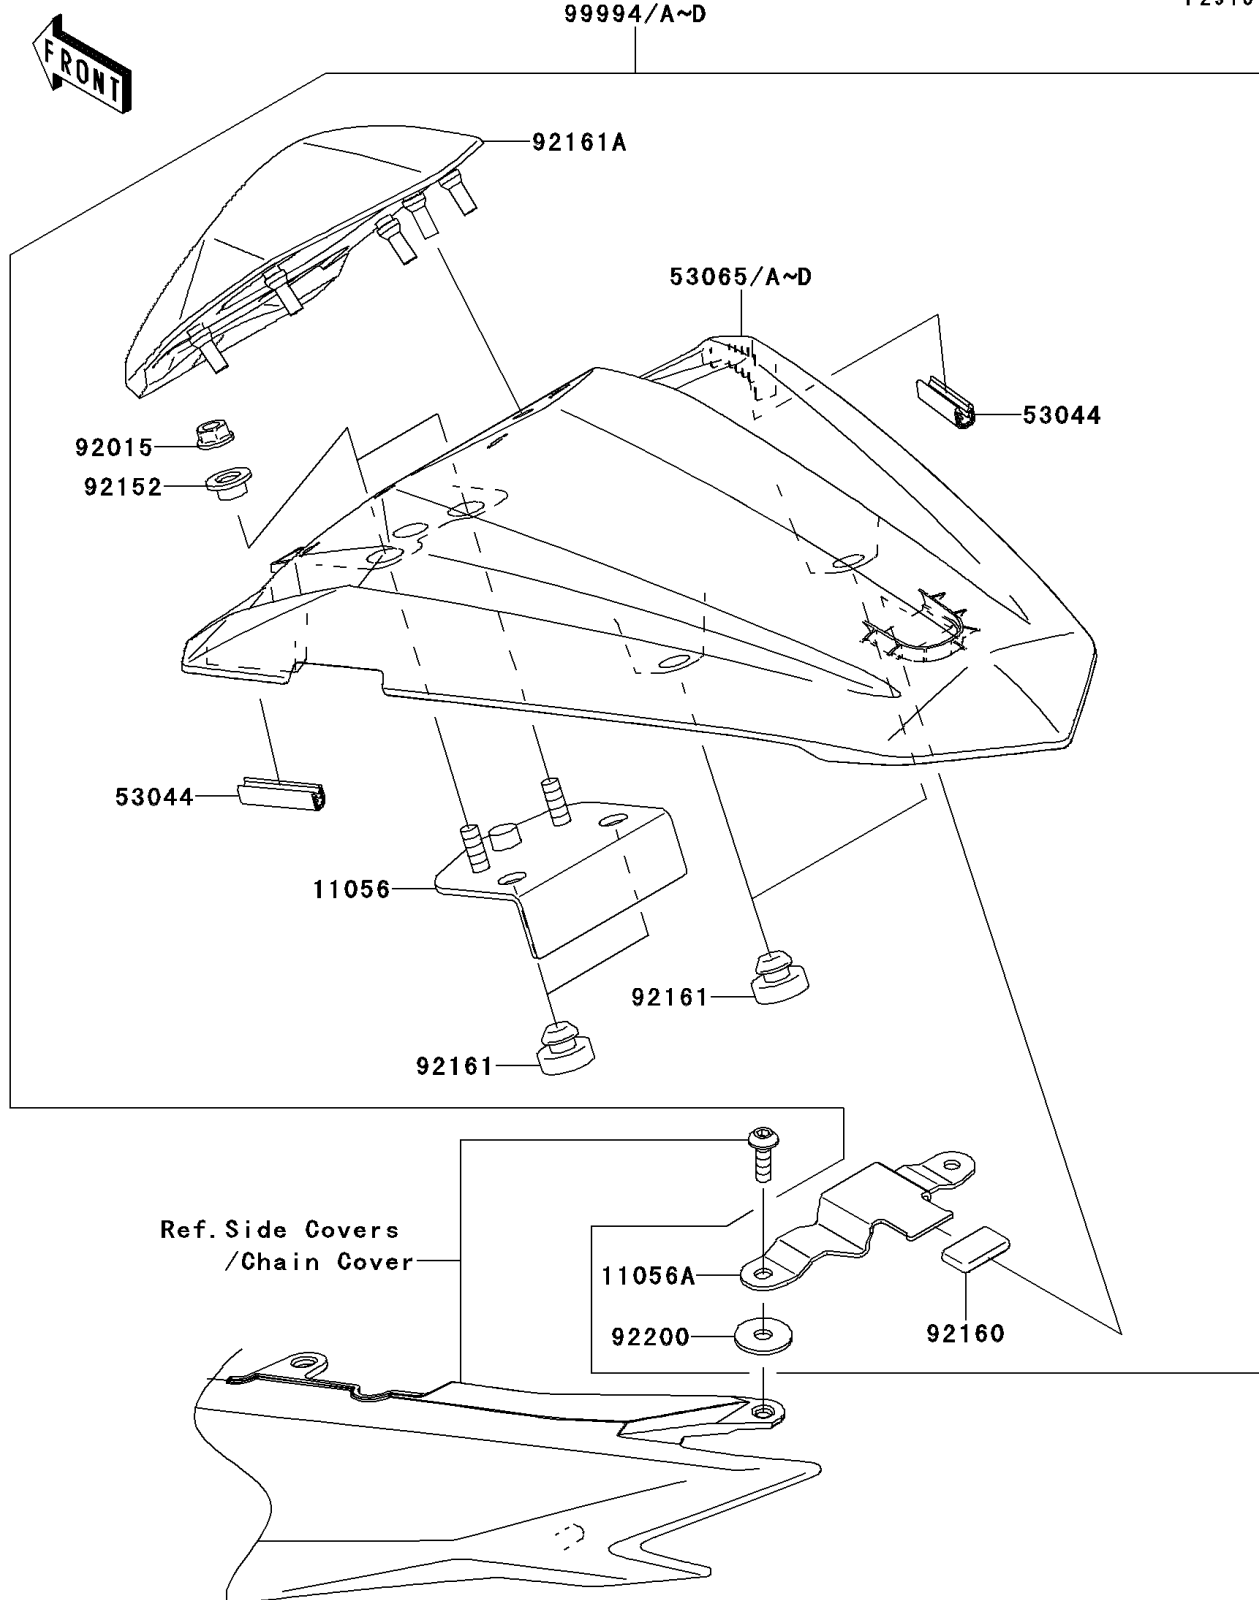

2013 NINJA® 300 PARTS DIAGRAM

Accessory(Single Seat Cover)

F2910

2013 NINJA® 300 PARTS LIST

Accessory(Single Seat Cover)

ITEM NAME	PART NUMBER	QUANTITY
BRACKET (Ref # 11056)	11056-1823	1
BRACKET (Ref # 11056A)	11056-2403	1
TRIM,L=30 (Ref # 53044)	53044-0001	2
COVER SEAT,EBONY (Ref # 53065)	53065-0064-H8	1
COVER SEAT,P.RED (Ref # 53065A)	53065-0064-15I	1
COVER SEAT,P.S.WHITE (Ref # 53065B)	53065-0064-15S	1
NUT,FLANGED,6MM (Ref # 92015)	92015-1367	2
COLLAR,6.8X10(16)X6.6 (Ref # 92152)	92152-0842	2
DAMPER (Ref # 92160)	92160-1190	1
DAMPER (Ref # 92161)	92161-0046	4
DAMPER,CUSHION (Ref # 92161A)	92161-1460	1
WASHER,6X20X1.6 (Ref # 92200)	92200-0212	2
KIT,SINGLE SEAT,EBONY (Ref # 99994)	99994-0354-H8	1
KIT,SINGLE SEAT,P.RED (Ref # 99994A)	99994-0354-15I	1
KIT,SINGLE SEAT,P.S.WHITE (Ref # 99994B)	99994-0354-15S	1