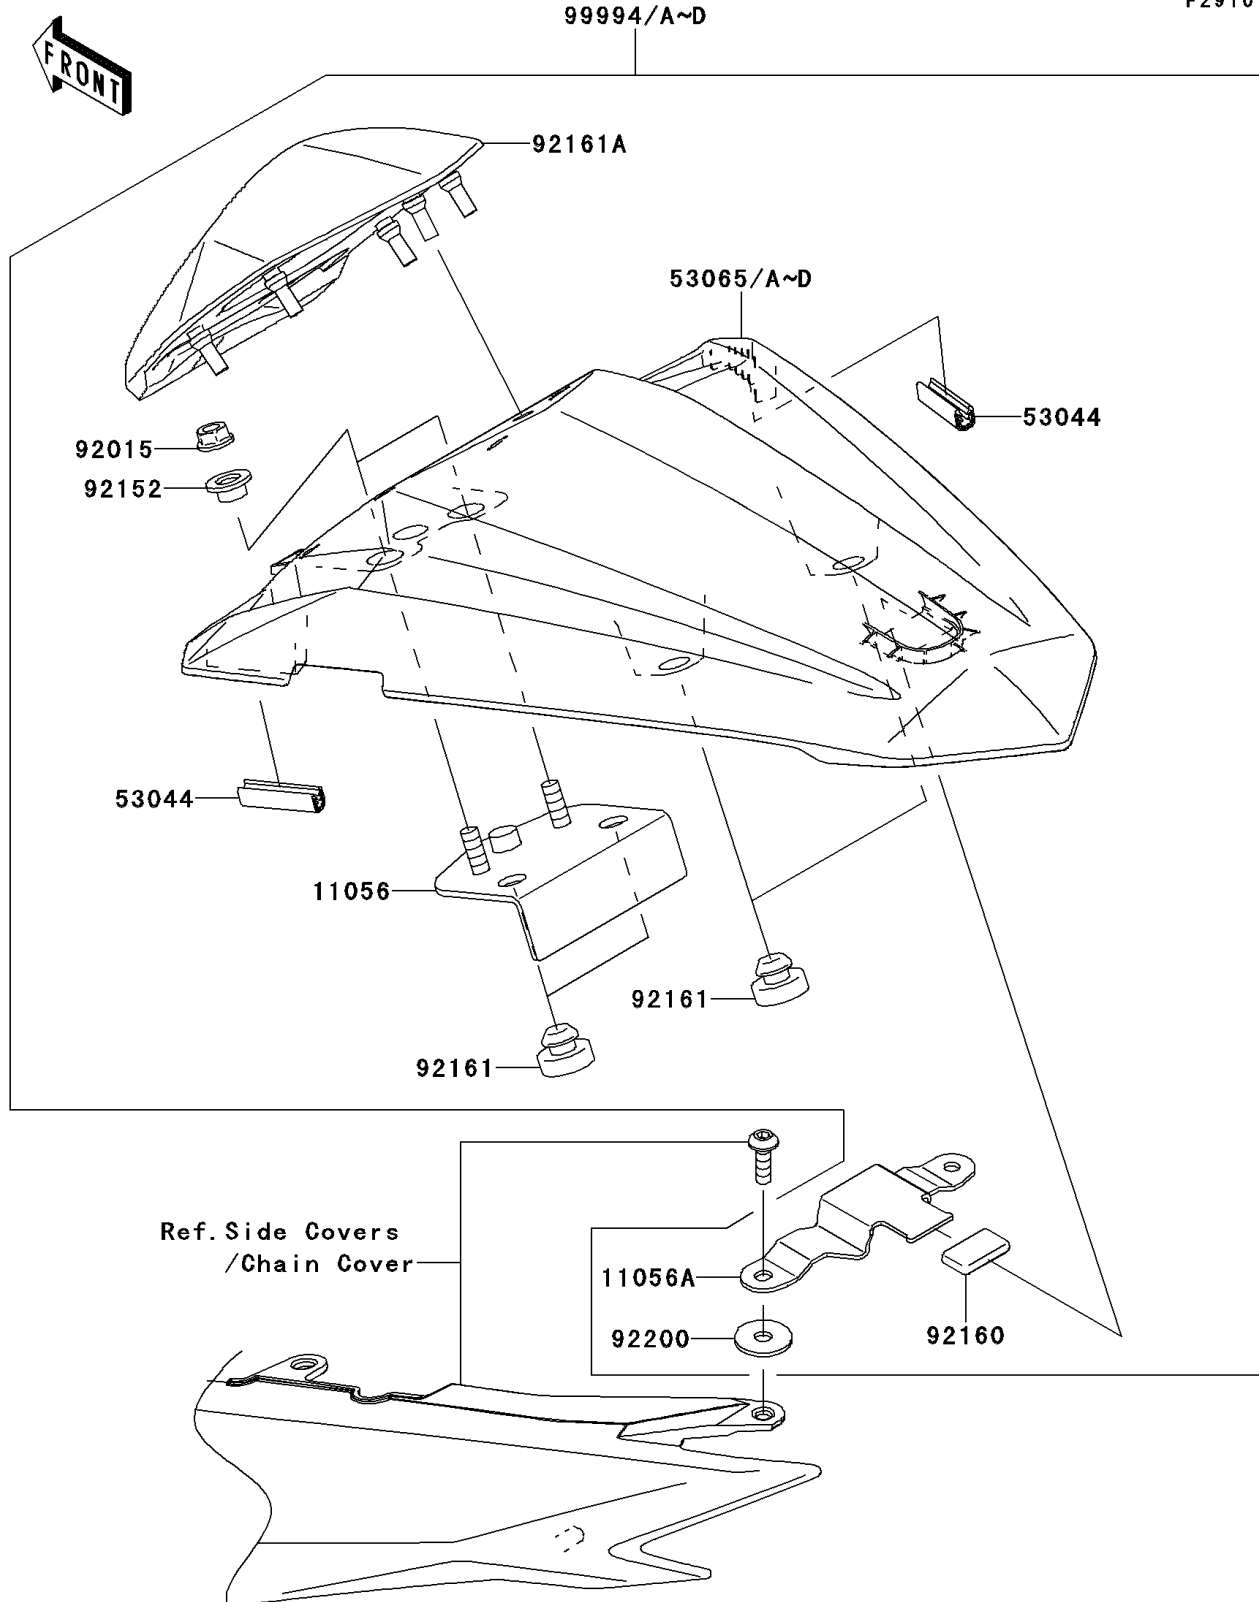

# 2014 Ninja® 300 PARTS DIAGRAM

Accessory(Single Seat Cover)

F2910

## 2014 Ninja® 300 PARTS LIST

Accessory(Single Seat Cover)

ITEM NAME	PART NUMBER	QUANTITY
BRACKET (Ref # 11056)	11056-1823	1
BRACKET (Ref # 11056A)	11056-2403	1
TRIM,L=30 (Ref # 53044)	53044-0001	2
COVER SEAT,EBONY (Ref # 53065)	53065-0064-H8	1
COVER SEAT,P.S.WHITE (Ref # 53065C)	53065-0064-25Y	1
NUT,FLANGED,6MM (Ref # 92015)	92015-1367	2
COLLAR,6.8X10(16)X6.6 (Ref # 92152)	92152-0842	2
DAMPER (Ref # 92160)	92160-1190	1
DAMPER (Ref # 92161)	92161-0046	4
DAMPER,CUSHION (Ref # 92161A)	92161-1460	1
WASHER,6X20X1.6 (Ref # 92200)	92200-0212	2
KIT,SINGLE SEAT,EBONY (Ref # 99994)	99994-0354-H8	1
KIT-ACCESSORY,SEAT COVER,WHITE (Ref # 99994C)	99994-0354-25Y	1