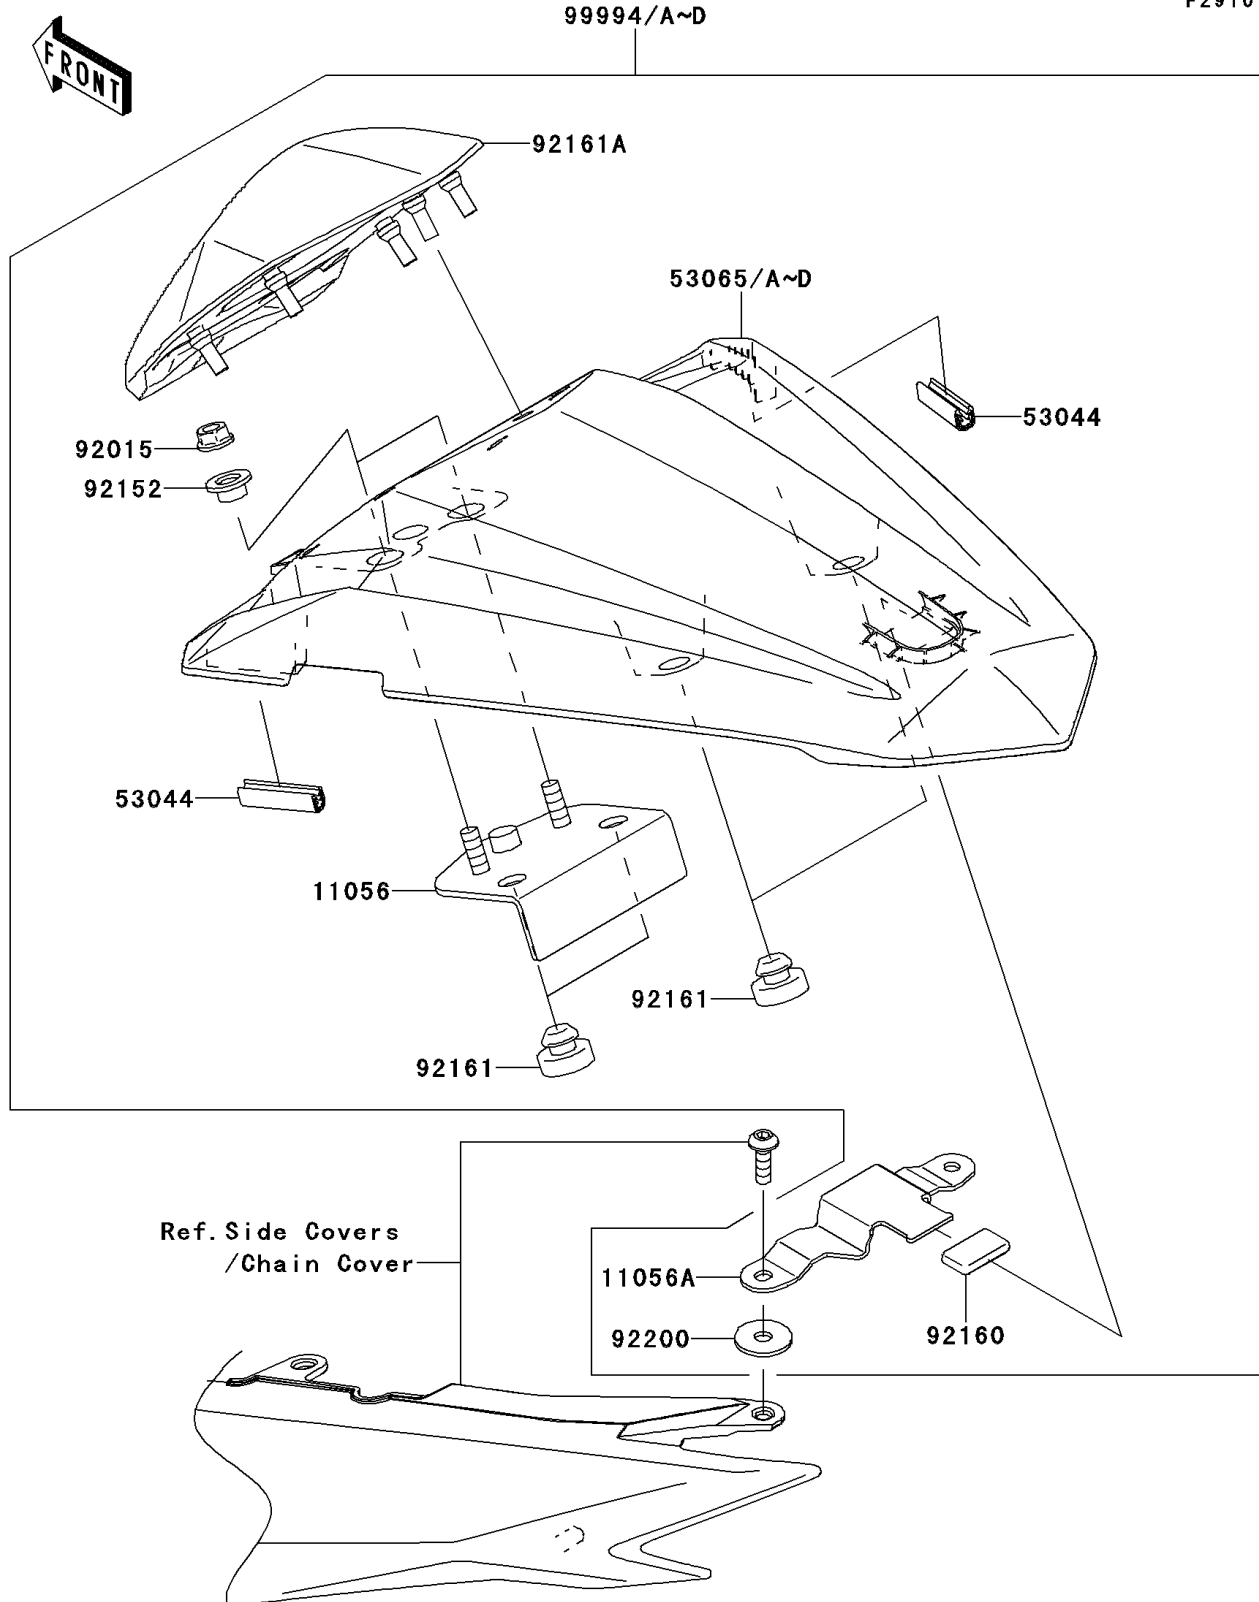

2014 NINJA® 300 SE PARTS DIAGRAM

Accessory(Single Seat Cover)

F2910

2014 NINJA® 300 SE PARTS LIST

Accessory(Single Seat Cover)

ITEM NAME	PART NUMBER	QUANTITY
BRACKET (Ref # 11056)	11056-1823	1
BRACKET (Ref # 11056A)	11056-2403	1
TRIM,L=30 (Ref # 53044)	53044-0001	2
COVER SEAT,P.S.WHITE (Ref # 53065C)	53065-0064-25Y	1
COVER SEAT,L.GREEN (Ref # 53065D)	53065-0064-777	1
NUT,FLANGED,6MM (Ref # 92015)	92015-1367	2
COLLAR,6.8X10(16)X6.6 (Ref # 92152)	92152-0842	2
DAMPER (Ref # 92160)	92160-1190	1
DAMPER (Ref # 92161)	92161-0046	4
DAMPER,CUSHION (Ref # 92161A)	92161-1460	1
WASHER,6X20X1.6 (Ref # 92200)	92200-0212	2
KIT-ACCESSORY,SEAT COVER,WHITE (Ref # 99994C)	99994-0354-25Y	1
KIT,SINGLE SEAT,L.GREEN (Ref # 99994D)	99994-0354-777	1