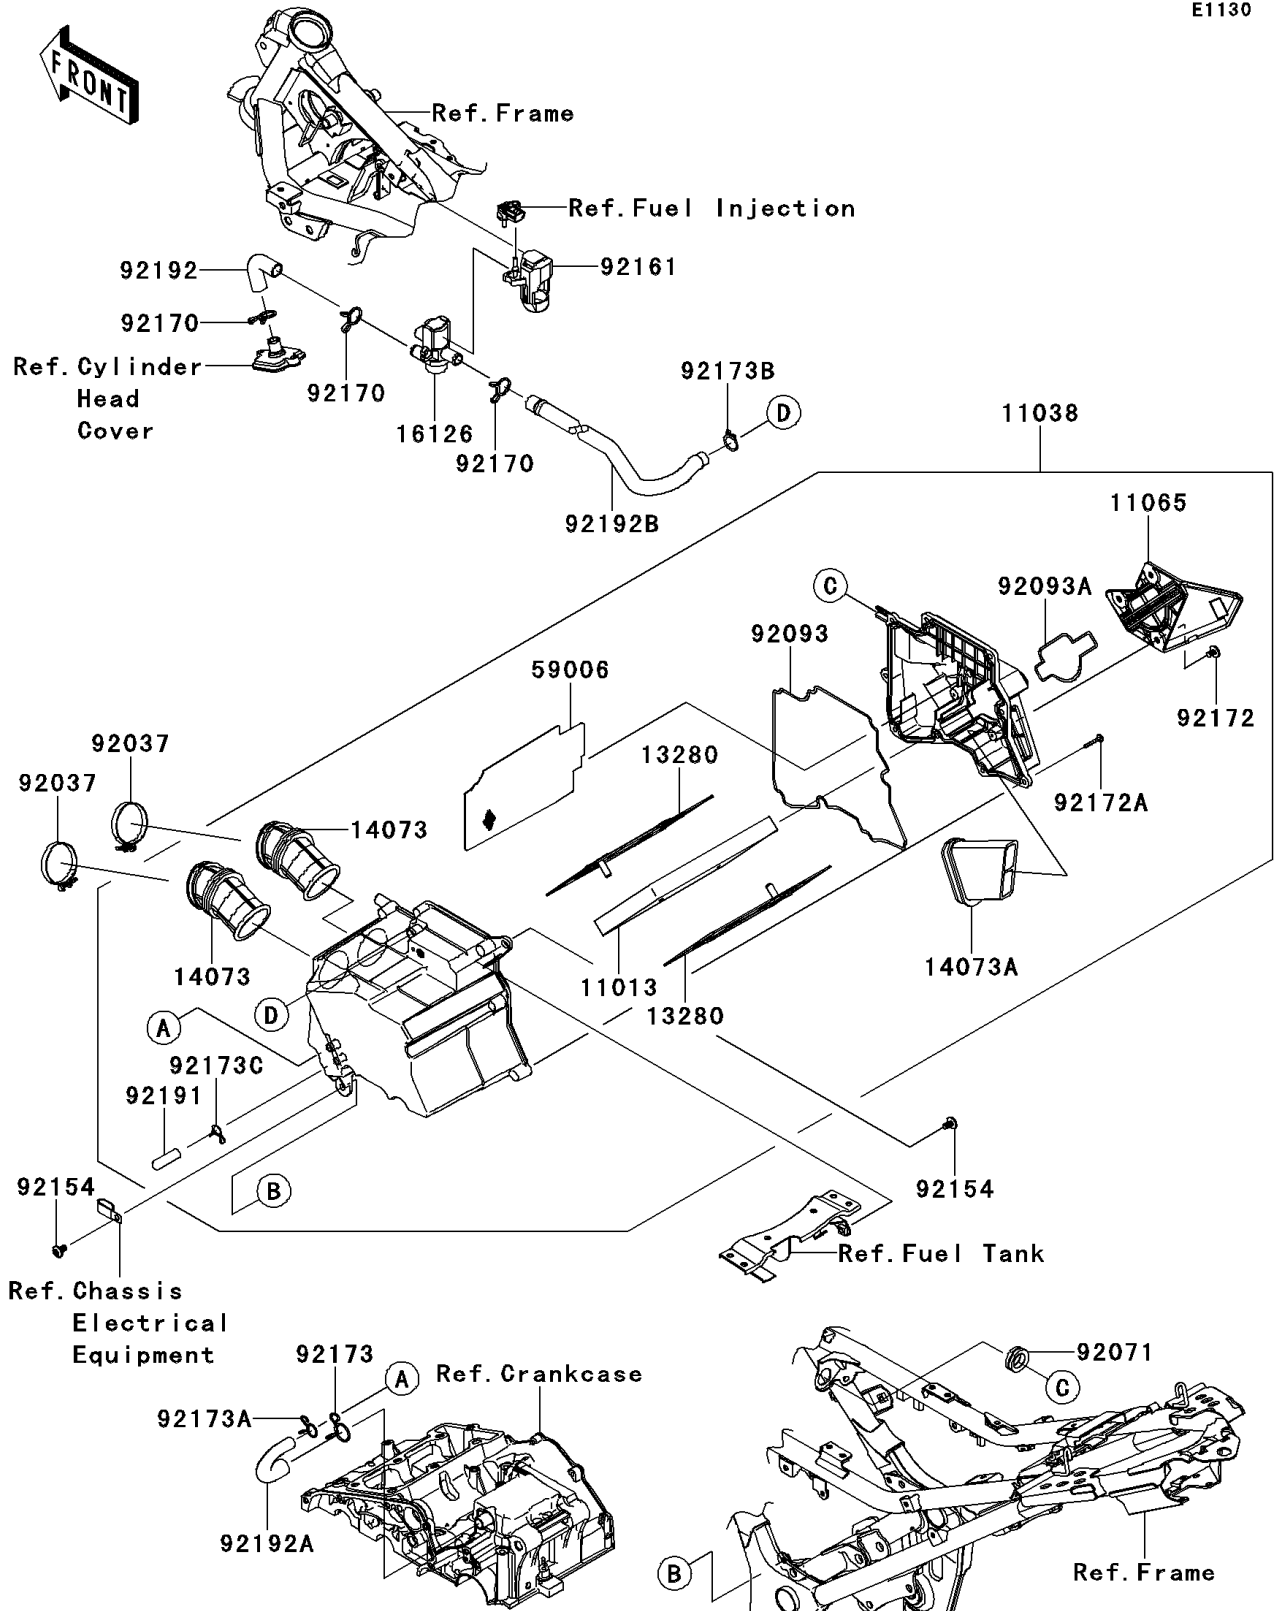

2014 NINJA® 300 ABS PARTS DIAGRAM

Air Cleaner

E1130

2014 NINJA® 300 ABS PARTS LIST

Air Cleaner

ITEM NAME	PART NUMBER	QUANTITY
ELEMENT-AIR FILTER (Ref # 11013)	11013-0020	1
CASE-ASSY-AIR FILTER (Ref # 11038)	11038-0035	1
CAP (Ref # 11065)	11065-0749	1
HOLDER,ELEMENT (Ref # 13280)	13280-0226	2
DUCT,THROTTLE BODY (Ref # 14073)	14073-0733	2
DUCT,INTAKE (Ref # 14073A)	14073-0762	1
VALVE,AIR CUT (Ref # 16126)	16126-0039	1
ARRESTER-FLAME (Ref # 59006)	59006-0014	1
CLAMP,55MM (Ref # 92037)	92037-1486	2
GROMMET (Ref # 92071)	92071-0709	1
SEAL,CASE-AIR FILTER (Ref # 92093)	92093-0078	1
SEAL,CAP (Ref # 92093A)	92093-0144	1
BOLT,SOCKET,6X12 (Ref # 92154)	92154-0951	2
DAMPER,ACV (Ref # 92161)	92161-1424	1
CLAMP (Ref # 92170)	92170-1017	3
SCREW,6X10 (Ref # 92172)	92172-0005	3
SCREW,TAPPING,5X25 (Ref # 92172A)	92172-0296	9
CLAMP,20MM (Ref # 92173)	92173-0190	1
CLAMP,14MM (Ref # 92173A)	92173-0192	1
CLAMP,18MM (Ref # 92173B)	92173-0193	1
CLAMP,11.6MM (Ref # 92173C)	92173-0198	1
TUBE,8X12X40 (Ref # 92191)	92191-1795	1
TUBE,ACV-HEAD (Ref # 92192)	92192-0902	1
TUBE,BREATHER (Ref # 92192A)	92192-1097	1
TUBE,ACV-A/C (Ref # 92192B)	92192-1231	1