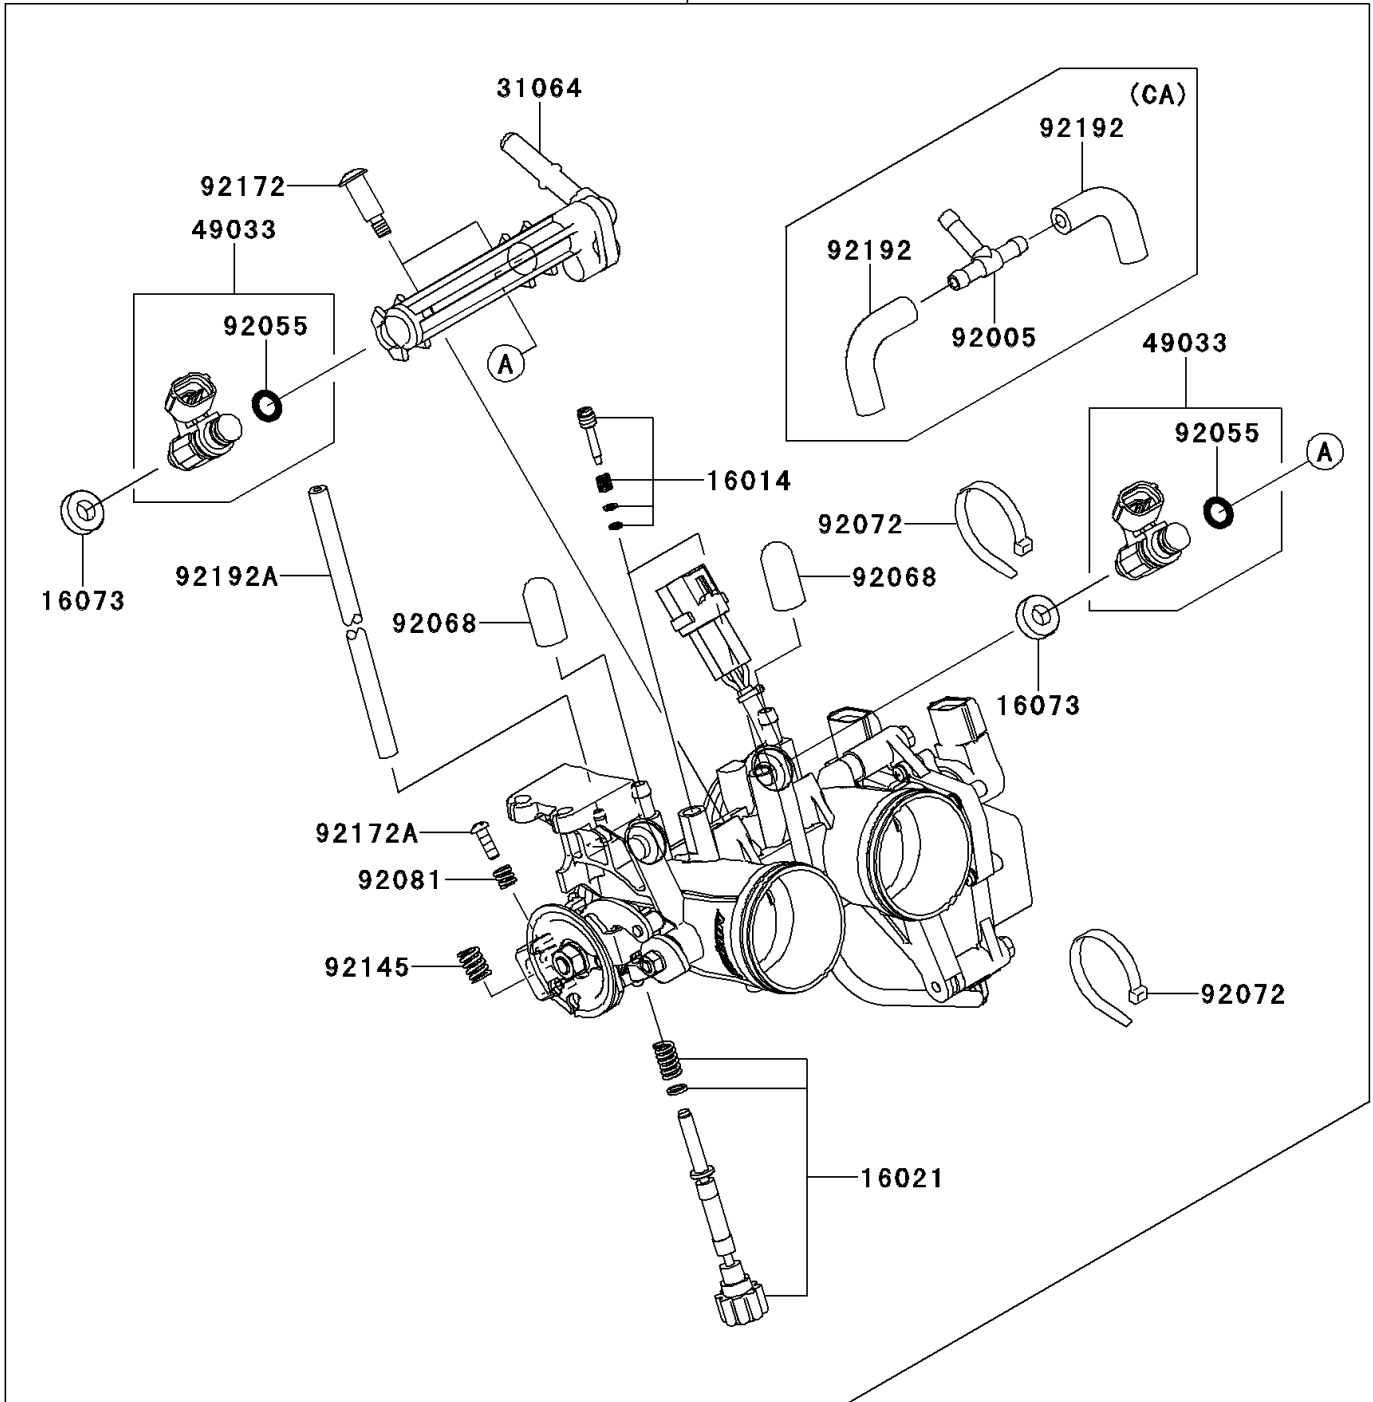

2014 NINJA® 300 ABS PARTS DIAGRAM

Throttle

E1510

16163/A

2014 NINJA® 300 ABS PARTS LIST

Throttle

ITEM NAME	PART NUMBER	QUANTITY
SCREW-PILOT AIR (Ref # 16014)	16014-0002	2
SCREW-THROTTLE STOP (Ref # 16021)	16021-0027	1
INSULATOR (Ref # 16073)	16073-0129	2
THROTTLE-ASSY (Ref # 16163A)	16163-0750	1
PIPE-COMP,FUEL (Ref # 31064)	31064-0164	1
NOZZLE-INJECTION (Ref # 49033)	49033-0558	2
FITTING,3WAY (Ref # 92005)	92005-0730	1
RING-O,INJECTION NOZZLE (Ref # 92055)	92055-0124	2
BAND,SUB-HARNESS (Ref # 92072)	92072-0012	2
SPRING (Ref # 92081)	92081-1620	1
SPRING (Ref # 92145)	92145-0656	1
SCREW,PIPE INJECTION (Ref # 92172)	92172-0064	2
SCREW (Ref # 92172A)	92172-0129	1
TUBE,53MM (Ref # 92192)	92192-1114	2
TUBE,3X7X200 (Ref # 92192A)	92192-1170	1