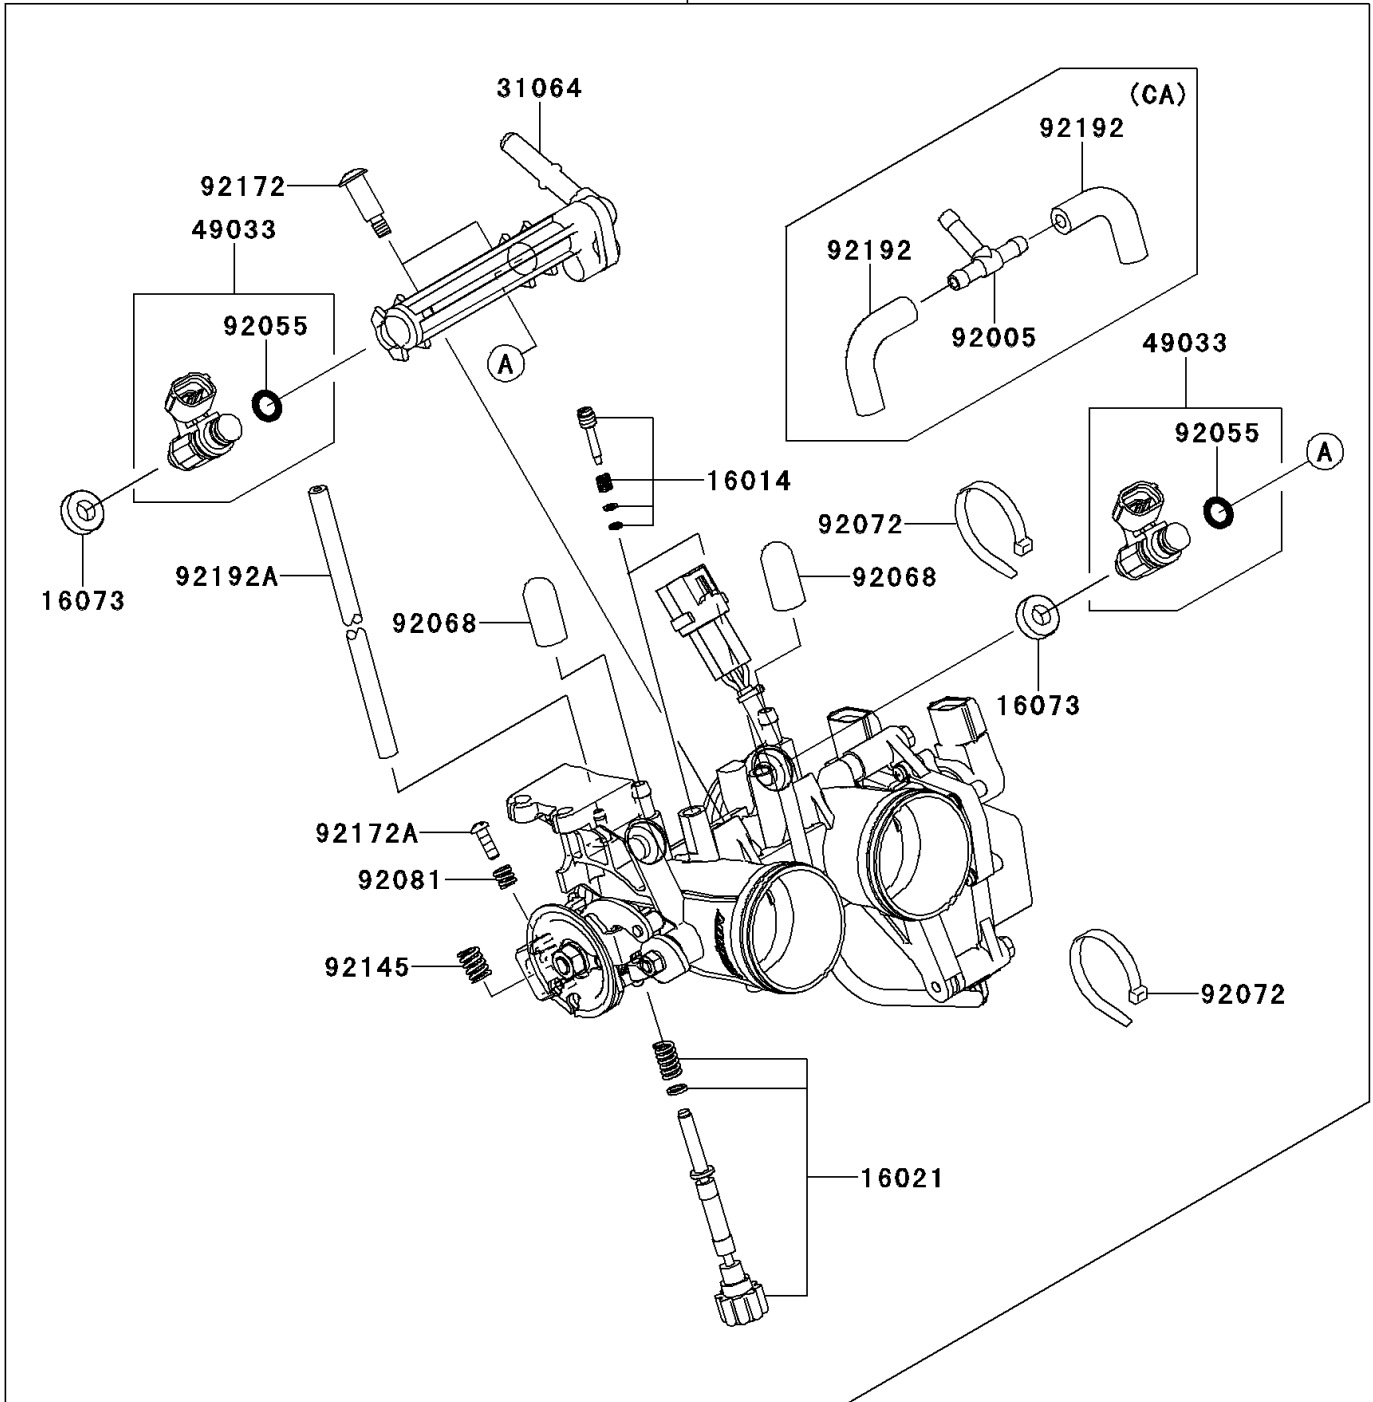

2014 NINJA® 300 ABS SE PARTS DIAGRAM

Throttle

E1510

16163/A

2014 NINJA® 300 ABS SE PARTS LIST

Throttle

ITEM NAME	PART NUMBER	QUANTITY
SCREW-PILOT AIR (Ref # 16014)	16014-0002	2
SCREW-THROTTLE STOP (Ref # 16021)	16021-0027	1
INSULATOR (Ref # 16073)	16073-0129	2
THROTTLE-ASSY (Ref # 16163A)	16163-0750	1
PIPE-COMP,FUEL (Ref # 31064)	31064-0164	1
NOZZLE-INJECTION (Ref # 49033)	49033-0558	2
FITTING,3WAY (Ref # 92005)	92005-0730	1
RING-O,INJECTION NOZZLE (Ref # 92055)	92055-0124	2
BAND,SUB-HARNESS (Ref # 92072)	92072-0012	2
SPRING (Ref # 92081)	92081-1620	1
SPRING (Ref # 92145)	92145-0656	1
SCREW,PIPE INJECTION (Ref # 92172)	92172-0064	2
SCREW (Ref # 92172A)	92172-0129	1
TUBE,53MM (Ref # 92192)	92192-1114	2
TUBE,3X7X200 (Ref # 92192A)	92192-1170	1