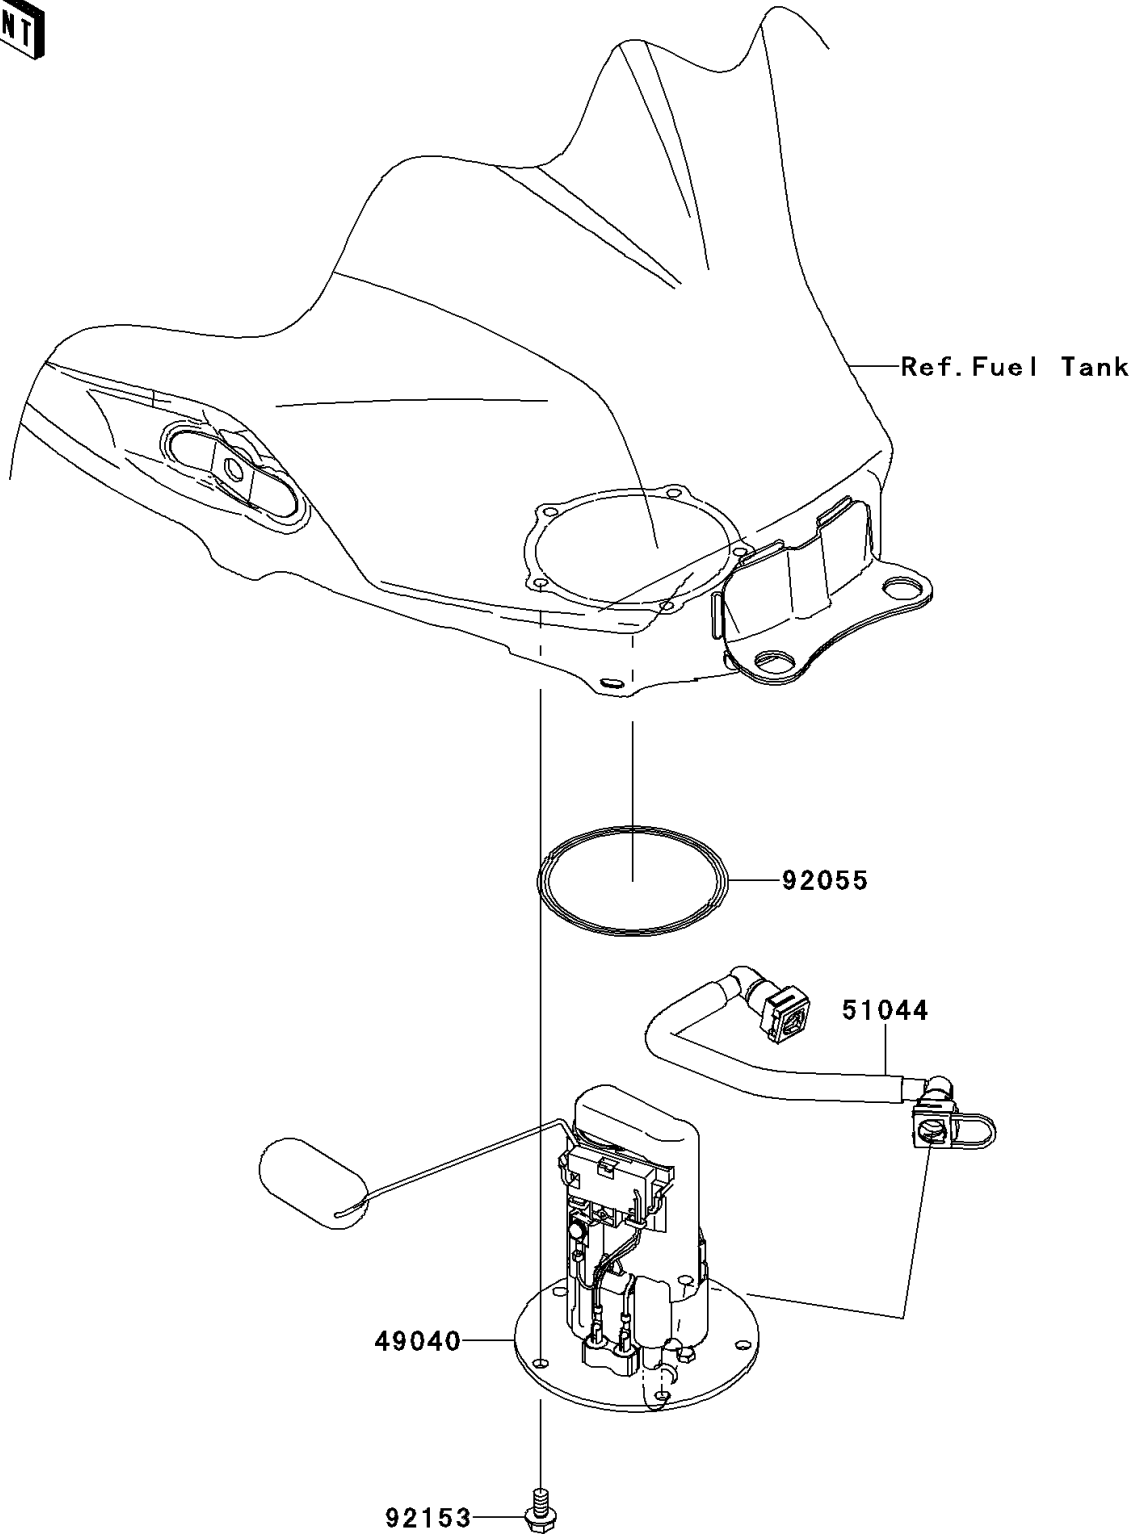

2013 Ninja[®] 300 ABS PARTS DIAGRAM

Fuel Pump

E1520

2013 Ninja® 300 ABS PARTS LIST

Fuel Pump

ITEM NAME	PART NUMBER	QUANTITY
PUMP-FUEL (Ref # 49040)	49040-0713	1
TUBE-ASSY (Ref # 51044)	51044-0721	1
RING-O,74.6X5.7 (Ref # 92055)	92055-0728	1
BOLT,FLANGED,6X12 (Ref # 92153)	92153-1295	5