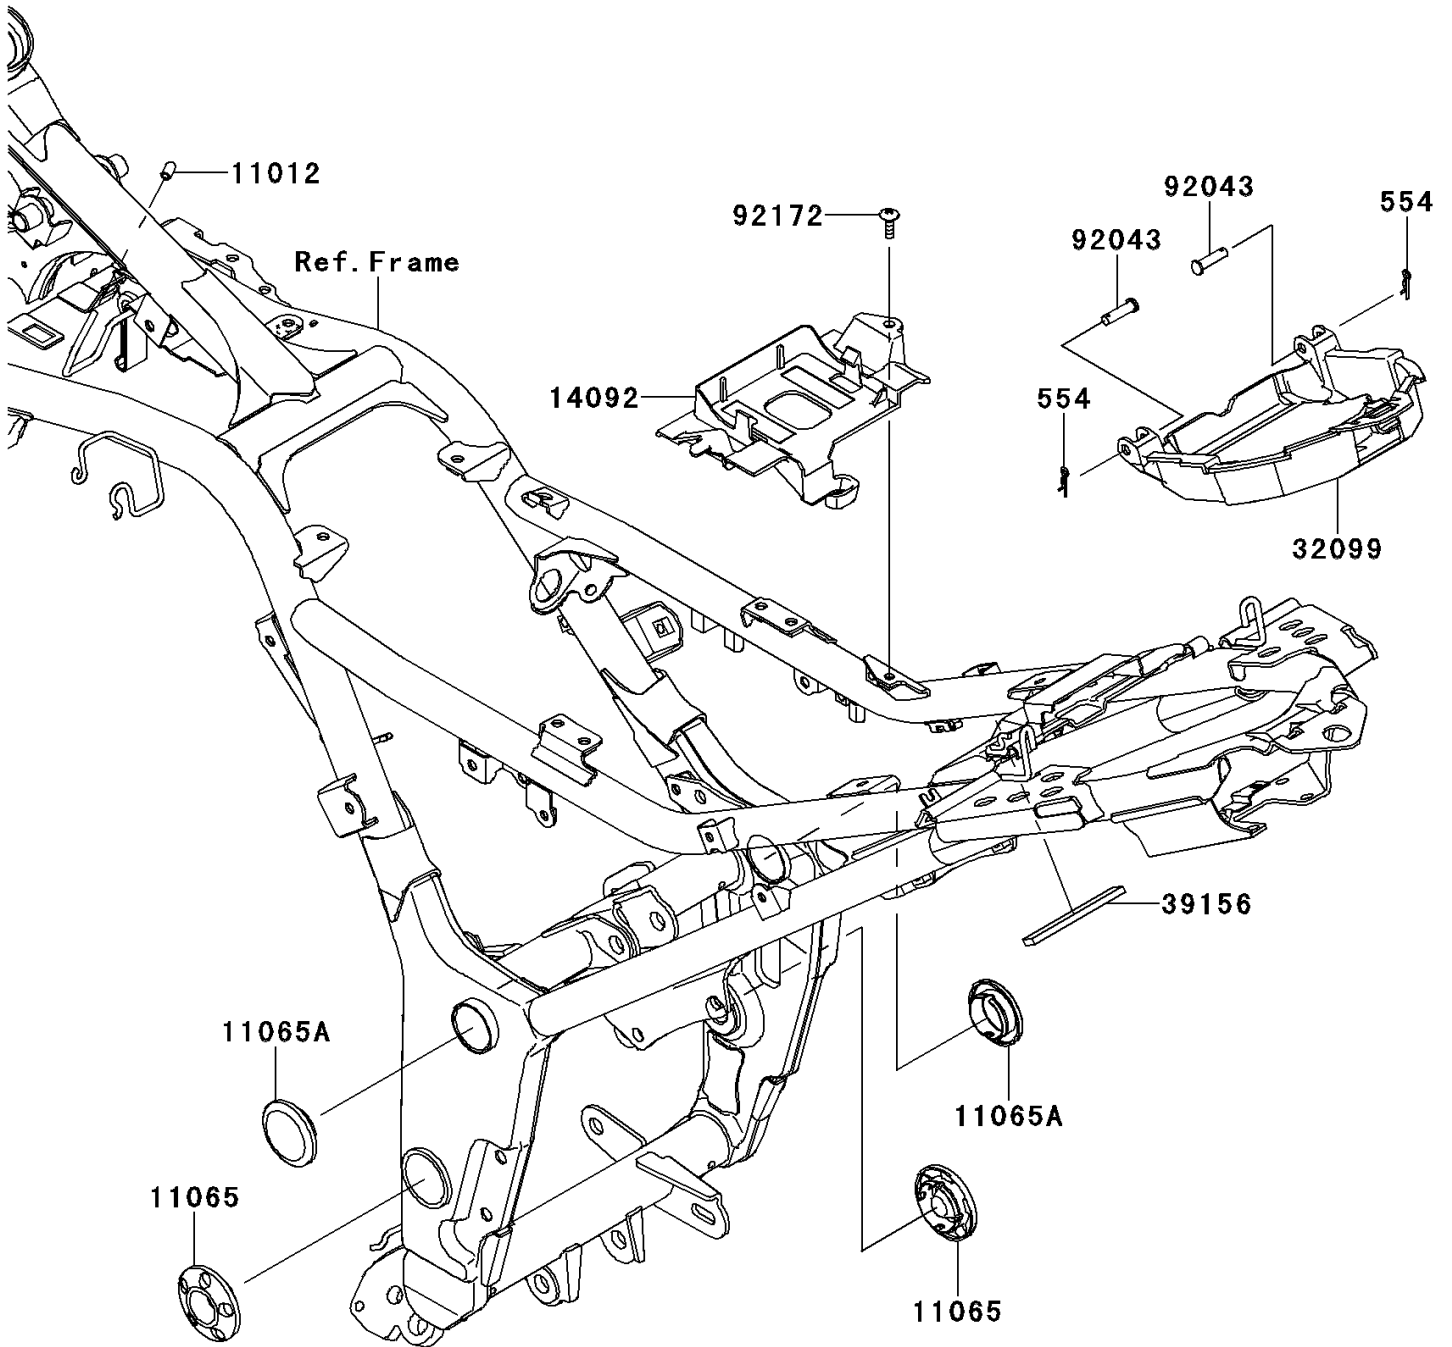

2014 NINJA® 300 ABS PARTS DIAGRAM

Frame Fittings

F2131

2014 NINJA® 300 ABS PARTS LIST

Frame Fittings

ITEM NAME	PART NUMBER	QUANTITY
CAP (Ref # 11012)	11012-1438	1
CAP,SWING ARM BRACKET,BLACK (Ref # 11065)	11065-0262-18T	2
CAP,SWING ARM BRACKET,BLACK (Ref # 11065A)	11065-0748-18T	2
COVER,BATTERY (Ref # 14092)	14092-0920	1
CASE,TOOL (Ref # 32099)	32099-0721	1
PAD,10X90X4 (Ref # 39156)	39156-0990	1
PIN,6X23 (Ref # 92043)	92043-0746	2
SCREW,5X16 (Ref # 92172)	92172-0322	1
PIN-SNAP (Ref # 554)	554DA0600	2