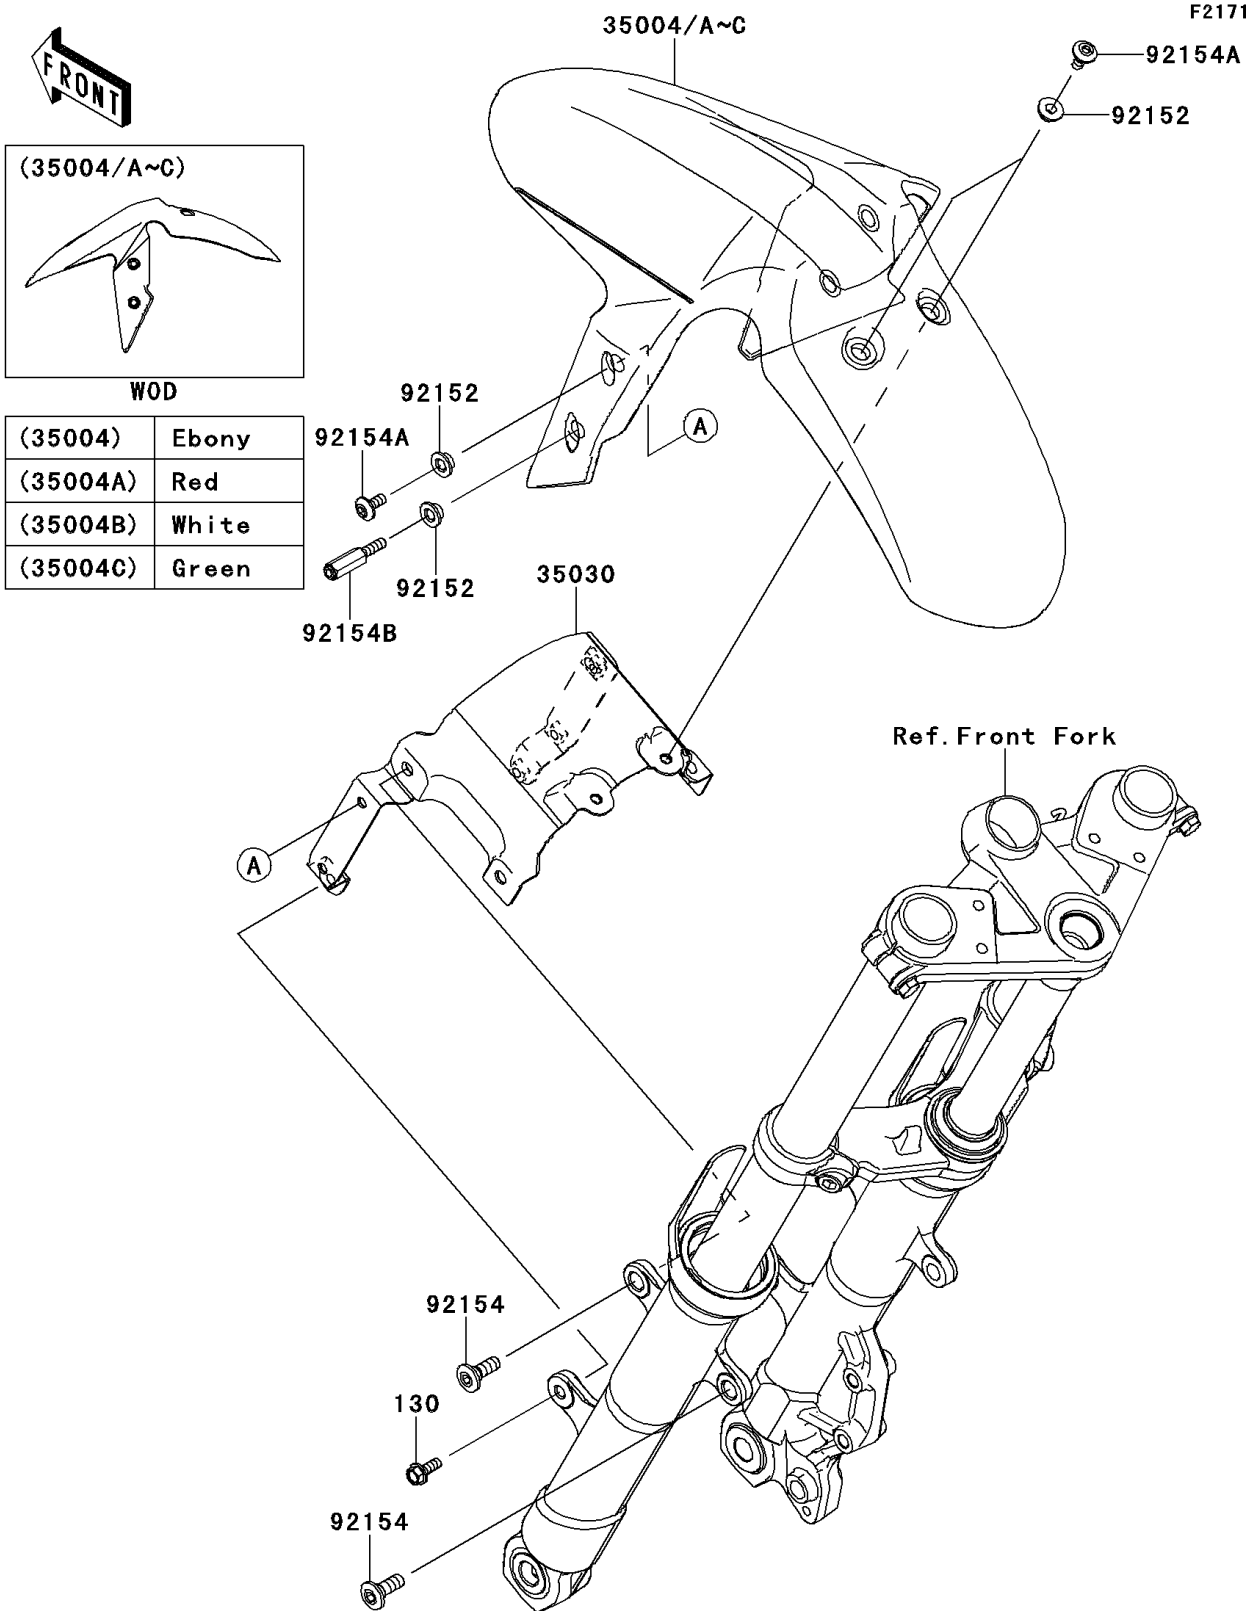

2014 NINJA® 300 ABS PARTS DIAGRAM

Front Fender(s)

2014 NINJA® 300 ABS PARTS LIST

Front Fender(s)

ITEM NAME	PART NUMBER	QUANTITY
FENDER-FRONT,EBONY (Ref # 35004)	35004-0318-H8	1
FENDER-FRONT,P.RED (Ref # 35004A)	35004-0318-15I	1
BRACE-ASSY,FRONT FENDER (Ref # 35030)	35030-0055	1
COLLAR,6.8X10(16)X6.6 (Ref # 92152)	92152-0842	6
BOLT,SOCKET,8X23 (Ref # 92154)	92154-0300	4
BOLT,SOCKET,6X14 (Ref # 92154A)	92154-0932	4
BOLT,6X20 (Ref # 92154B)	92154-1020	2
BOLT-FLANGED,6X18 (Ref # 130)	130BA0618	2