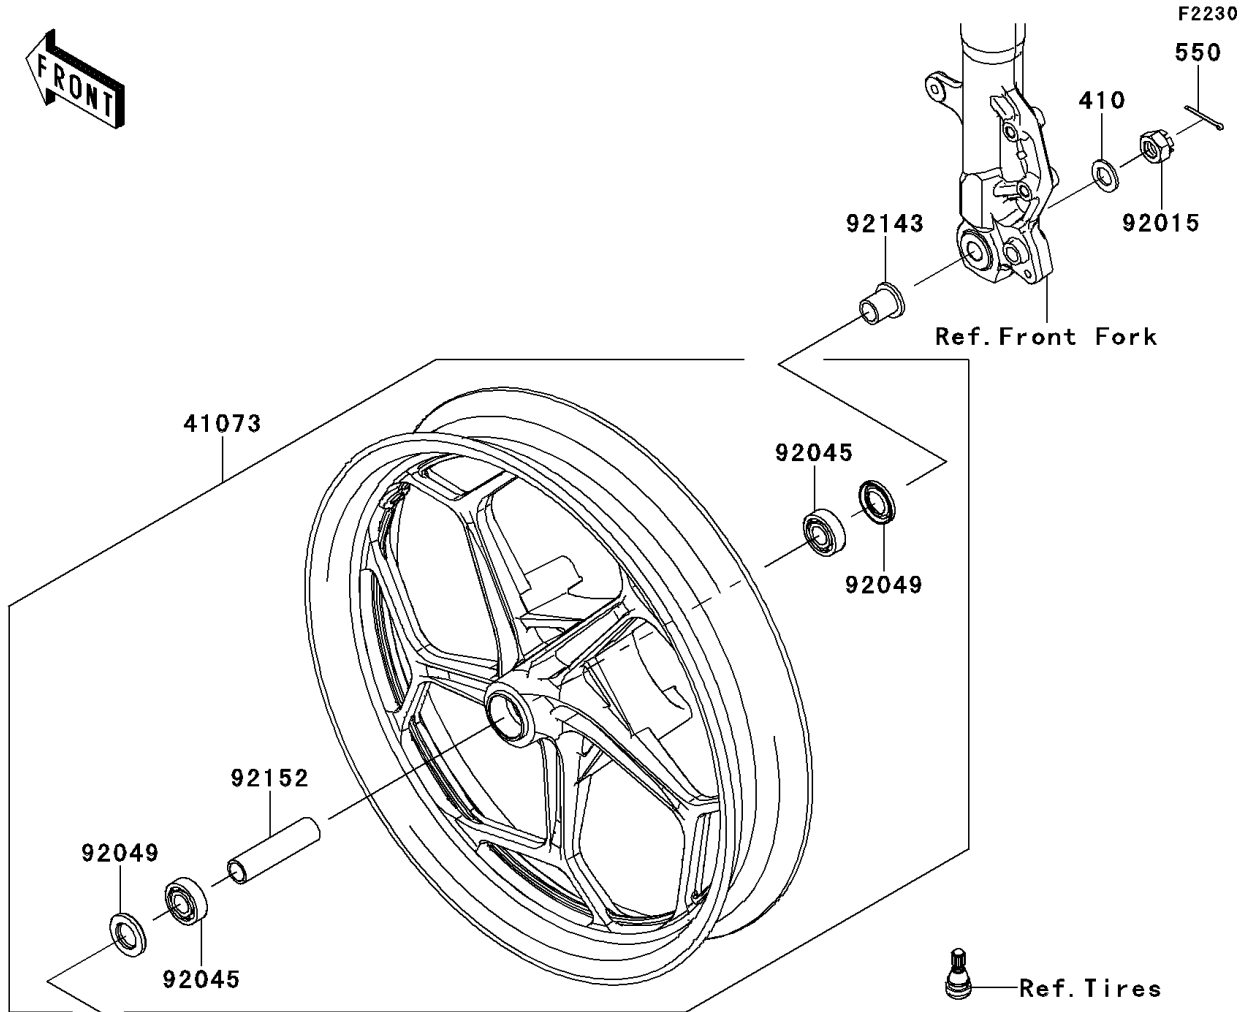

2013 Ninja® 300 ABS PARTS DIAGRAM

Front Wheel(BDF-BEF)

2013 Ninja® 300 ABS PARTS LIST

Front Wheel(BDF-BEF)

ITEM NAME	PART NUMBER	QUANTITY
AXLE,FR (Ref # 41068)	41068-0024	1
WHEEL-ASSY,FR,BLACK (Ref # 41073)	41073-0589-R2	1
NUT,CASTLE,14MM (Ref # 92015)	92015-1765	1
BEARING-BALL,15X35X11 (Ref # 92045)	92045-0734	2
SEAL-OIL (Ref # 92049)	92049-0136	2
COLLAR,FR AXLE,L=24 (Ref # 92143)	92143-1187	2
COLLAR,15.1X20X80 (Ref # 92152)	92152-1586	1
WASHER-PLAIN-SMALL,14MM (Ref # 410)	410AA1400	1
PIN-COTTER,3.0X30 (Ref # 550)	550AA3030	1