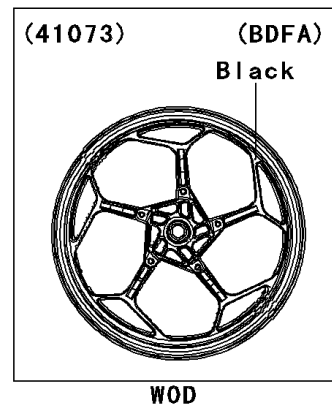

2013 Ninja® 300 ABS PARTS DIAGRAM

Front Wheel(BDF-BEF)

2013 Ninja® 300 ABS PARTS LIST

Front Wheel(BDF-BEF)

ITEM NAME	PART NUMBER	QUANTITY
AXLE,FR (Ref # 41068)	41068-0024	1
WHEEL-ASSY,FR,BLACK (Ref # 41073)	41073-0589-R2	1
NUT,CASTLE,14MM (Ref # 92015)	92015-1765	1
BEARING-BALL,15X35X11 (Ref # 92045)	92045-0734	2
SEAL-OIL (Ref # 92049)	92049-0136	2
COLLAR,FR AXLE,L=24 (Ref # 92143)	92143-1187	2
COLLAR,15.1X20X80 (Ref # 92152)	92152-1586	1
WASHER-PLAIN-SMALL,14MM (Ref # 410)	410AA1400	1
PIN-COTTER,3.0X30 (Ref # 550)	550AA3030	1