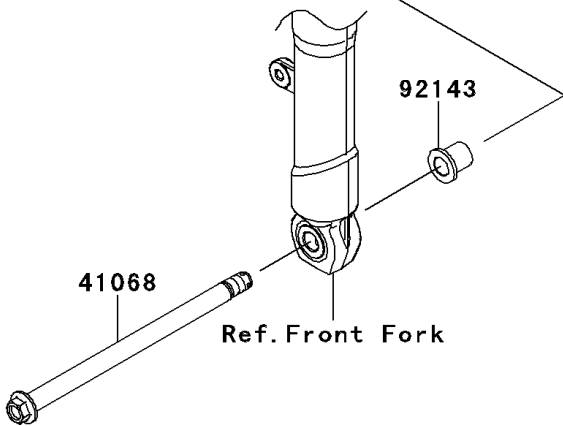

2013 Ninja® 300 ABS PARTS DIAGRAM

Front Wheel(BDF-BEF)

2013 Ninja® 300 ABS PARTS LIST

Front Wheel(BDF-BEF)

ITEM NAME	PART NUMBER	QUANTITY
AXLE,FR (Ref # 41068)	41068-0024	1
WHEEL-ASSY,FR,BLACK (Ref # 41073)	41073-0589-R2	1
NUT,CASTLE,14MM (Ref # 92015)	92015-1765	1
BEARING-BALL,15X35X11 (Ref # 92045)	92045-0734	2
SEAL-OIL (Ref # 92049)	92049-0136	2
COLLAR,FR AXLE,L=24 (Ref # 92143)	92143-1187	2
COLLAR,15.1X20X80 (Ref # 92152)	92152-1586	1
WASHER-PLAIN-SMALL,14MM (Ref # 410)	410AA1400	1
PIN-COTTER,3.0X30 (Ref # 550)	550AA3030	1