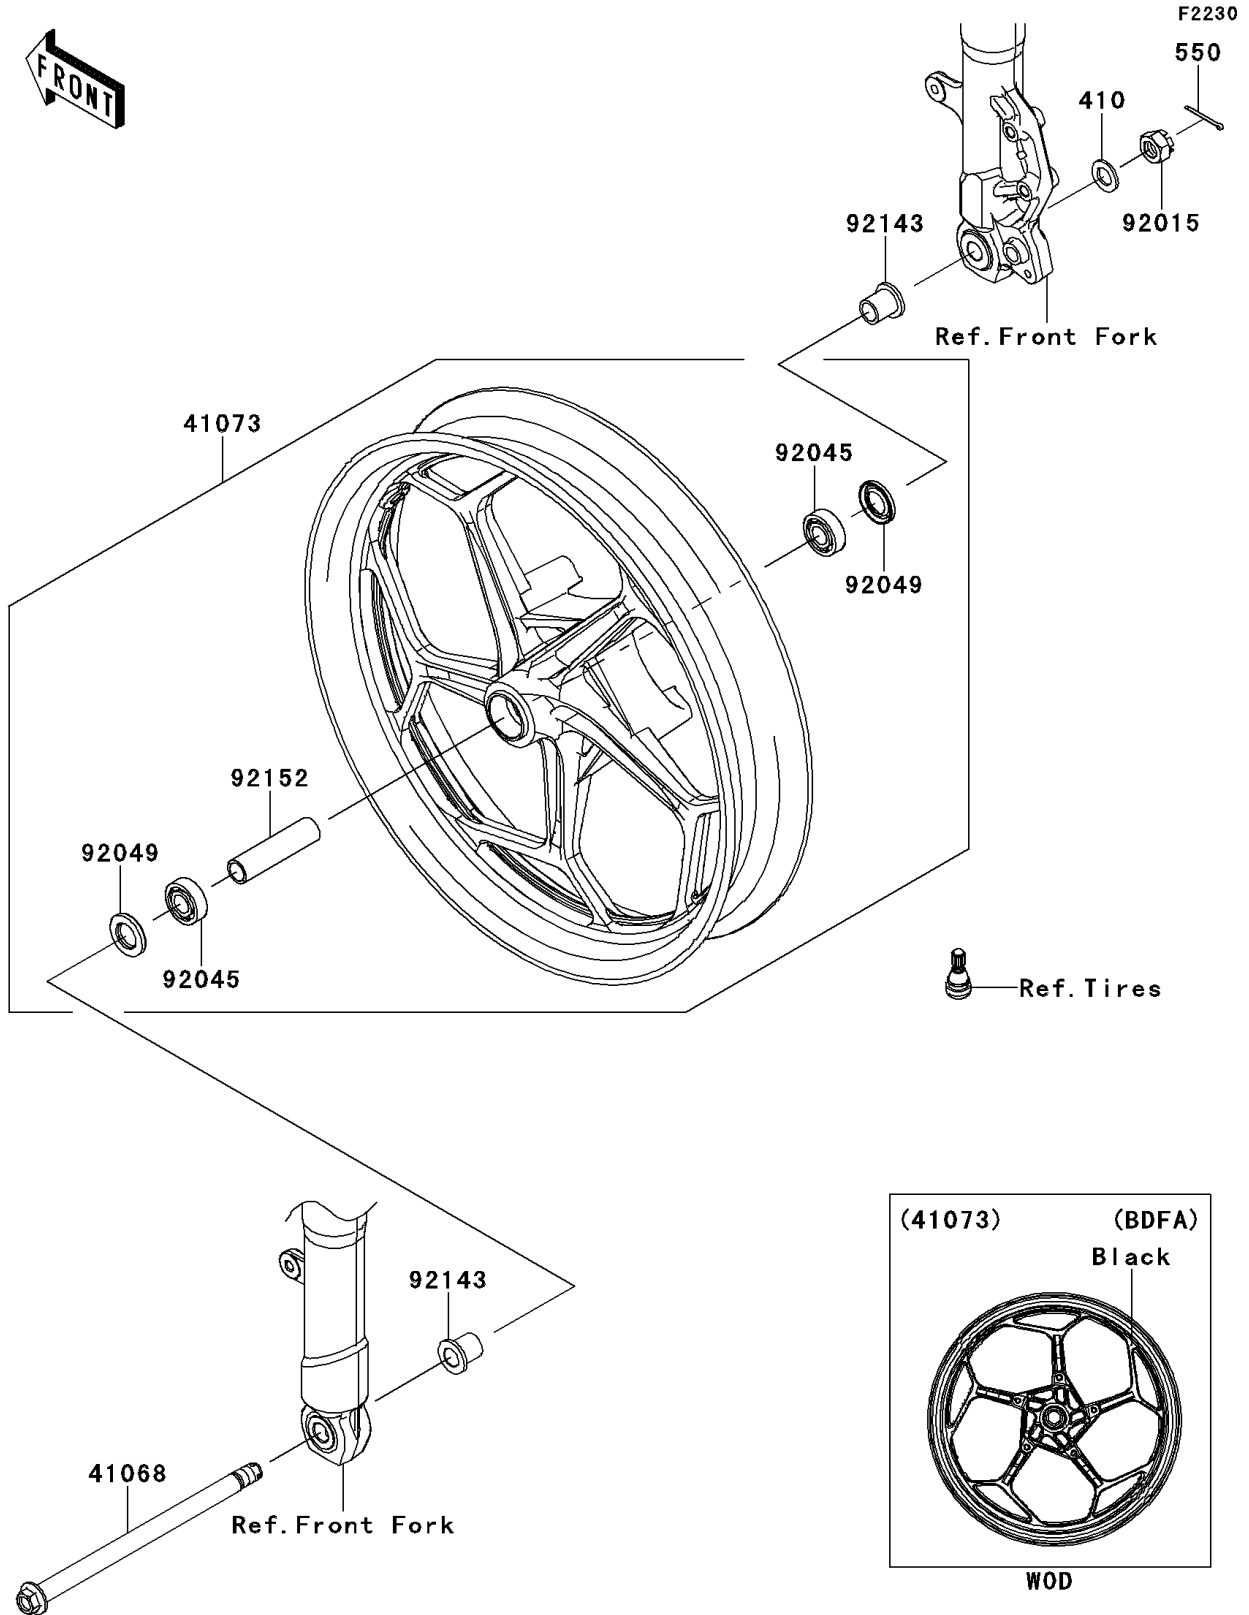

2014 NINJA® 300 ABS PARTS DIAGRAM

Front Wheel(BDF-BEF)

2014 NINJA® 300 ABS PARTS LIST

Front Wheel(BDF-BEF)

ITEM NAME	PART NUMBER	QUANTITY
AXLE,FR (Ref # 41068)	41068-0024	1
WHEEL-ASSY,FR,BLACK (Ref # 41073)	41073-0589-R2	1
NUT,CASTLE,14MM (Ref # 92015)	92015-1765	1
BEARING-BALL,15X35X11 (Ref # 92045)	92045-0734	2
SEAL-OIL (Ref # 92049)	92049-0136	2
COLLAR,FR AXLE,L=24 (Ref # 92143)	92143-1187	2
COLLAR,15.1X20X80 (Ref # 92152)	92152-1586	1
WASHER-PLAIN-SMALL,14MM (Ref # 410)	410AA1400	1
PIN-COTTER,3.0X30 (Ref # 550)	550AA3030	1