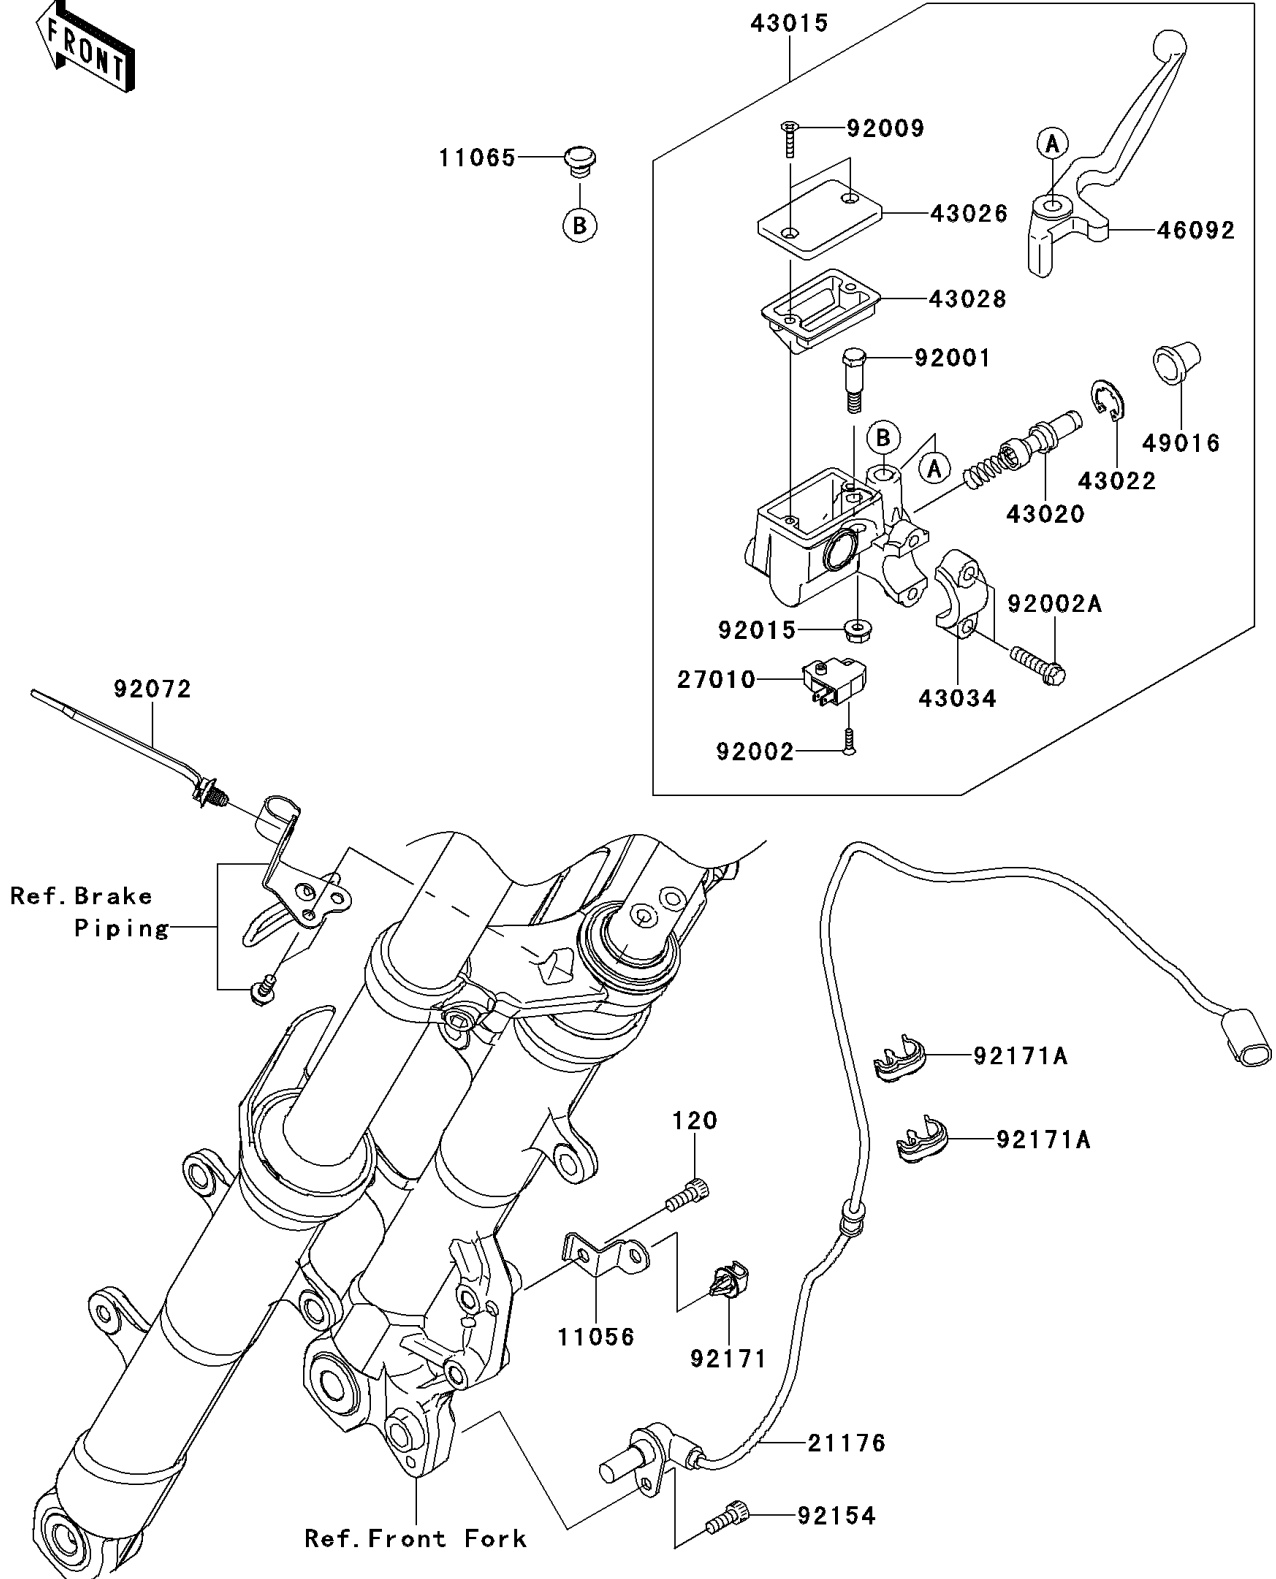

2014 NINJA® 300 ABS SE PARTS DIAGRAM

Front Master Cylinder

F2291

2014 NINJA® 300 ABS SE PARTS LIST

Front Master Cylinder

ITEM NAME	PART NUMBER	QUANTITY
BRACKET (Ref # 11056)	11056-1816	1
CAP,DUMMY (Ref # 11065)	11065-0218	1
SENSOR,ABS,FR (Ref # 21176)	21176-0750	1
SWITCH,BRAKE (Ref # 27010)	27010-1170	1
CYLINDER-ASSY-MASTER,FR (Ref # 43015)	43015-0110	1
PISTON-COMP-BRAKE (Ref # 43020)	43020-1095	1
STOPPER-BRAKE,PISTON (Ref # 43022)	43022-1010	1
CAP-BRAKE (Ref # 43026)	43026-1074	1
DIAPHRAGM (Ref # 43028)	43028-1061	1
HOLDER-BRAKE,MASTER CYLINDER (Ref # 43034)	43034-1016	1
LEVER-GRIP,FRONT BRAKE (Ref # 46092)	46092-0028	1
COVER-SEAL,MASTER CYLINDER (Ref # 49016)	49016-1044	1
BOLT,FRONT BRAKE LEVER (Ref # 92001)	92001-1728	1
BOLT,SCREW,4X12 (Ref # 92002)	92002-1323	1
BOLT (Ref # 92002A)	92002-1894	2
SCREW,4MM (Ref # 92009)	92009-1458	2
NUT,FLANGED,6MM,BLACK (Ref # 92015)	92015-1233	1
BAND (Ref # 92072)	92072-1414	1
BOLT,SOCKET,6X16 (Ref # 92154)	92154-0235	1
CLAMP (Ref # 92171)	92171-0640	1
CLAMP,BRAKE HOSE (Ref # 92171A)	92171-1819	2
BOLT-SOCKET,6X16 (Ref # 120)	120CA0616	1