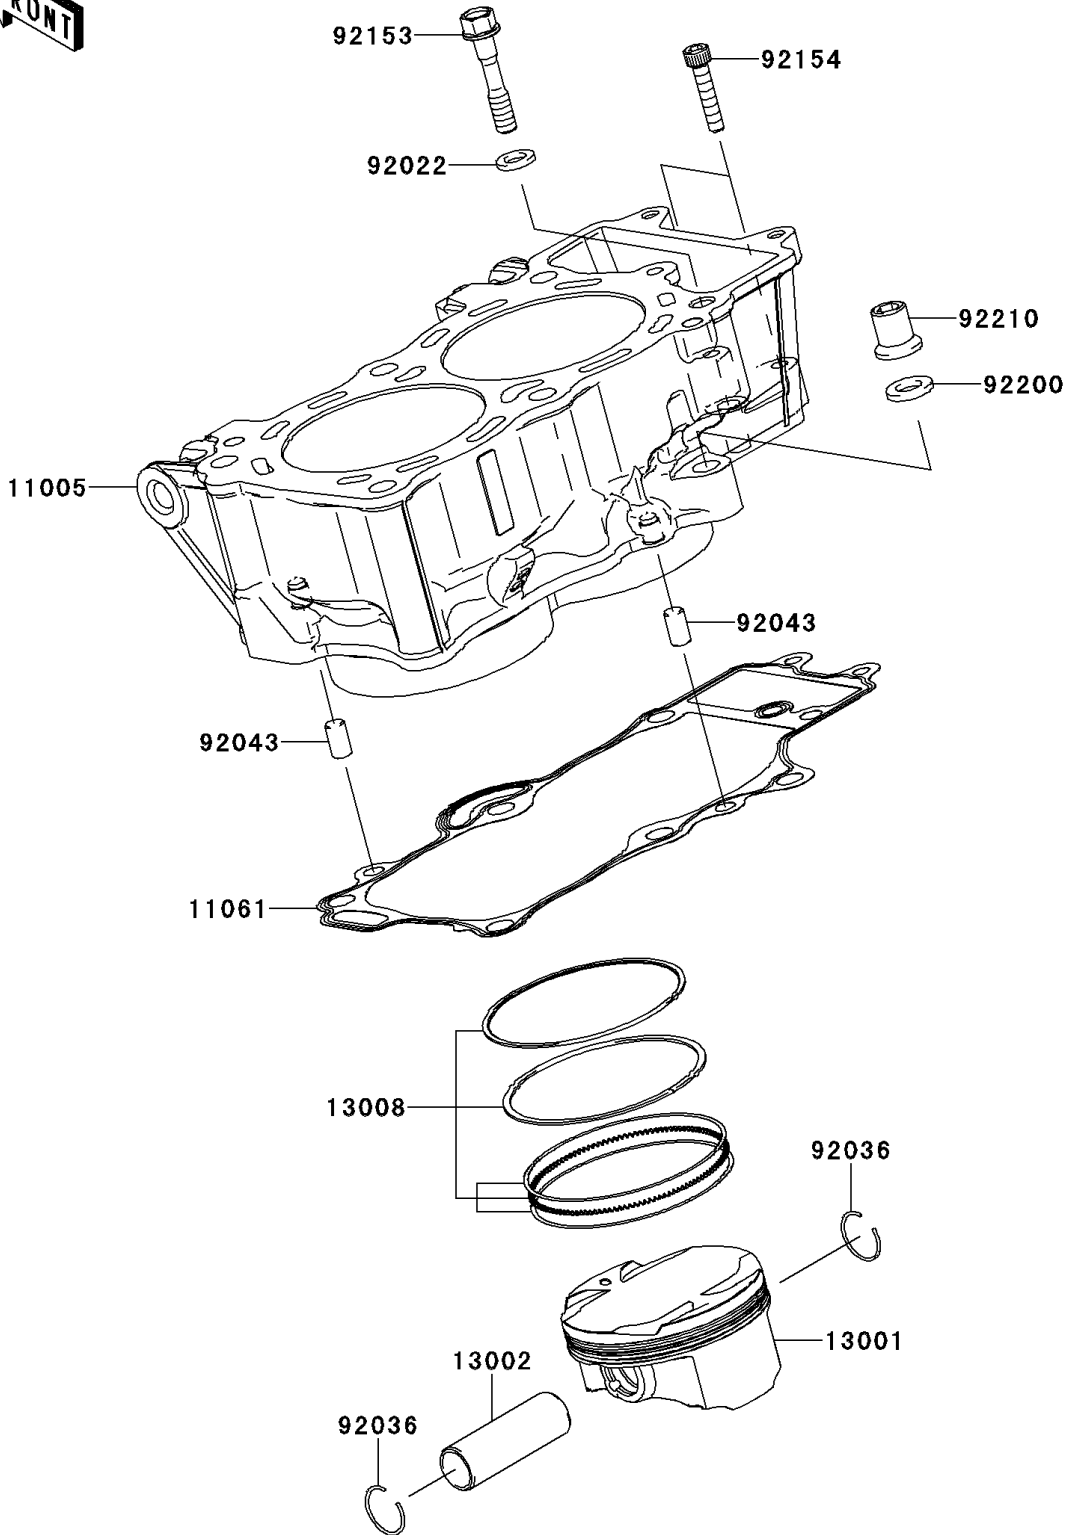

2014 VERSYS® ABS PARTS DIAGRAM

Cylinder/Piston(s)

E1120

2014 VERSYS® ABS PARTS LIST

Cylinder/Piston(s)

ITEM NAME	PART NUMBER	QUANTITY
CYLINDER-ENGINE (Ref # 11005)	11005-0082	1
GASKET,CYLINDER BASE (Ref # 11061)	11061-0171	1
PISTON-ENGINE (Ref # 13001)	13001-0733	2
PIN-PISTON (Ref # 13002)	13002-0007	2
RING-SET-PISTON (Ref # 13008)	13008-1196	2
WASHER,9X15.5X2 (Ref # 92022)	92022-1401	1
RING-SNAP,PISTON PIN (Ref # 92036)	92036-008	4
PIN,8X14 (Ref # 92043)	92043-1567	2
BOLT,8X43 (Ref # 92153)	92153-1011	1
BOLT,SOCKET,6X30 (Ref # 92154)	92154-0116	2
WASHER,10.5X19X2.3 (Ref # 92200)	92200-0363	1
NUT (Ref # 92210)	92210-0223	1