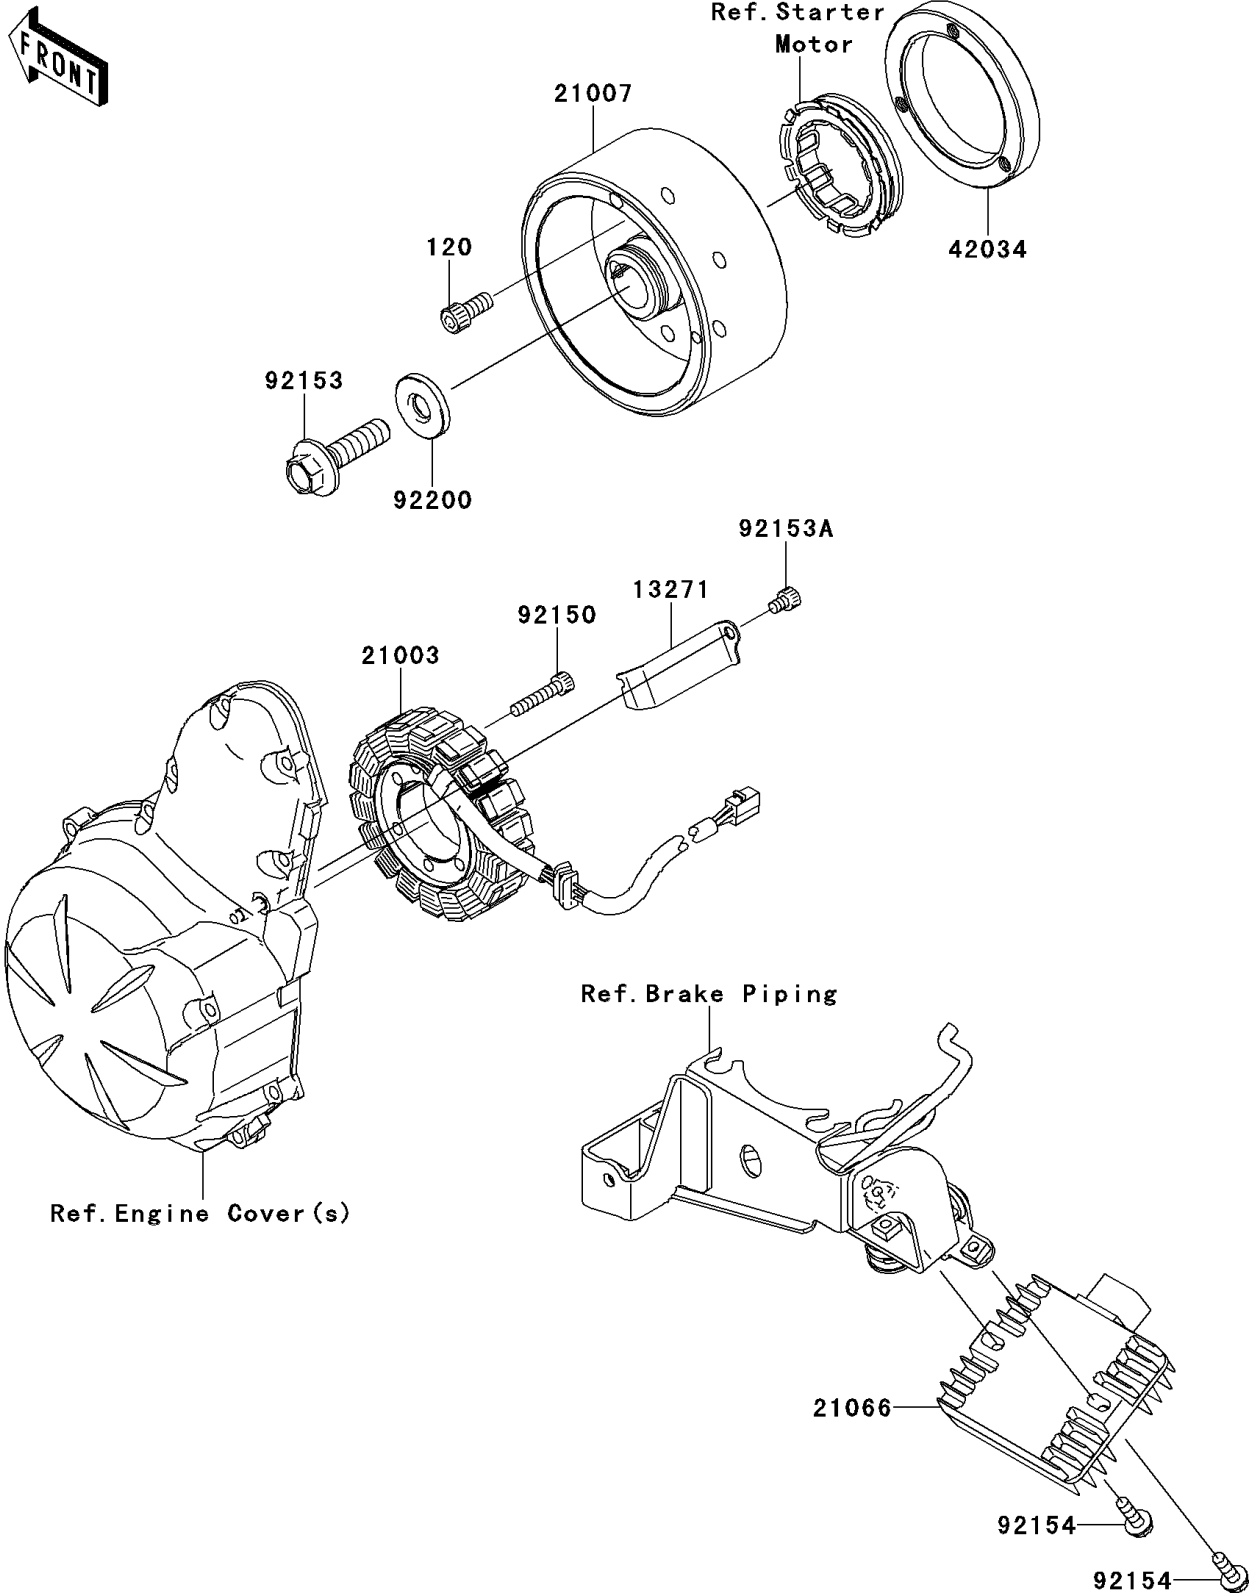

2014 VERSYS® ABS PARTS DIAGRAM

Generator

E1810

2014 VERSYS® ABS PARTS LIST

Generator

ITEM NAME	PART NUMBER	QUANTITY
PLATE (Ref # 13271)	13271-0952	1
STATOR (Ref # 21003)	21003-0042	1
ROTOR (Ref # 21007)	21007-0075	1
REGULATOR-VOLTAGE (Ref # 21066)	21066-0033	1
COUPLING (Ref # 42034)	42034-1143	1
BOLT,SOCKET,6X30 (Ref # 92150)	92150-1433	3
BOLT,FLANGED,12X45 (Ref # 92153)	92153-0951	1
BOLT,SOCKET,6X8 (Ref # 92153A)	92153-1414	1
BOLT,FLANGED,6X20 (Ref # 92154)	92154-0776	2
WASHER,12X33X5 (Ref # 92200)	92200-0220	1
BOLT-SOCKET,8X18 (Ref # 120)	120CA0818	3