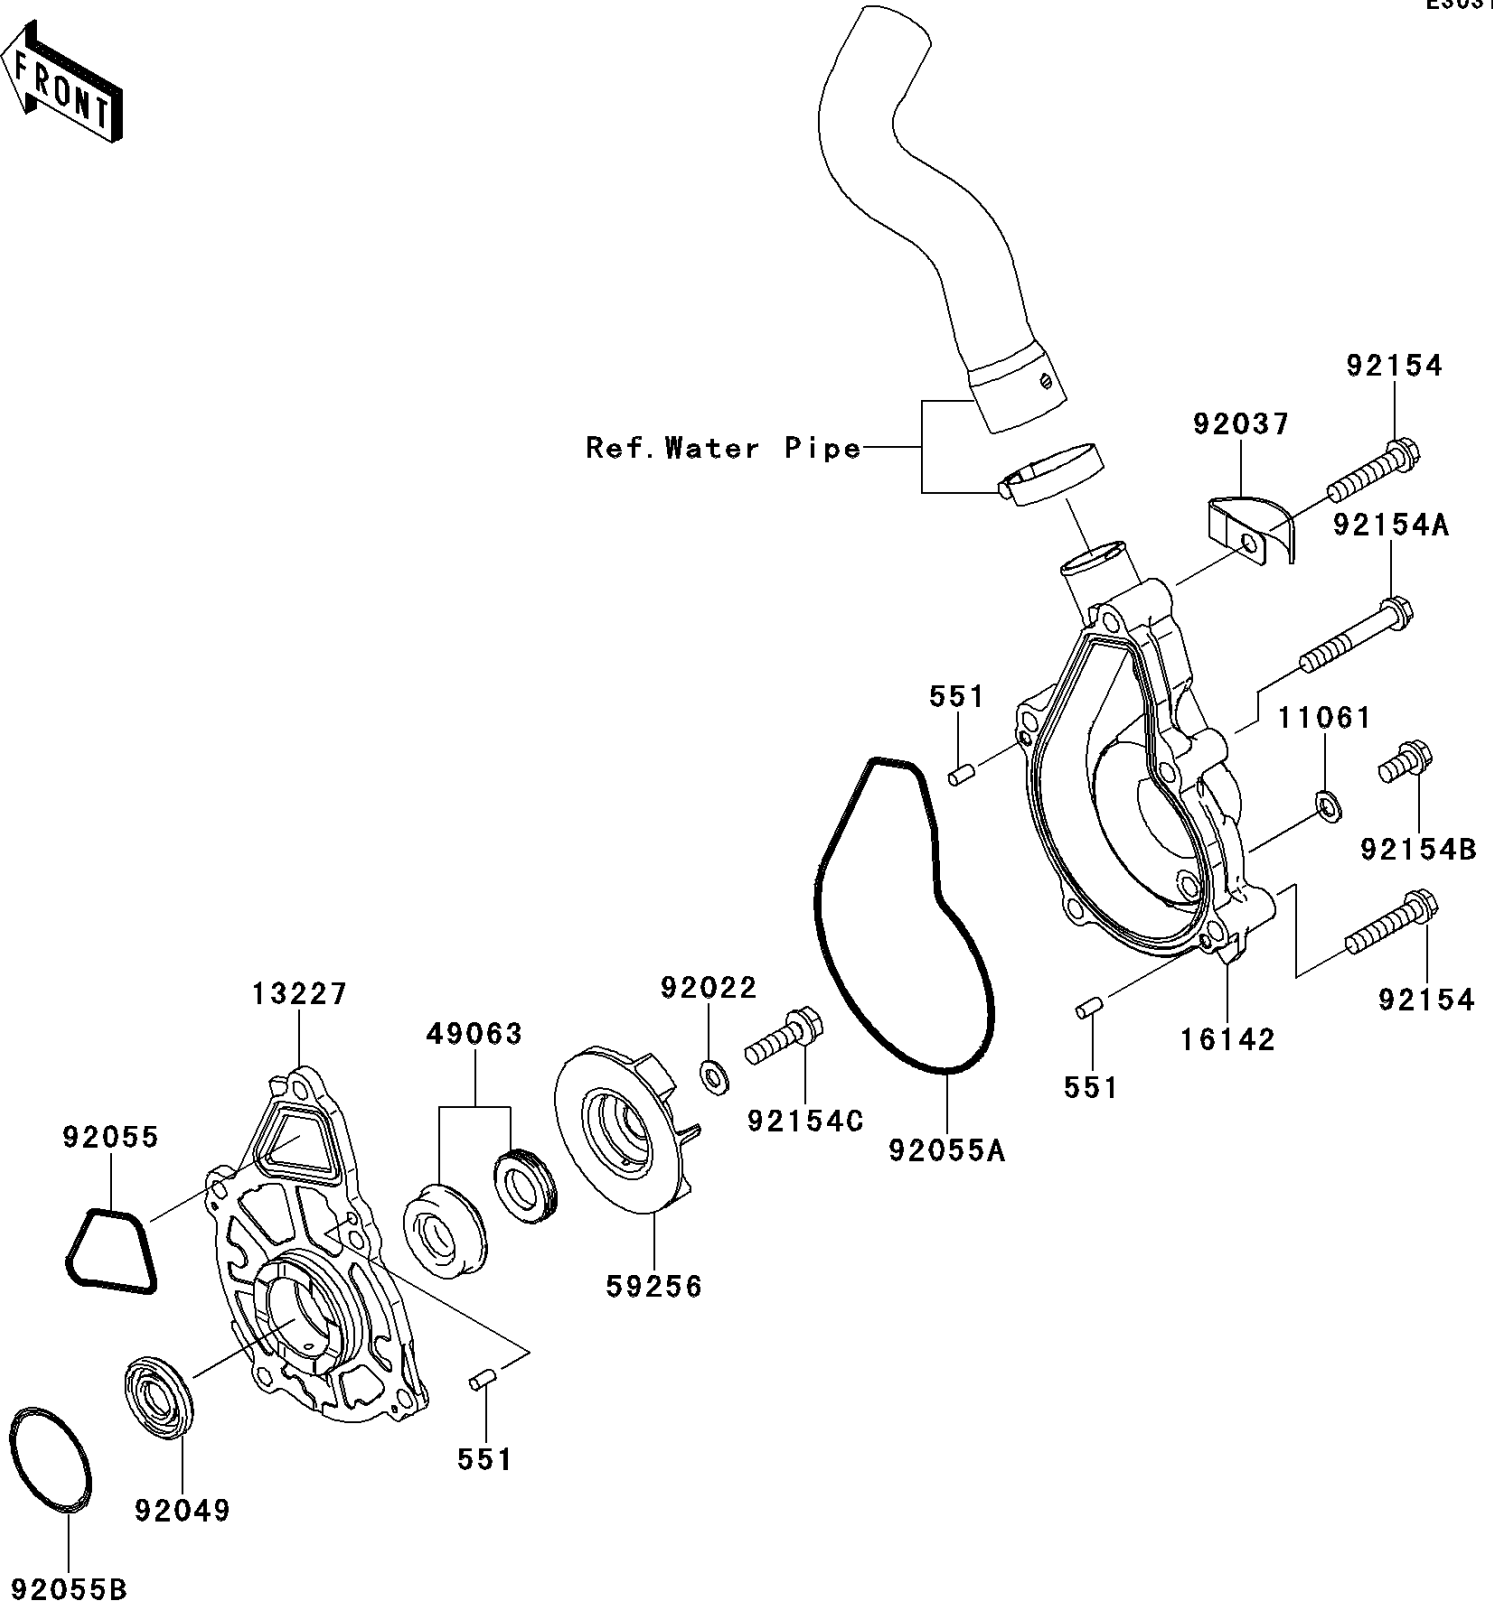

2014 VERSYS[®] ABS PARTS DIAGRAM

Water Pump

E3031

2014 VERSYS® ABS PARTS LIST

Water Pump

ITEM NAME	PART NUMBER	QUANTITY
GASKET (Ref # 11061)	11061-0107	1
HOUSING (Ref # 13227)	13227-0023	1
COVER-PUMP (Ref # 16142)	16142-0058	1
SEAL-MECHANICAL,WATER (Ref # 49063)	49063-1055	1
IMPELLER (Ref # 59256)	59256-0009	1
WASHER,6.1X12X1 (Ref # 92022)	92022-077	1
CLAMP (Ref # 92037)	92037-1680	1
SEAL-OIL,12X28.55X5 (Ref # 92049)	92049-0115	1
RING-O,CASE-HOUSING (Ref # 92055)	92055-0082	1
RING-O,HOUSING-PUMP COVER (Ref # 92055A)	92055-0083	1
RING-O,33.2MM (Ref # 92055B)	92055-1155	1
BOLT,FLANGED,6X30 (Ref # 92154)	92154-0778	2
BOLT,FLANGED,6X40 (Ref # 92154A)	92154-0782	3
BOLT,FLANGED,6X12 (Ref # 92154B)	92154-0810	1
BOLT,FLANGED,6X22 (Ref # 92154C)	92154-1069	1
PIN-DOWEL,4X8 (Ref # 551)	551A0408	3