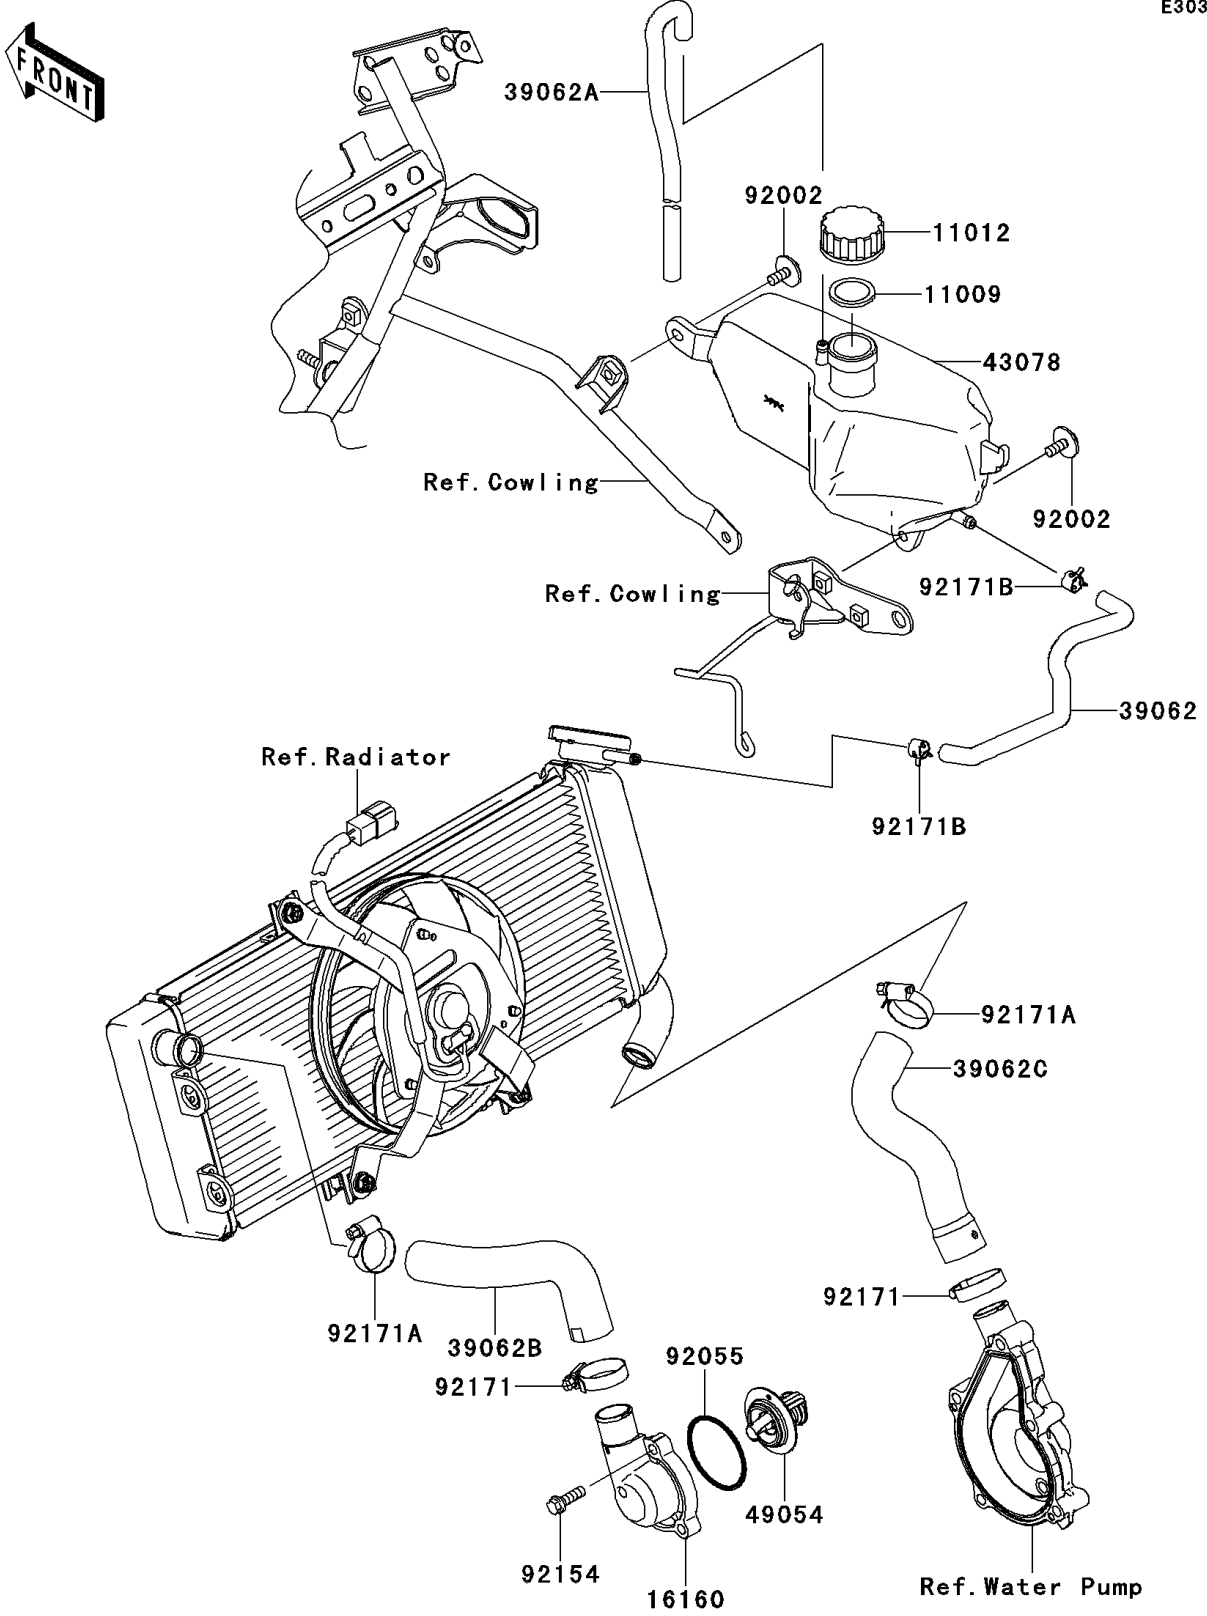

2014 VERSYS® ABS PARTS DIAGRAM

Water Pipe

E3037

2014 VERSYS® ABS PARTS LIST

Water Pipe

ITEM NAME	PART NUMBER	QUANTITY
GASKET,RESERVOIR TANK CAP (Ref # 11009)	11009-1145	1
CAP (Ref # 11012)	11012-1084	1
BODY,THERMO (Ref # 16160)	16160-0181	1
HOSE-COOLING,RAD-RESERVOIR (Ref # 39062)	39062-0163	1
HOSE-COOLING,BREATHER (Ref # 39062A)	39062-0164	1
HOSE-COOLING,HEAD-RAD. (Ref # 39062B)	39062-0254	1
HOSE-COOLING,W.PUMP-RAD (Ref # 39062C)	39062-0265	1
RESERVOIR (Ref # 43078)	43078-0065	1
THERMOSTAT (Ref # 49054)	49054-0001	1
BOLT,6X16 (Ref # 92002)	92002-1188	2
RING-O,44.7X2.4 (Ref # 92055)	92055-0160	1
BOLT,FLANGED,6X20 (Ref # 92154)	92154-0814	3
CLAMP (Ref # 92171)	92171-0261	2
CLAMP (Ref # 92171A)	92171-0337	2
CLAMP,10.5X8X0.7 (Ref # 92171B)	92171-1992	2