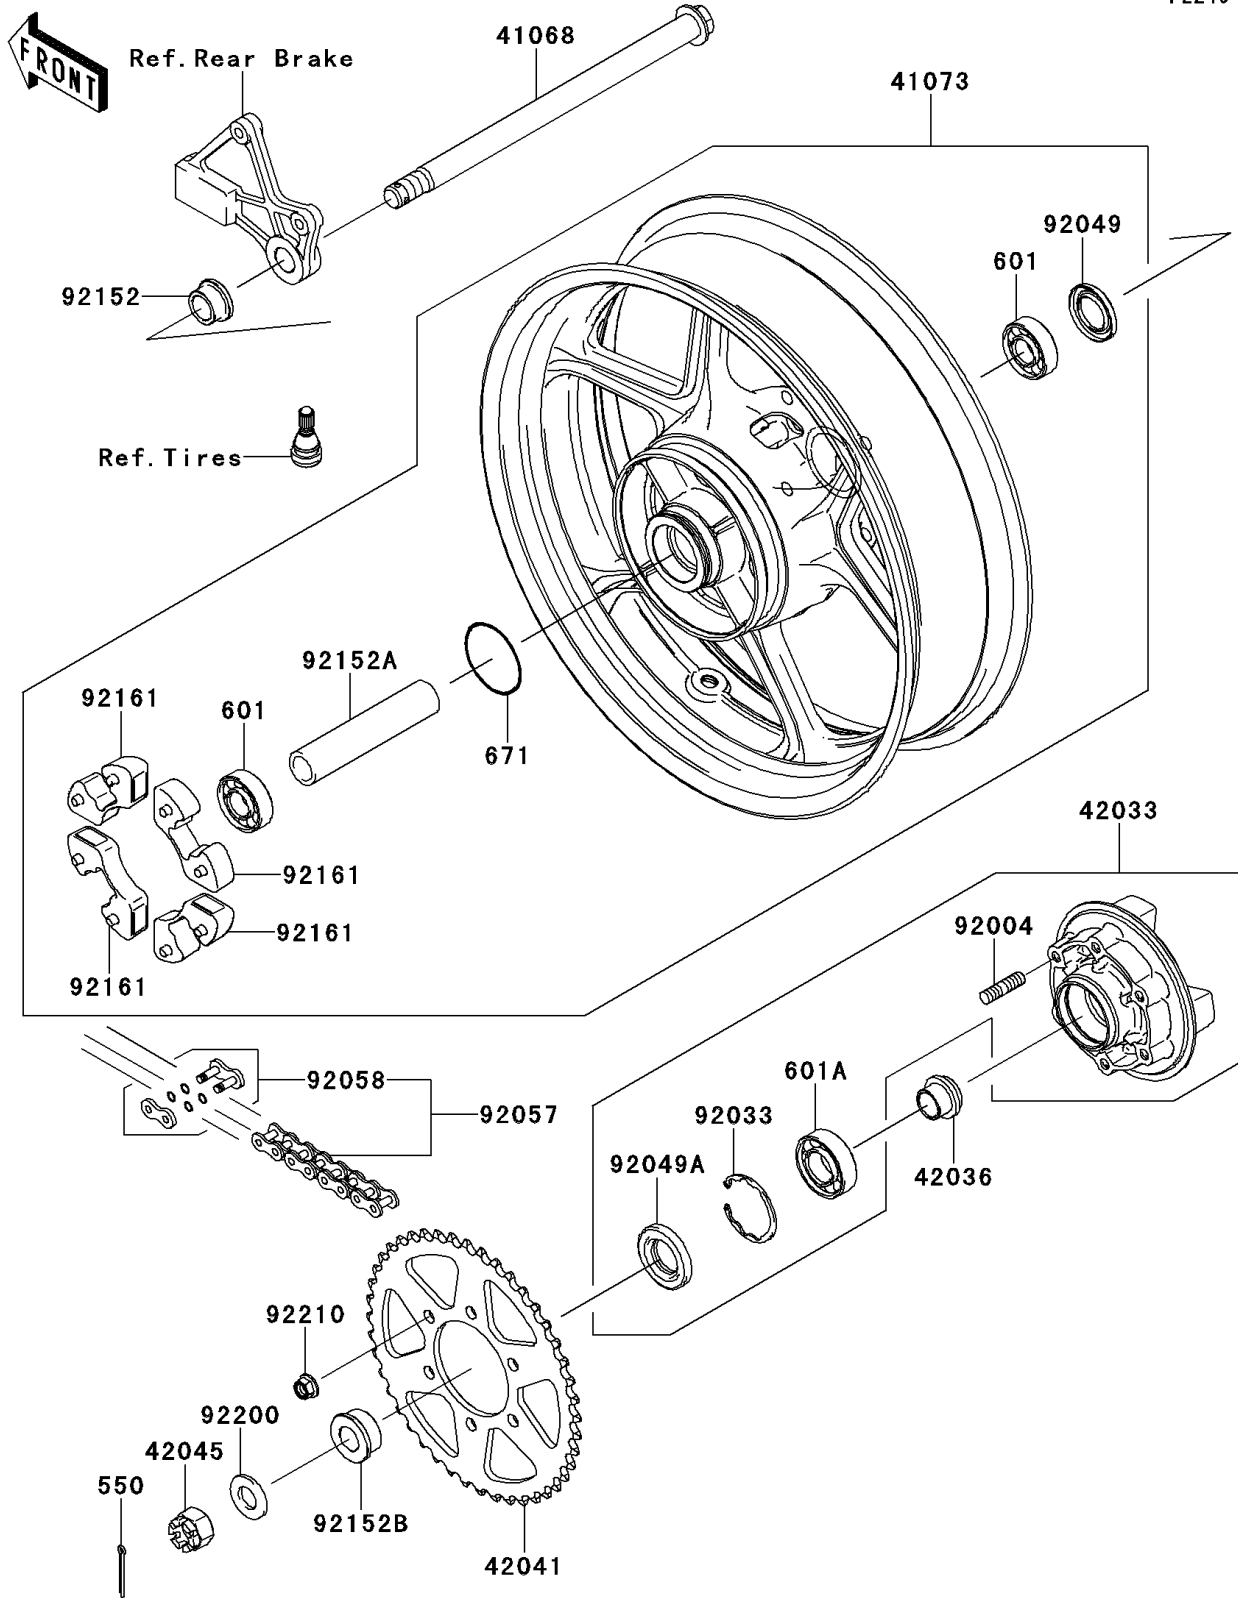

# 2014 VERSYS® ABS PARTS DIAGRAM

Rear Hub

F2240

## 2014 VERSYS® ABS PARTS LIST

### Rear Hub

ITEM NAME	PART NUMBER	QUANTITY
AXLE,RR (Ref # 41068)	41068-0054	1
WHEEL-ASSY,RR,G.BLACK (Ref # 41073)	41073-0146-QT	1
COUPLING-ASSY,RR HUB (Ref # 42033)	42033-0043	1
SLEEVE,RR HUB,L=23 (Ref # 42036)	42036-1251	1
SPROCKET-HUB,46T (Ref # 42041)	42041-0087	1
NUT,CASTLE,18MM (Ref # 42045)	42045-018	1
STUD,10X19 (Ref # 92004)	92004-0028	6
RING-SNAP,52MM (Ref # 92033)	92033-1043	1
SEAL-OIL,28 47 5 (Ref # 92049)	92049-0140	1
SEAL-OIL (Ref # 92049A)	92049-1287	1
CHAIN,DRIVE,DID520VP2X114L (Ref # 92057)	92057-0163	1
JOINT-CHAIN,DRIVE (Ref # 92058)	92058-0018	1
COLLAR,RR AXLE,RH,L=17 (Ref # 92152)	92152-0302	1
COLLAR,20.2X28X133 (Ref # 92152A)	92152-0748	1
COLLAR,RR AXLE,LH,L=18 (Ref # 92152B)	92152-0822	1
DAMPER,SHOCK,RR HUB (Ref # 92161)	92161-0303	4
WASHER,19X36X3.2 (Ref # 92200)	92200-0296	1
NUT,LOCK,FLANGED,10MM (Ref # 92210)	92210-0276	6
PIN-COTTER,4.0X35 (Ref # 550)	550AA4035	1
BEARING-BALL,6204UUC3 (Ref # 601)	601B6204UU	2
BEARING-BALL (Ref # 601A)	601B6205UU	1
O RING,60MM (Ref # 671)	671B2560	1