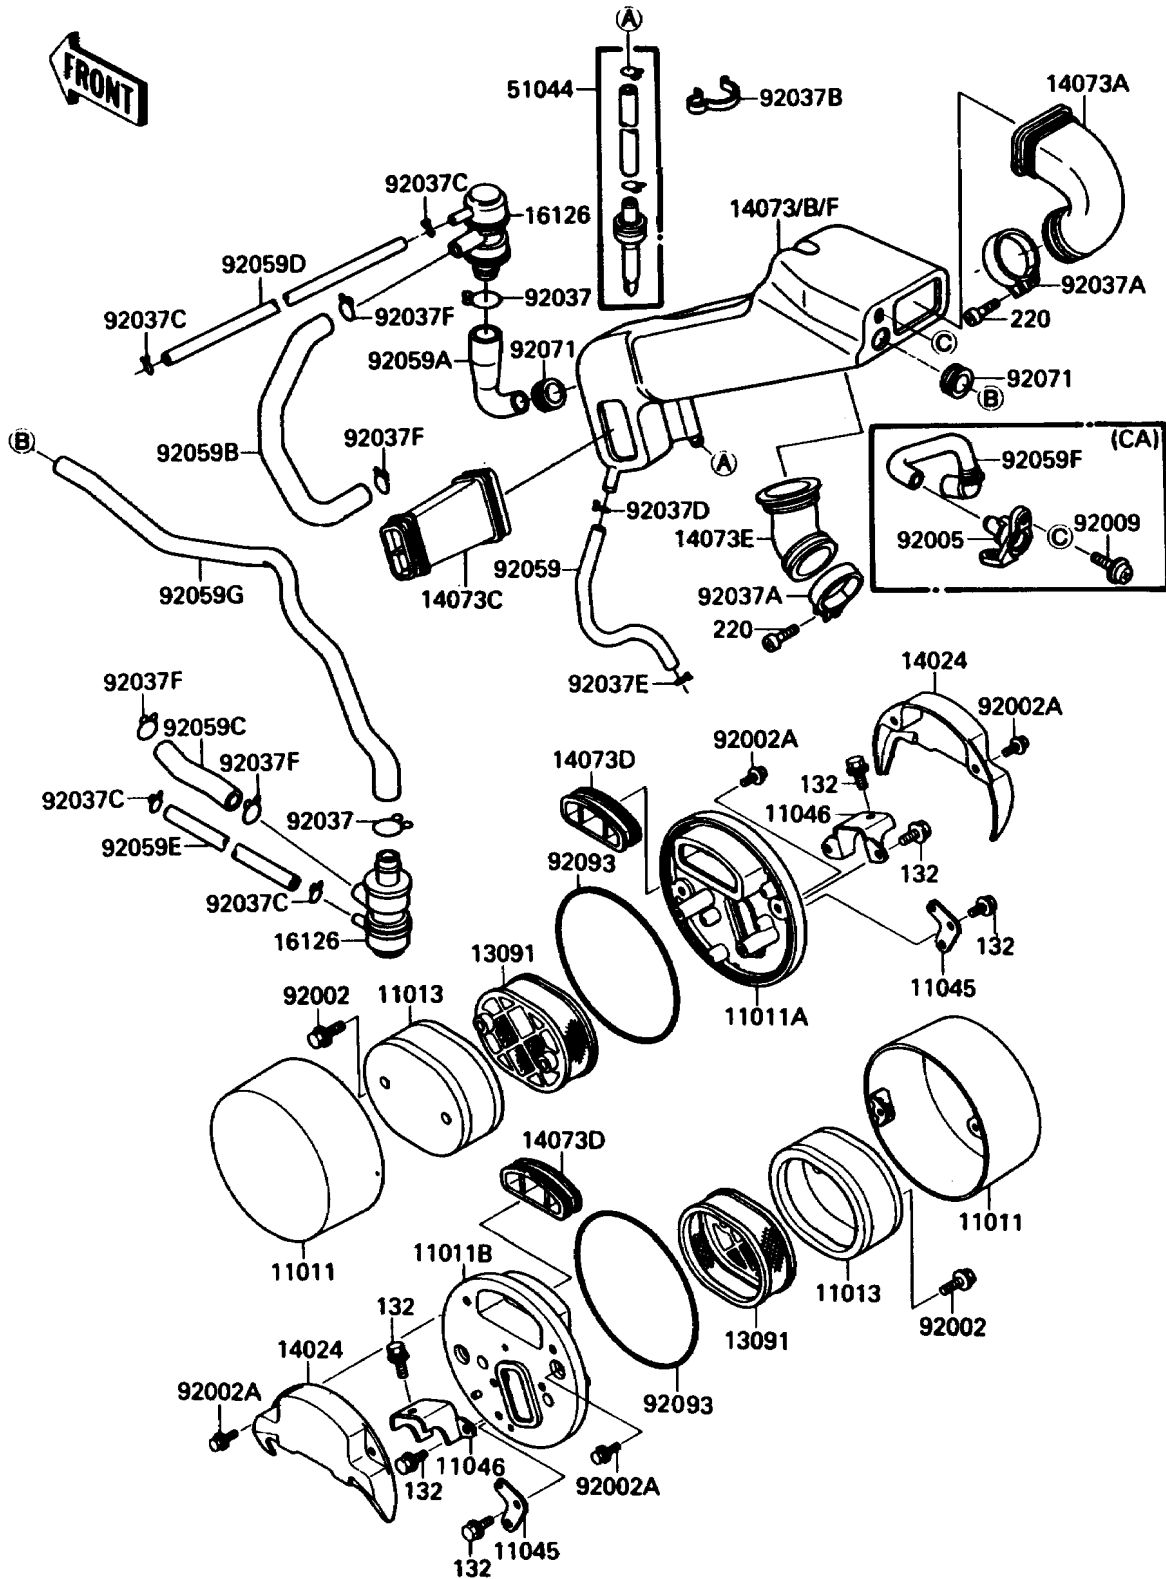

# 1987 Vulcan 88 SE PARTS DIAGRAM

Air Cleaner

E1130-0242

## Air Cleaner

ITEM NAME	PART NUMBER	QUANTITY
CASE-AIR FILTER,OUTSIDE (Ref # 11011)	11011-1257	2
CASE-AIR FILTER,LH,INSIDE (Ref # 11011A)	11011-1258	1
CASE-AIR FILTER,RH,INSIDE (Ref # 11011B)	11011-1259	1
ELEMENT-AIR FILTER (Ref # 11013)	11013-1122	2
BRACKET,AIR FILTER,LWR (Ref # 11045)	11045-1709	2
BRACKET,AIR FILTER,UPP (Ref # 11046)	11046-1035	2
HOLDER,ELEMENT (Ref # 13091)	13091-1345	2
COVER,AIR FILTER (Ref # 14024)	14024-1681	2
DUCT,SURGE TANK (Ref # 14073)	14073-1297	1
DUCT,FR,CARBURETOR (Ref # 14073A)	14073-1299	1
DUCT,SURGE TANK (Ref # 14073B)	14073-1306	1
DUCT,AIR FILTER (Ref # 14073C)	14073-1310	2
DUCT,INLET (Ref # 14073D)	14073-1319	2
DUCT,RR,CARBURETOR (Ref # 14073E)	14073-1326	1
VALVE,AIR SWITCH (Ref # 16126)	16126-1188	2
TUBE-ASSY (Ref # 51044)	51044-1089	1
BOLT,6X25 (Ref # 92002)	92002-1137	4
BOLT,6X16 (Ref # 92002A)	92002-1242	8
FITTING (Ref # 92005)	92005-1163	1
SCREW,6X14 (Ref # 92009)	92009-1272	2
CLAMP,TUBE (Ref # 92037)	92037-1076	2
CLAMP,BOOT FITTING (Ref # 92037A)	92037-1112	2
CLAMP,HOSE (Ref # 92037B)	92037-1552	1
CLAMP (Ref # 92037C)	92037-1712	4
CLAMP,14MM (Ref # 92037D)	92037-1862	1
CLAMP,BREATHER TUBE (Ref # 92037E)	92037-192	1
CLAMP,TUBE (Ref # 92037F)	92037-213	4
TUBE,BREATHER (Ref # 92059)	92059-1777	1
TUBE,ASV-SURGE TANK (Ref # 92059A)	92059-1779	1

# 1987 Vulcan 88 SE PARTS LIST

## Air Cleaner

ITEM NAME	PART NUMBER	QUANTITY
TUBE,VALVE-ASV (Ref # 92059B)	92059-1780	1
TUBE,ASV-CAP(R) (Ref # 92059C)	92059-1783	1
TUBE,4X9X420 (Ref # 92059D)	92059-1820	1
TUBE,4X9X650 (Ref # 92059E)	92059-1846	1
TUBE,AIR FILTER (Ref # 92059F)	92059-1859	1
TUBE,AIR VALVE-AIR FILTER (Ref # 92059G)	92059-1873	1
GROMMET,AIR FILTER (Ref # 92071)	92071-1028	2
SEAL,AIR FILTER (Ref # 92093)	92093-1240	2
BOLT-FLANGED-SMALL,6X10 (Ref # 132)	132J0610	10
SCREW-PAN-CROS (Ref # 220)	220C0430	2