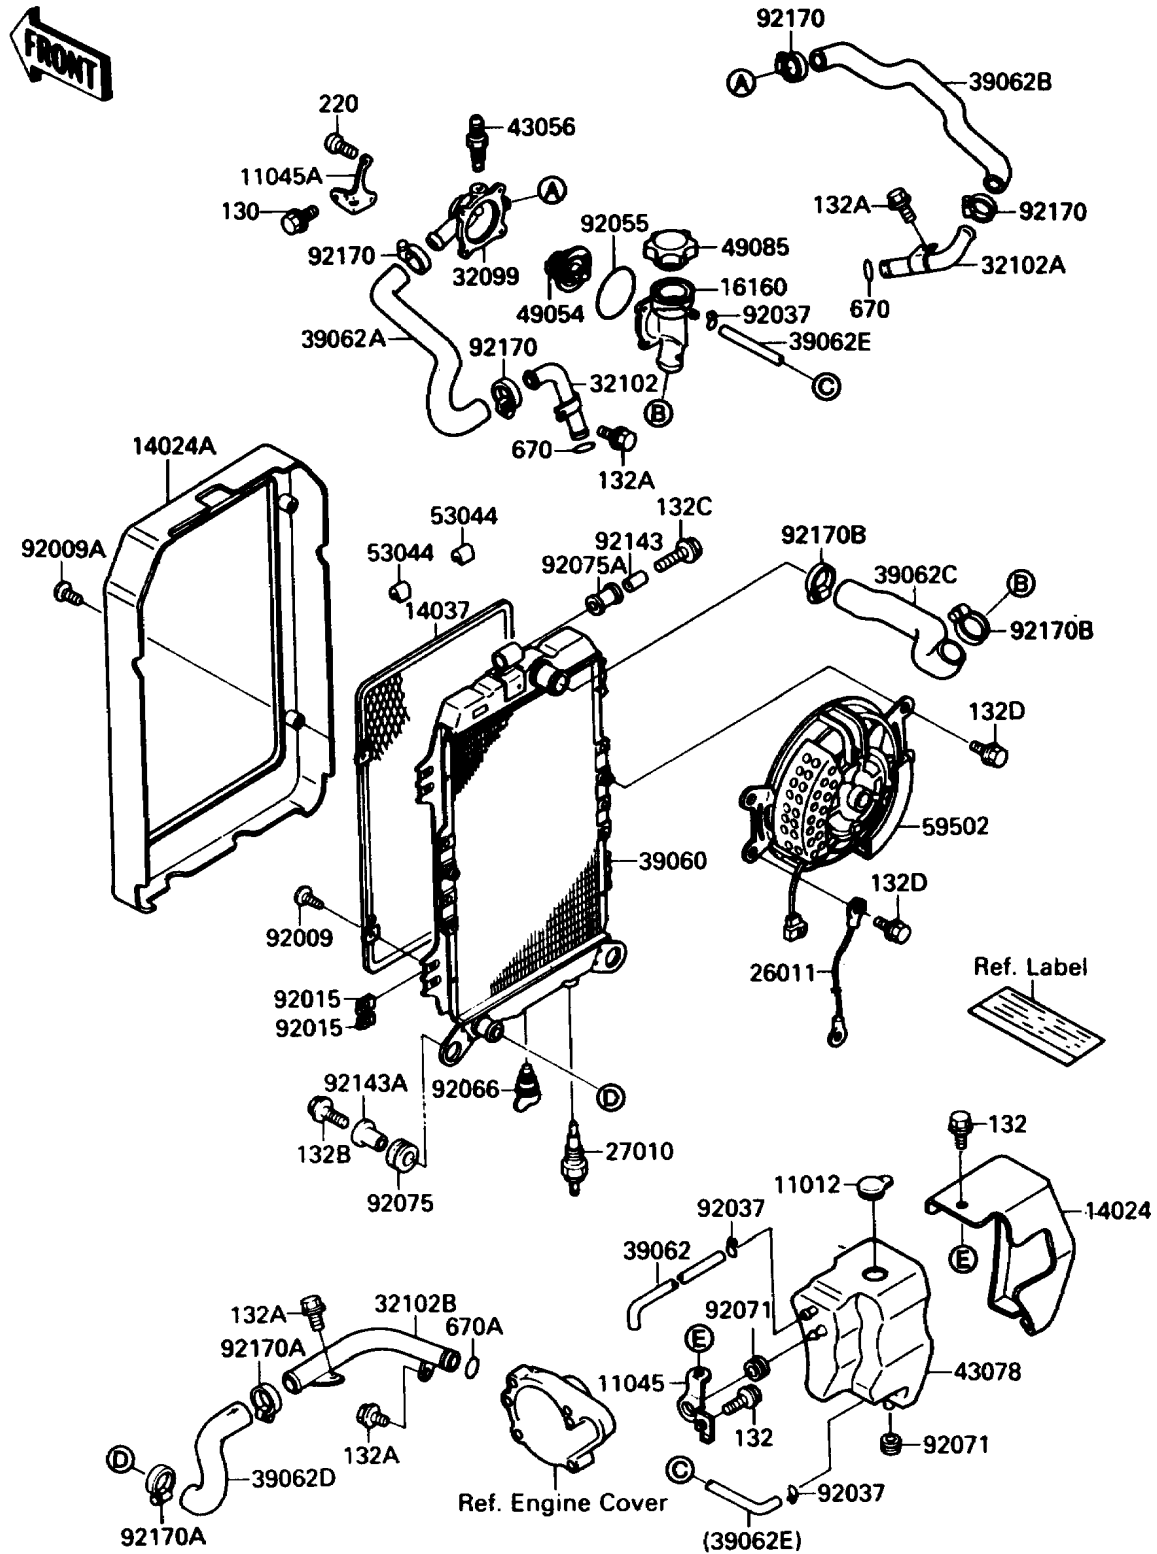

1987 Vulcan 88 SE PARTS DIAGRAM

Radiator

E3032

1987 Vulcan 88 SE PARTS LIST

Radiator

ITEM NAME	PART NUMBER	QUANTITY
CAP (Ref # 11012)	11012-1585	1
BRACKET,RESERVOIR (Ref # 11045)	11045-1436	1
BRACKET,THERMOSTAT (Ref # 11045A)	11045-1437	1
COVER,RESERVOIR (Ref # 14024)	14024-1406	1
COVER,RADIATOR (Ref # 14024A)	14024-1516	1
SCREEN (Ref # 14037)	14037-1090	1
BODY,THERMOSTAT,UPP (Ref # 16160)	16160-1116	1
WIRE-LEAD (Ref # 26011)	26011-1412	1
SWITCH,FAN (Ref # 27010)	27010-1167	1
CASE,THERMOSTAT (Ref # 32099)	32099-1093	1
PIPE,HEAD,FR (Ref # 32102)	32102-1413	1
PIPE,HEAD,RR (Ref # 32102A)	32102-1414	1
PIPE,PUMP COVER-HOSE (Ref # 32102B)	32102-1415	1
RADIATOR (Ref # 39060)	39060-1077	1
HOSE-COOLING (Ref # 39062)	39062-1125	1
HOSE-COOLING,HEAD,FR (Ref # 39062A)	39062-1227	1
HOSE-COOLING,HEAD,RR (Ref # 39062B)	39062-1228	1
HOSE-COOLING,THERMO-RADIATOR (Ref # 39062C)	39062-1229	1
HOSE-COOLING,RADIATOR-PUMP (Ref # 39062D)	39062-1252	1
HOSE-COOLING (Ref # 39062E)	39062-1255	1
BREATHER (Ref # 43056)	43056-003	1
RESERVOIR (Ref # 43078)	43078-1085	1
THERMOSTAT (Ref # 49054)	49054-1051	1
CAP-ASSY-PRESSURE (Ref # 49085)	49085-1054	1
TRIM (Ref # 53044)	53044-1199	4
FAN-ASSY (Ref # 59502)	59502-1071	1
SCREW,TAPPING,6X16 (Ref # 92009)	92009-1436	4
SCREW,TAPPING,6X30 (Ref # 92009A)	92009-1481	4
NUT,6MM (Ref # 92015)	92015-1758	8