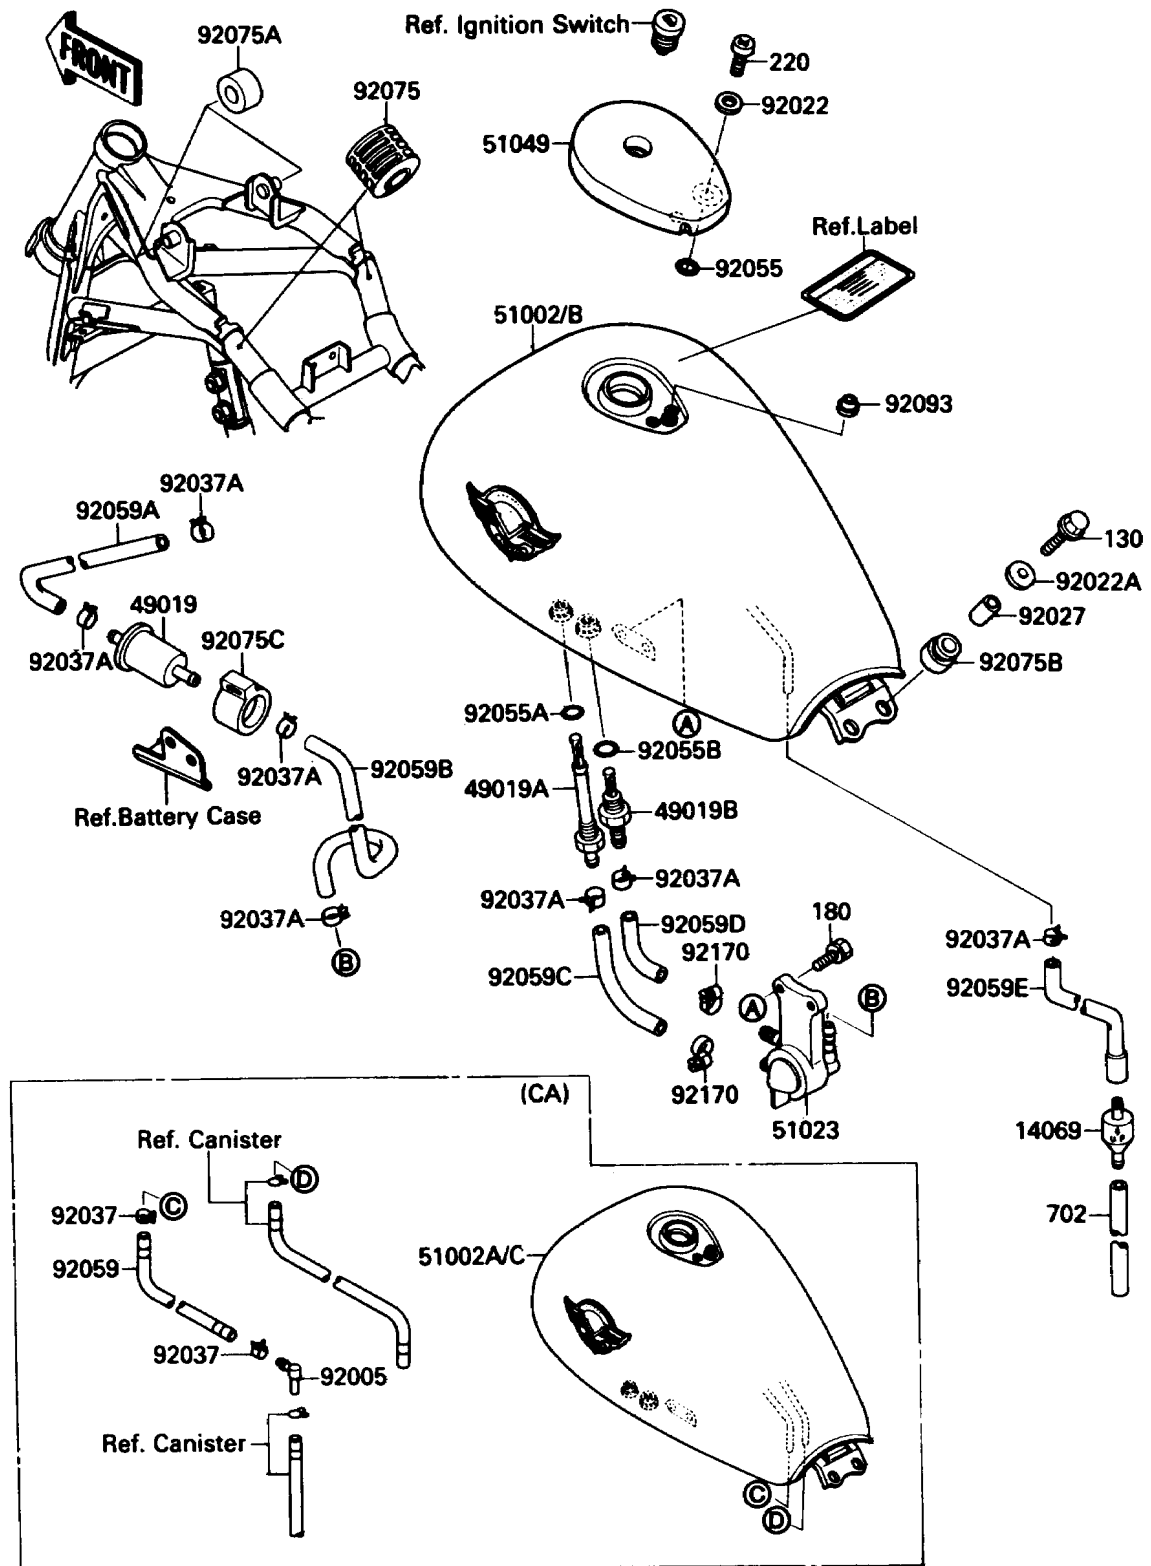

1987 Vulcan 88 SE PARTS DIAGRAM

Fuel Tank

F2410

1987 Vulcan 88 SE PARTS LIST

Fuel Tank

ITEM NAME	PART NUMBER	QUANTITY
BREATHER,FUEL TANK (Ref # 14069)	14069-1004	1
FILTER-FUEL (Ref # 49019)	49019-1055	1
FILTER-FUEL,"ON" (Ref # 49019A)	49019-1056	1
FILTER-FUEL,"RES" (Ref # 49019B)	49019-1057	1
TANK-COMP-FUEL,L.C.RED (Ref # 51002)	51002-5335-L2	1
TANK-COMP-FUEL,L.C.RED (Ref # 51002A)	51002-5336-L2	1
TANK-COMP-FUEL,M.N.BLUE (Ref # 51002B)	51002-5337-C6	1
TANK-COMP-FUEL,M.N.BLUE (Ref # 51002C)	51002-5338-C6	1
TAP-ASSY,FUEL (Ref # 51023)	51023-1136	1
CAP-TANK,FUEL (Ref # 51049)	51049-1088	1
FITTING (Ref # 92005)	92005-1138	1
WASHER,5.3X10X0.8 (Ref # 92022)	92022-1038	2
WASHER,6.5X20X1.6 (Ref # 92022A)	92022-125	2
COLLAR,6.8X10X14.5 (Ref # 92027)	92027-156	2
CLAMP,TUBE (Ref # 92037)	92037-1461	2
CLAMP (Ref # 92037A)	92037-1462	6
CLAMP (Ref # 92037A)	92037-1462	7
RING-O (Ref # 92055)	92055-1023	2
RING-O,ID=9.5 (Ref # 92055A)	92055-1386	1
RING-O,11.5X1.5 (Ref # 92055B)	92055-1387	1
TUBE,5X8X230,BLUE (Ref # 92059)	92059-1566	1
TUBE (Ref # 92059A)	92059-1785	1
TUBE (Ref # 92059B)	92059-1786	1
TUBE,"ON" (Ref # 92059C)	92059-1818	1
TUBE,"RES" (Ref # 92059D)	92059-1819	1
TUBE (Ref # 92059E)	92059-1854	1
DAMPER,FUEL TANK (Ref # 92075)	92075-084	2
DAMPER,FUEL TANK,FR (Ref # 92075A)	92075-1115	2
DAMPER (Ref # 92075B)	92075-167	2

1987 Vulcan 88 SE PARTS LIST

Fuel Tank

ITEM NAME	PART NUMBER	QUANTITY
DAMPER,FUEL FILTER (Ref # 92075C)	92075-1853	1
SEAL,FUEL TANK CAP (Ref # 92093)	92093-1030	1
CLAMP,TUBE (Ref # 92170)	92170-1038	2
BOLT-FLANGED,6X25 (Ref # 130)	130B0625	2
BOLT-UPSET-WS (Ref # 180)	180B0608	2
SCREW-PAN-CROS (Ref # 220)	220B0510	2
TUBE-RUBBER,5X8X550 (Ref # 702)	702A05550	1