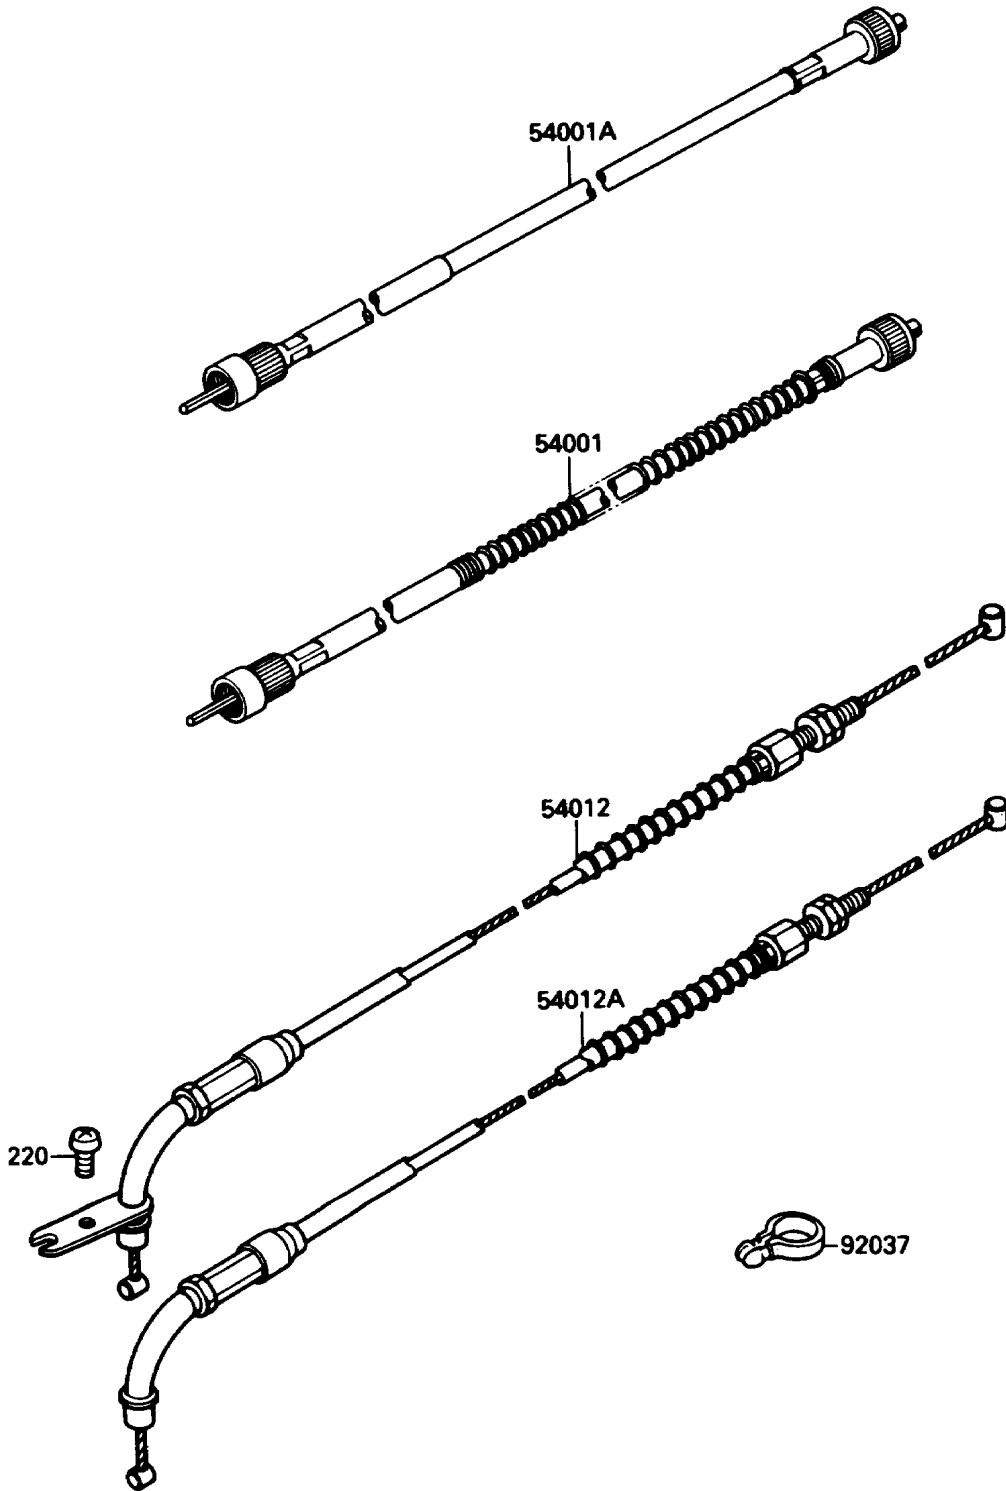

1987 Vulcan 88 SE PARTS DIAGRAM

Cables

F2540

1987 Vulcan 88 SE PARTS LIST

Cables

ITEM NAME	PART NUMBER	QUANTITY
CABLE-SPEEDOMETER (Ref # 54001)	54001-1132	1
CABLE-THROTTLE,OPENING (Ref # 54012)	54012-1319	1
CABLE-THROTTLE,CLOSING (Ref # 54012A)	54012-1320	1
CLAMP,HOSE (Ref # 92037)	92037-1827	2
SCREW-PAN-CROS (Ref # 220)	220C0514	1