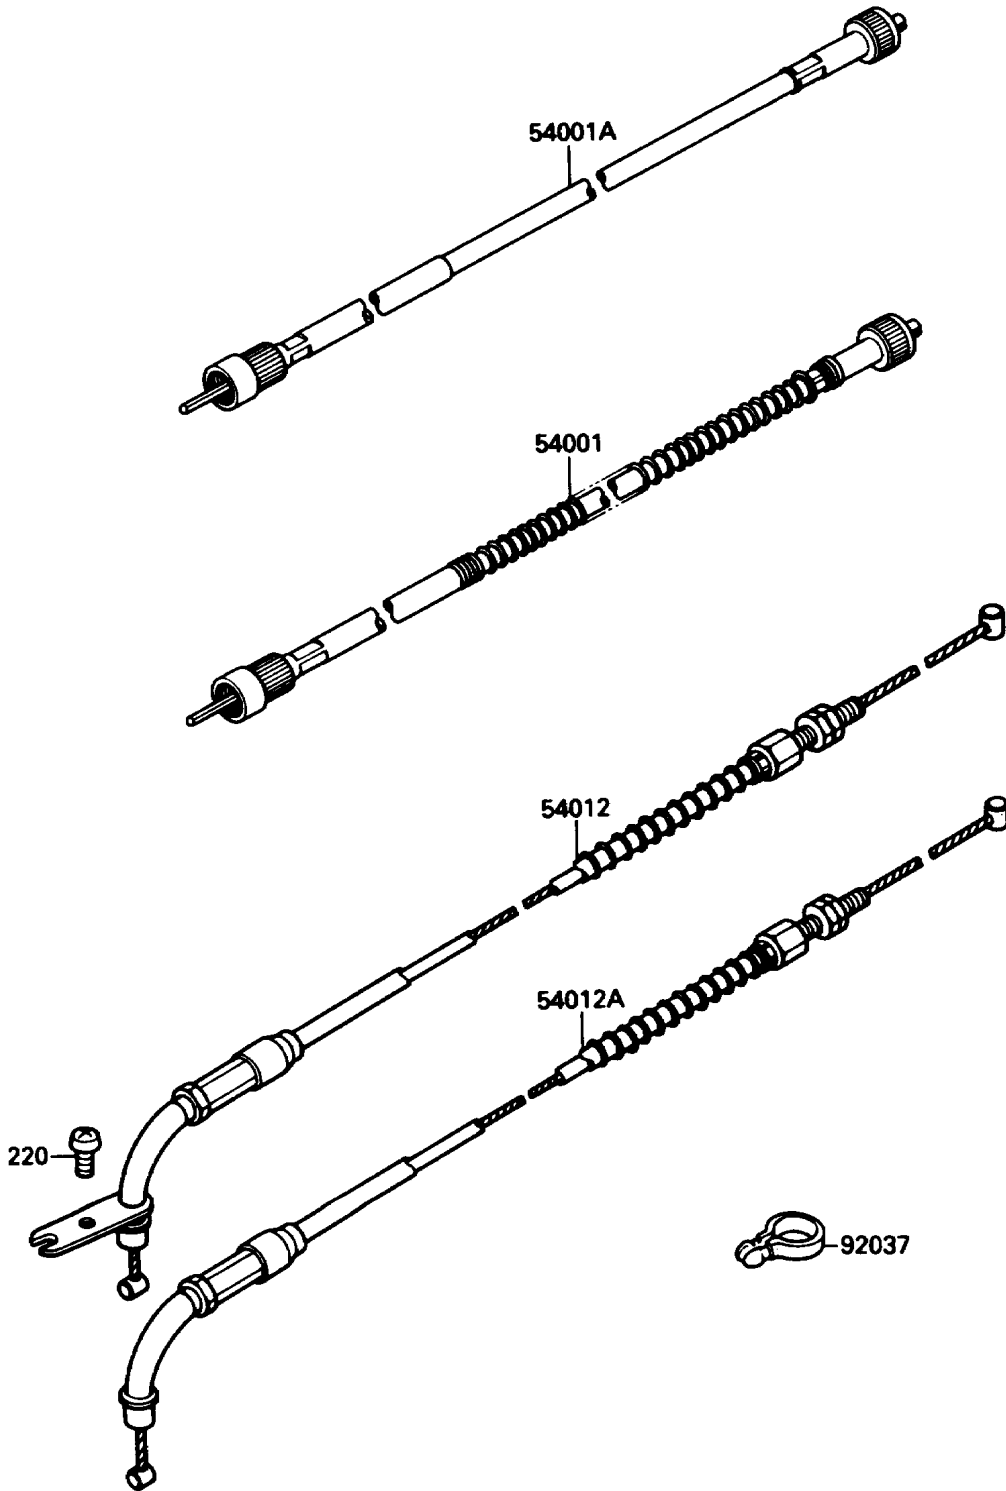

1988 Vulcan 88 SE PARTS DIAGRAM

Cables

F2540

1988 Vulcan 88 SE PARTS LIST

Cables

ITEM NAME	PART NUMBER	QUANTITY
CABLE-SPEEDOMETER (Ref # 54001A)	54001-1144	1
CABLE-THROTTLE,OPENING (Ref # 54012)	54012-1319	1
CABLE-THROTTLE,CLOSING (Ref # 54012A)	54012-1320	1
CLAMP,HOSE (Ref # 92037)	92037-1827	2
SCREW-PAN-CROS (Ref # 220)	220C0514	1