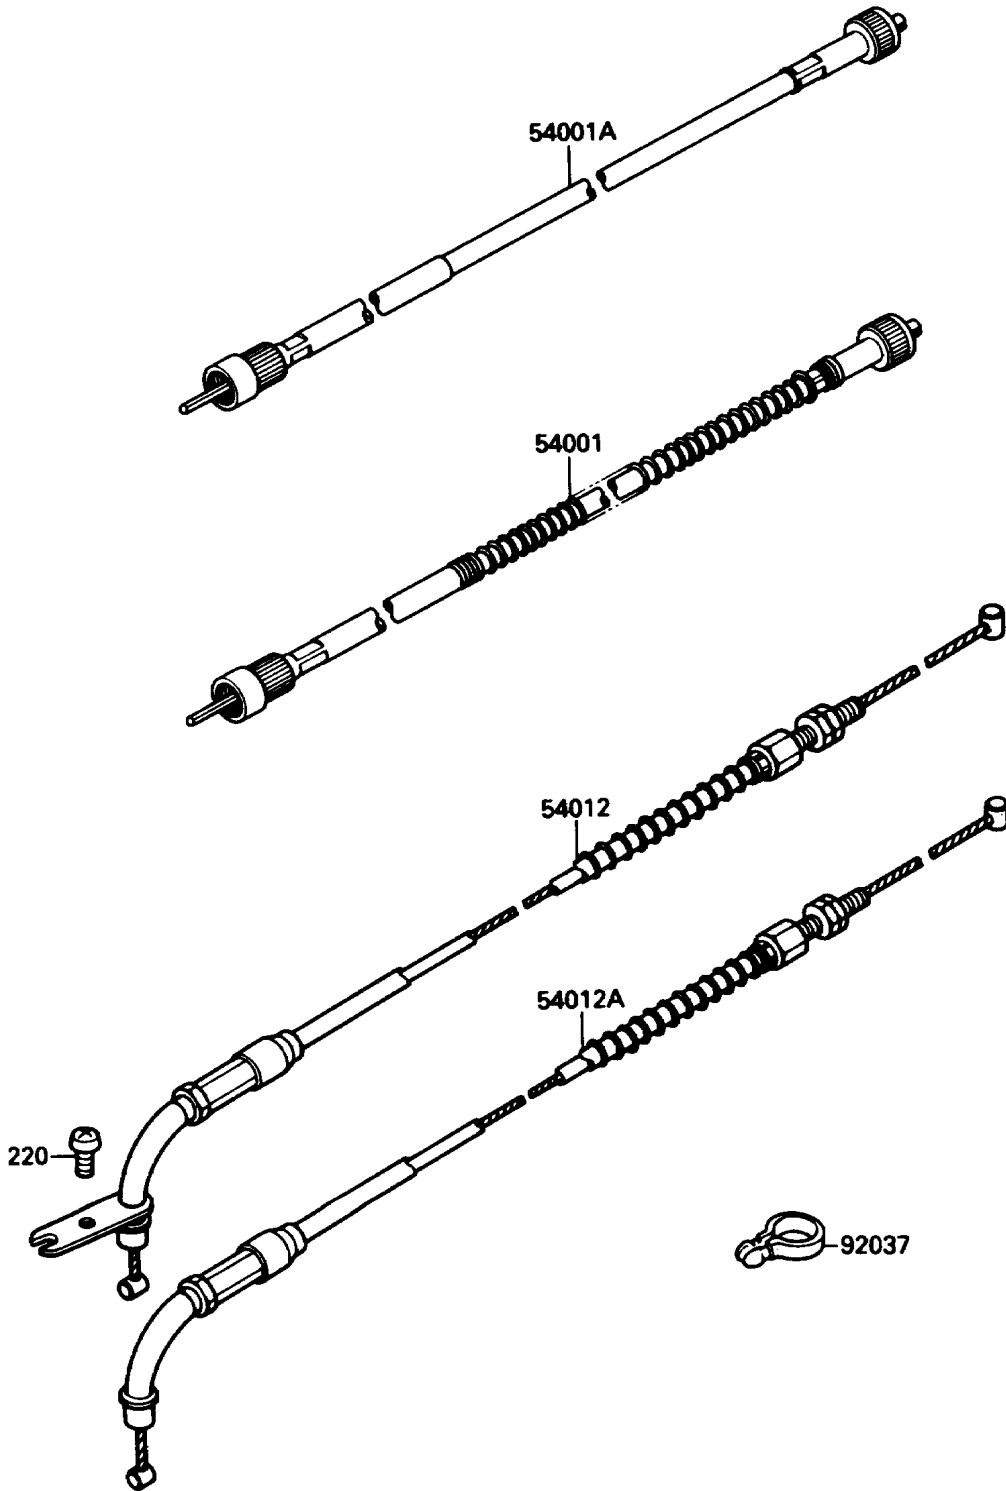

1989 Vulcan 88 SE PARTS DIAGRAM

Cables

F2540

1989 Vulcan 88 SE PARTS LIST

Cables

ITEM NAME	PART NUMBER	QUANTITY
CABLE-SPEEDOMETER (Ref # 54001A)	54001-1144	1
CABLE-THROTTLE,OPENING (Ref # 54012)	54012-1319	1
CABLE-THROTTLE,CLOSING (Ref # 54012A)	54012-1320	1
CLAMP,HOSE (Ref # 92037)	92037-1827	2
SCREW-PAN-CROS (Ref # 220)	220C0514	1