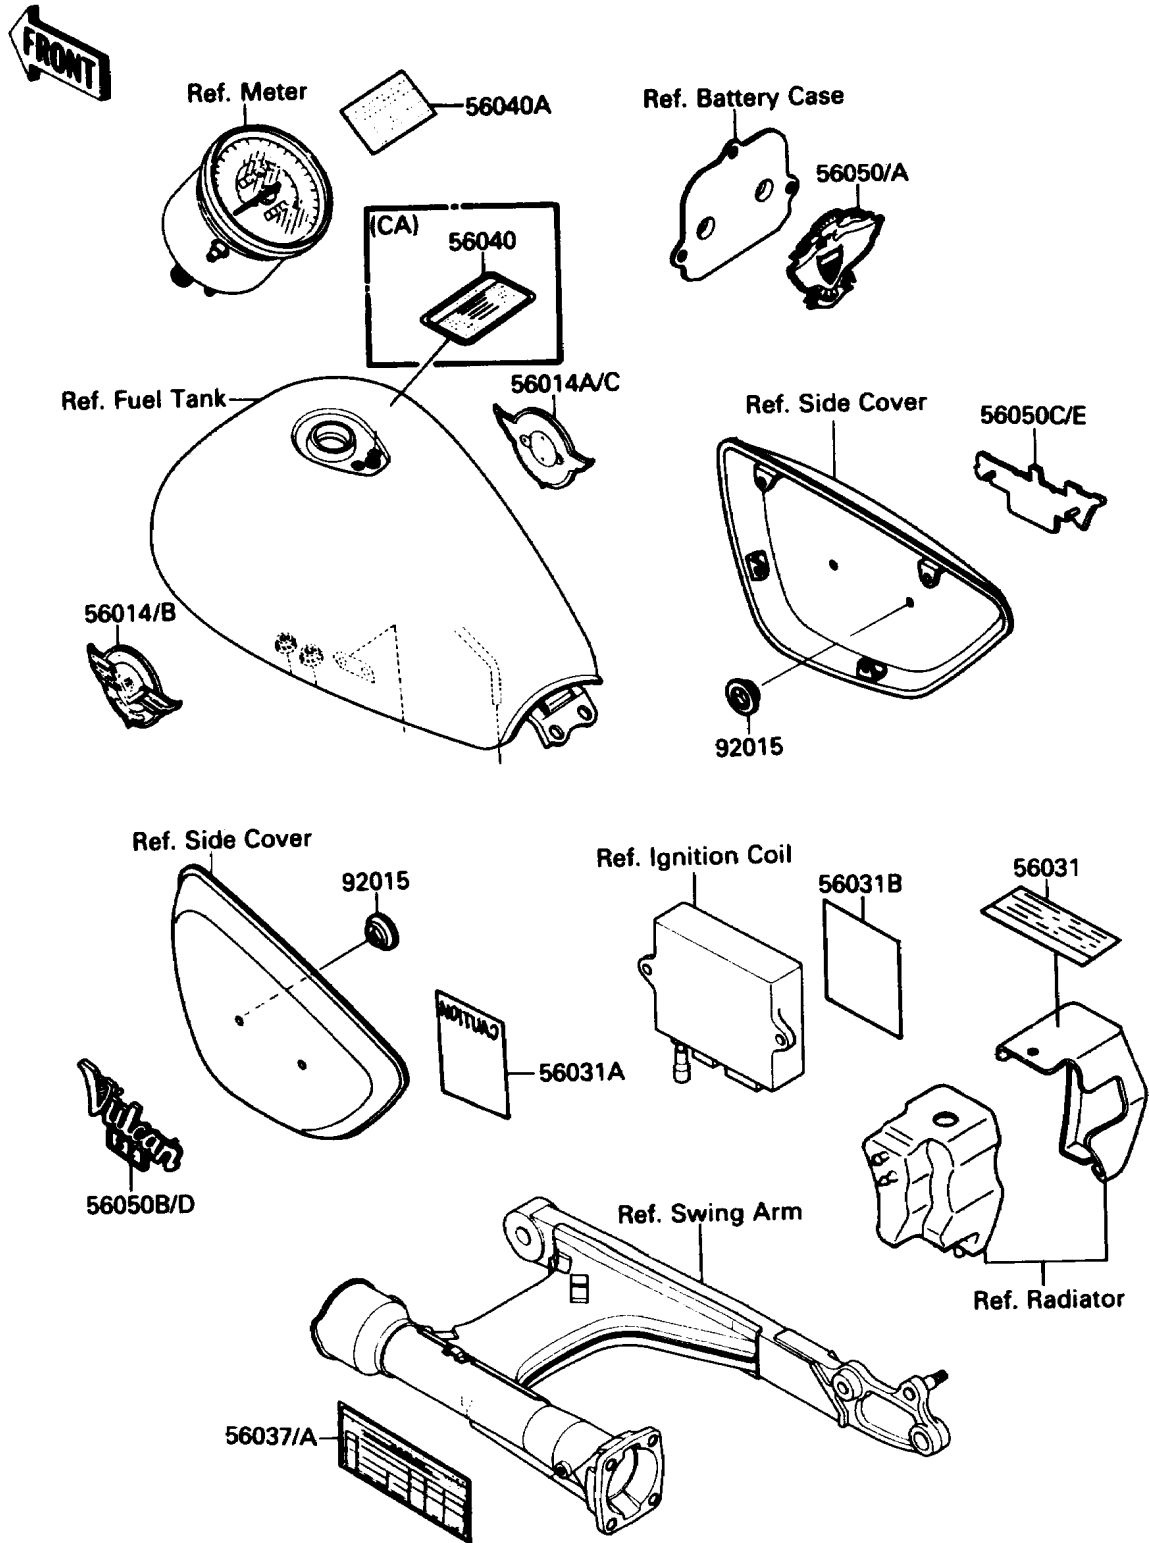

1987 Vulcan 88 SE PARTS DIAGRAM

Labels

F2860-0595

1987 Vulcan 88 SE PARTS LIST

Labels

ITEM NAME	PART NUMBER	QUANTITY
EMBLEM,FUEL TANK,LH,RED&EBONY (Ref # 56014)	56014-1185	1
EMBLEM,FUEL TANK,RH,RED&EBONY (Ref # 56014A)	56014-1186	1
EMBLEM,FUEL TANK,LH,FOR BLUE (Ref # 56014B)	56014-1187	1
EMBLEM,FUEL TANK,RH,FOR BLUE (Ref # 56014C)	56014-1188	1
LABEL-MANUAL,OIL & OIL FILTER (Ref # 56031)	56031-1558	1
LABEL-MANUAL,BATTERY VENT (Ref # 56031A)	56031-1560	1
LABEL-MANUAL,DAILY SAFETY (Ref # 56031B)	56031-1561	1
LABEL-SPECIFICATION,TIRE&LOAD (Ref # 56037)	56037-1379	1
LABEL-WARNING,EVAPO (Ref # 56040)	56040-1121	1
LABEL-WARNING,BREAK IN CAUTION (Ref # 56040A)	56040-1220	1
MARK,BACK REST COVER,RED&EBONY (Ref # 56050)	56050-1008	1
MARK,BACK REST COVER,BLUE&EBON (Ref # 56050A)	56050-1009	1
MARK,SIDE COVER,LH,RED&EBONY (Ref # 56050B)	56050-1011	1
MARK,SIDE COVER,RH,RED&EBONY (Ref # 56050C)	56050-1012	1
MARK,SIDE COVER,LH,FOR BLUE (Ref # 56050D)	56050-1013	1
MARK,SIDE COVER,RH,FOR BLUE (Ref # 56050E)	56050-1014	1
NUT,PUSH,3MM (Ref # 92015)	92018-005	8