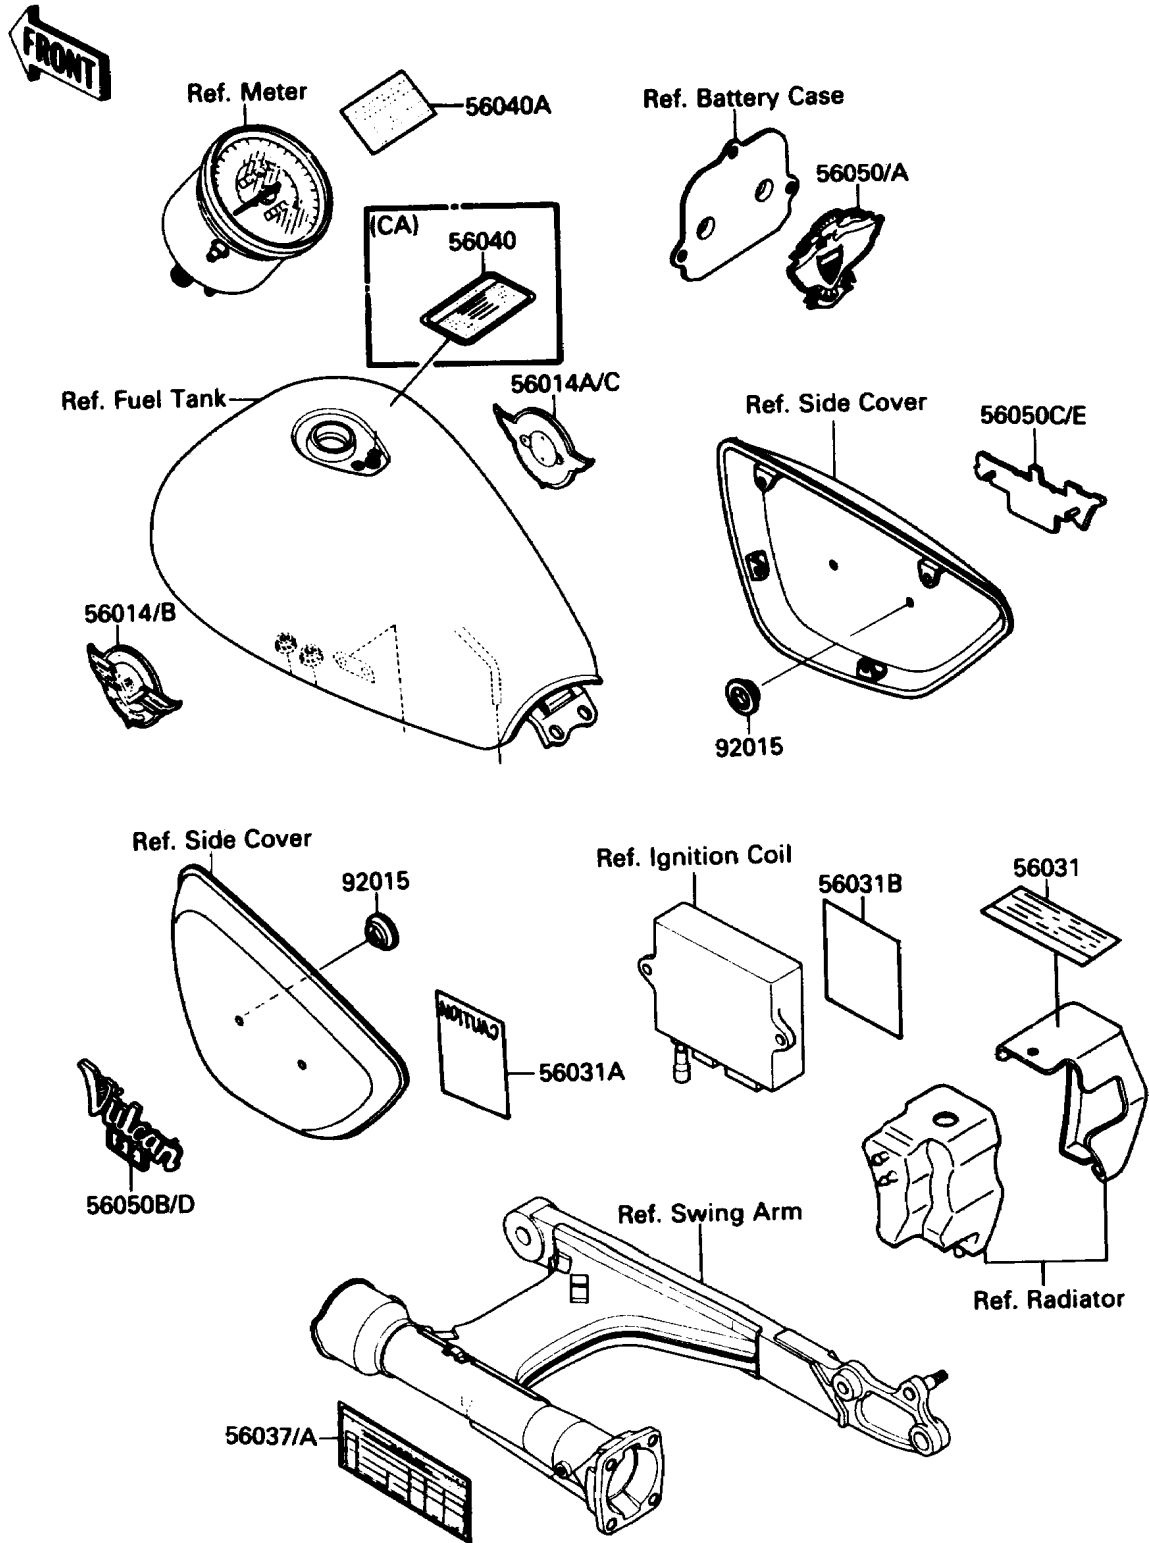

1989 Vulcan 88 SE PARTS DIAGRAM

Labels

F2860-0595

1989 Vulcan 88 SE PARTS LIST

Labels

ITEM NAME	PART NUMBER	QUANTITY
EMBLEM,FUEL TANK,LH,FOR BLUE (Ref # 56014B)	56014-1187	1
EMBLEM,FUEL TANK,RH,FOR BLUE (Ref # 56014C)	56014-1188	1
LABEL-MANUAL,OIL & OIL FILTER (Ref # 56031)	56031-1558	1
LABEL-MANUAL,BATTERY VENT (Ref # 56031A)	56031-1560	1
LABEL-MANUAL,DAILY SAFETY (Ref # 56031B)	56031-1561	1
LABEL-SPECIFICATION,TIRE&LOAD (Ref # 56037A)	56037-1380	1
MARK,BACK REST COVER,BLUE&EBON (Ref # 56050A)	56050-1009	1
MARK,SIDE COVER,LH,FOR BLUE (Ref # 56050D)	56050-1013	1
MARK,SIDE COVER,RH,FOR BLUE (Ref # 56050E)	56050-1014	1
NUT,PUSH,3MM (Ref # 92015)	92018-005	4