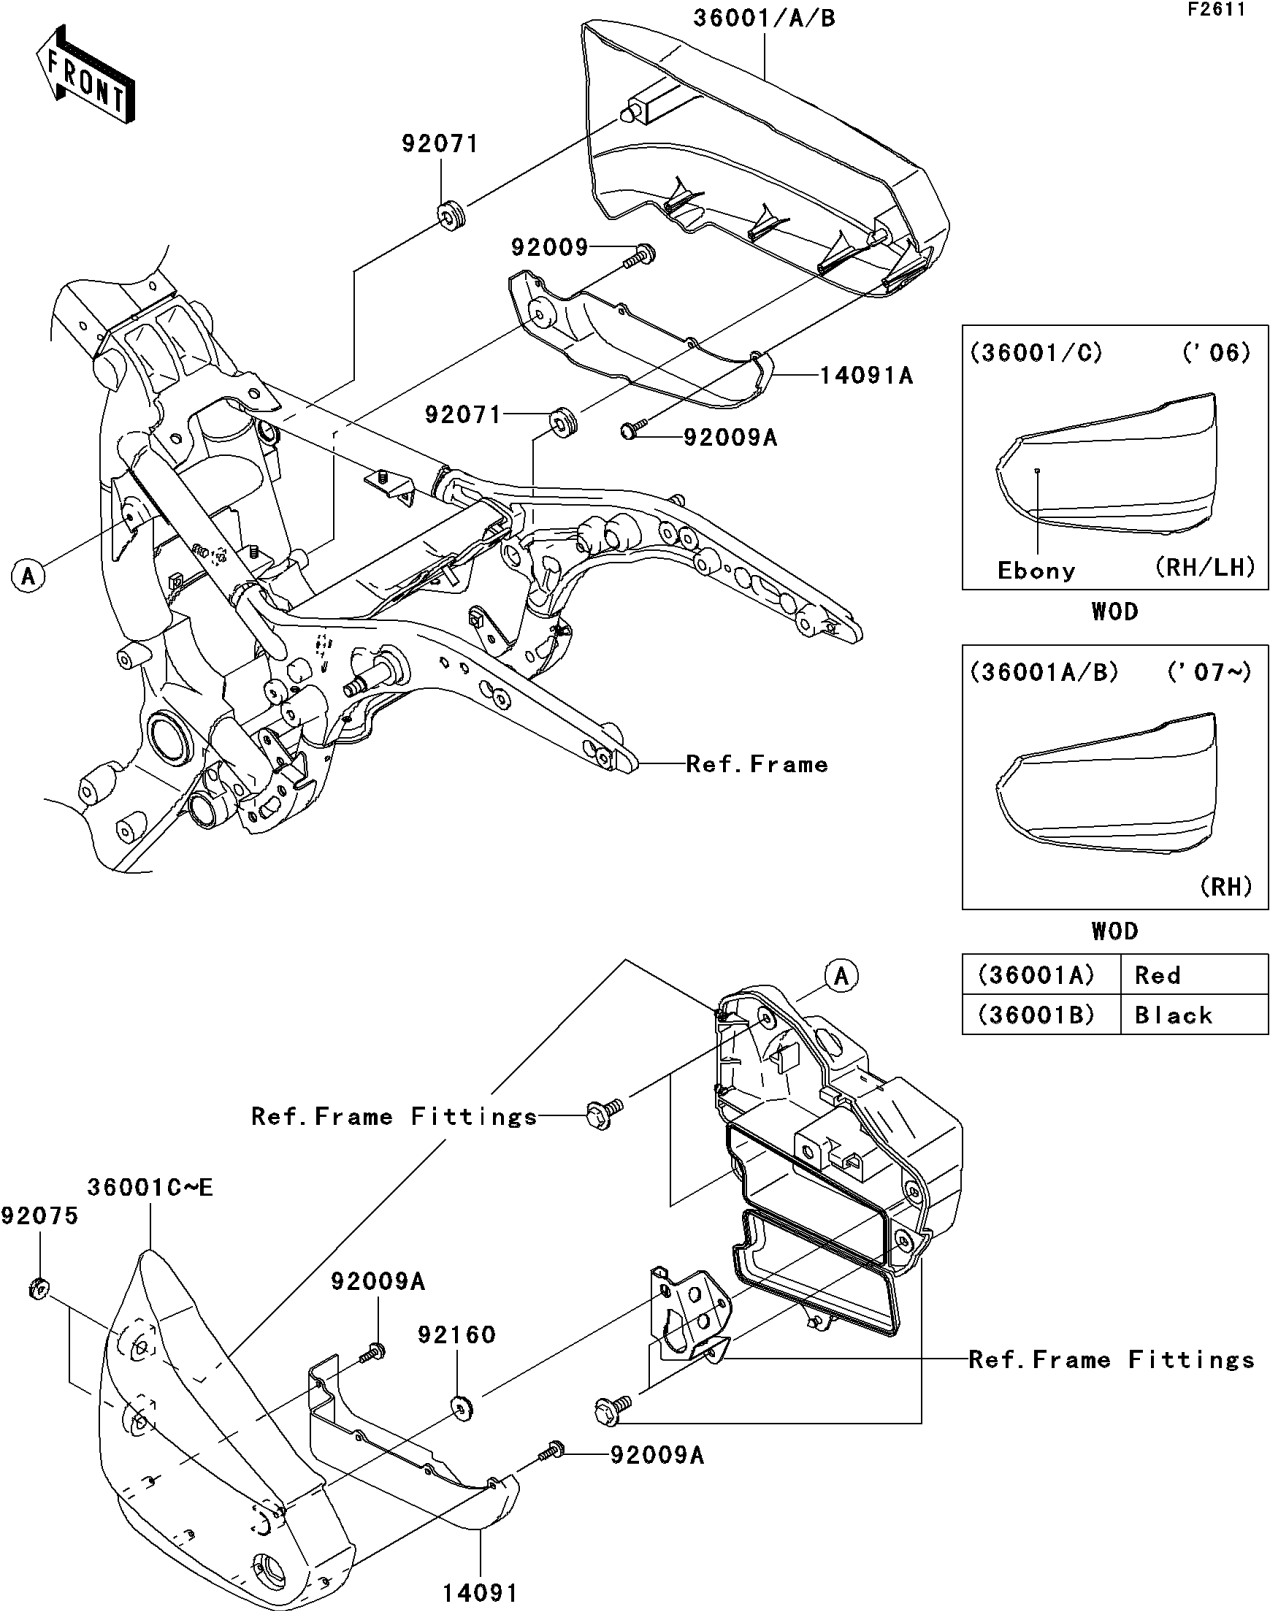

# 2006 Vulcan 1600 Classic PARTS DIAGRAM

Side Covers

F2611

## 2006 Vulcan 1600 Classic PARTS LIST

### Side Covers

ITEM NAME	PART NUMBER	QUANTITY
COVER,SIDE COVER,LH (Ref # 14091)	14091-1343	1
COVER,SIDE COVER,RH (Ref # 14091A)	14091-1344	1
COVER-SIDE,RH,EBONY (Ref # 36001)	36001-0057-H8	1
COVER-SIDE,LH,EBONY (Ref # 36001C)	36001-1684-H8	1
SCREW,6X14 (Ref # 92009)	92009-1662	1
SCREW,TAPPING,4X14 (Ref # 92009A)	92009-1792	8
GROMMET (Ref # 92071)	92071-1131	2
DAMPER (Ref # 92075)	92075-1629	2
DAMPER (Ref # 92160)	92160-1944	1