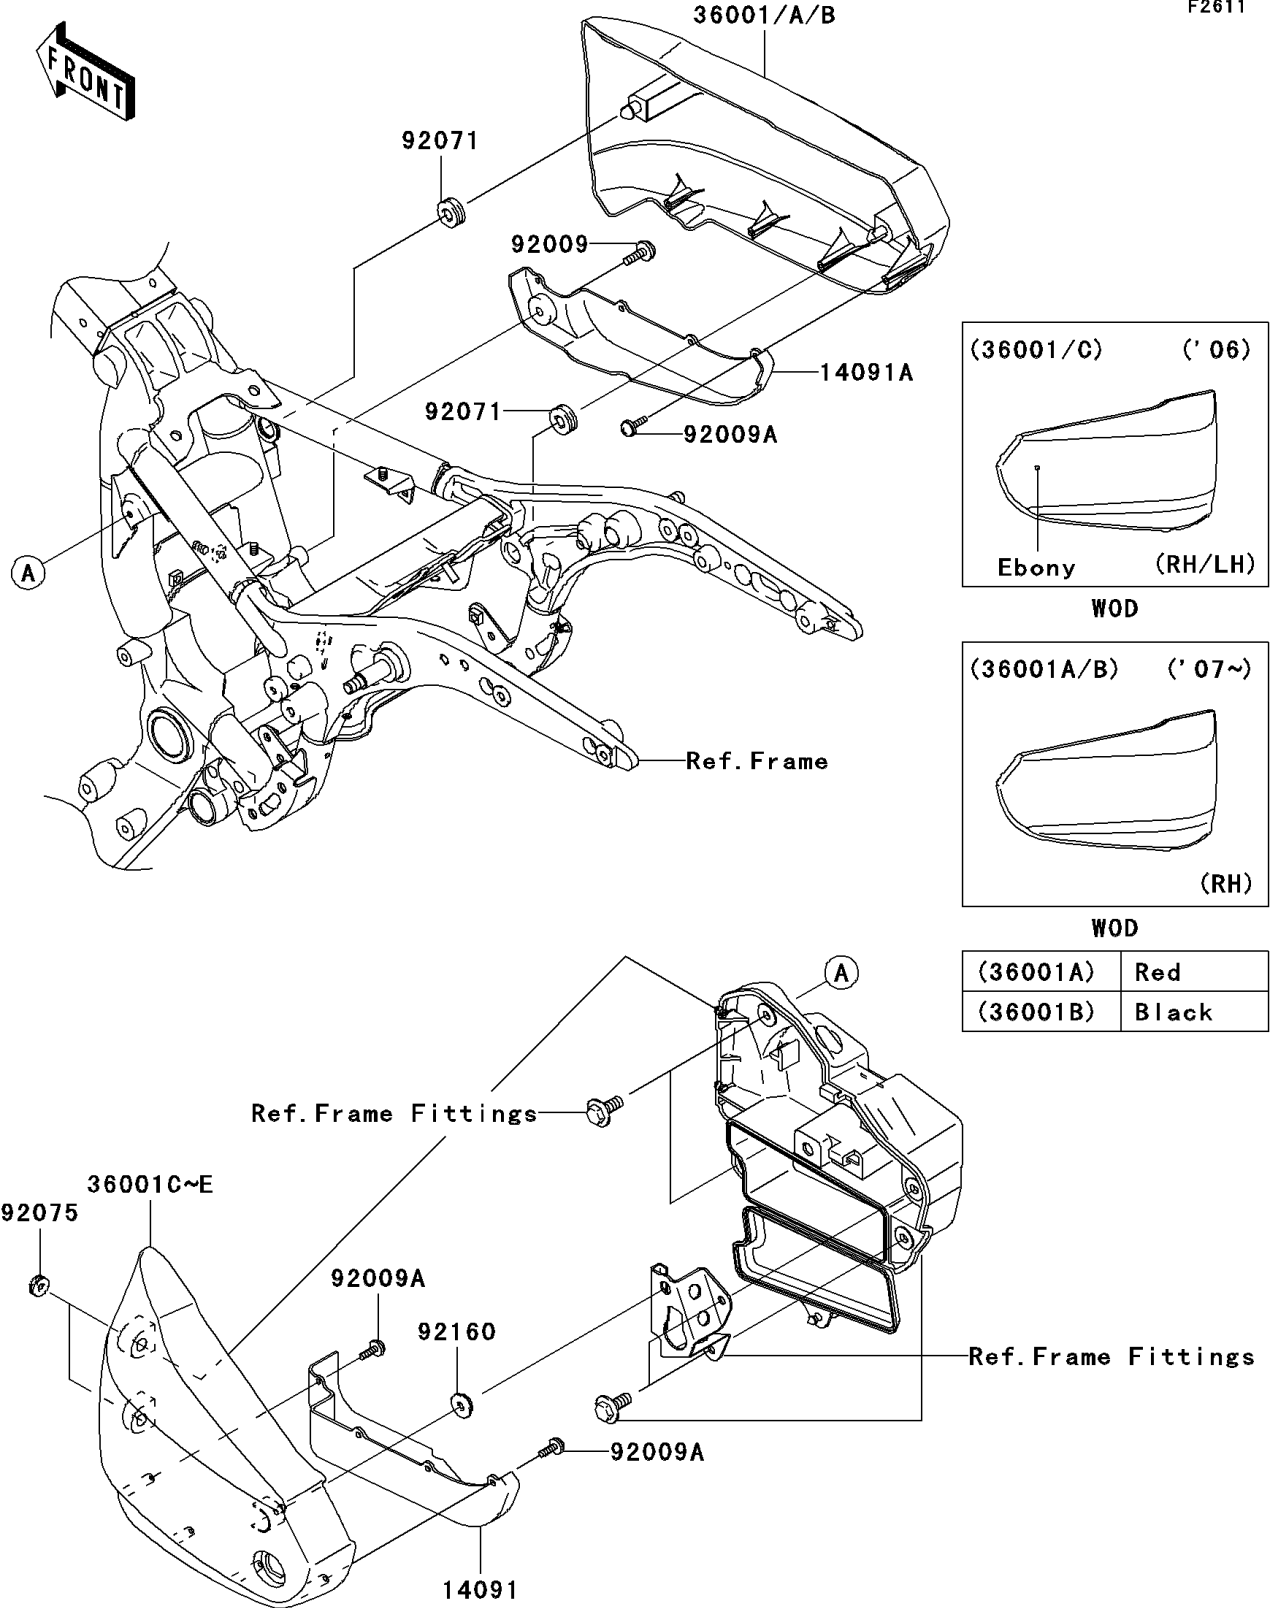

2007 Vulcan 1600 Classic PARTS DIAGRAM

Side Covers

F2611

2007 Vulcan 1600 Classic PARTS LIST

Side Covers

ITEM NAME	PART NUMBER	QUANTITY
COVER,SIDE COVER,LH (Ref # 14091)	14091-1343	1
COVER,SIDE COVER,RH (Ref # 14091A)	14091-1344	1
SCREW,6X14 (Ref # 92009)	92009-1662	1
SCREW,TAPPING,4X14 (Ref # 92009A)	92009-1792	8
GROMMET (Ref # 92071)	92071-1131	2
DAMPER (Ref # 92075)	92075-1629	2
DAMPER (Ref # 92160)	92160-1944	1
COVER-SIDE,RH,EBONY (Ref # 36001)	36001-0057-H8	1
COVER-SIDE,RH,C.C.RED (Ref # 36001A)	36001-0057-L1	1
COVER-SIDE,LH,EBONY (Ref # 36001C)	36001-1684-H8	1
COVER-SIDE,LH,C.C.RED (Ref # 36001D)	36001-1684-L1	1