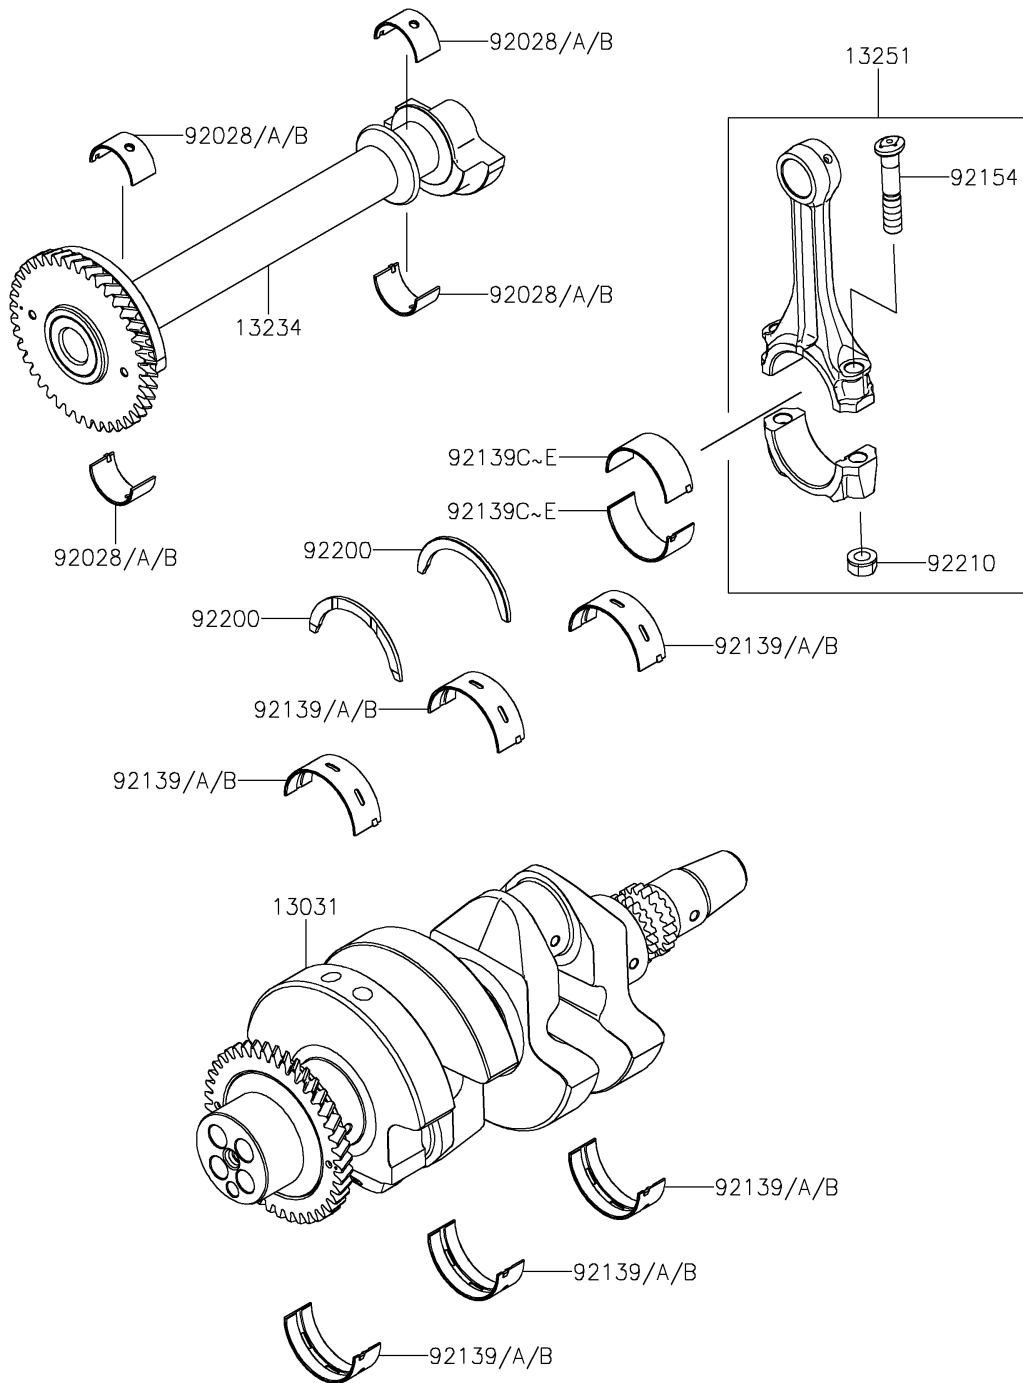

# 2022 TERYX KRX® 1000 TRAIL EDITION PARTS DIAGRAM

Crankshaft

E1321

## 2022 TERYX KRX® 1000 TRAIL EDITION PARTS LIST

### Crankshaft

ITEM NAME	PART NUMBER	QUANTITY
CRANKSHAFT-COMP (Ref # 13031)	13031-0997	1
SHAFT-COMP,BALANCER (Ref # 13234)	13234-0611	1
ROD-ASSY-CONNECTING,J (Ref # 13251)	13251-0733-JJ	2
BUSHING,BALANCER SHAFT,BLUE (Ref # 92028)	92028-1909	4
BUSHING,BALANCER SHAFT,BLACK (Ref # 92028A)	92028-1910	AR
BUSHING,BALANCER SHAFT,BROWN (Ref # 92028B)	92028-1911	AR
BUSHING,CONNECTING ROD,BLUE (Ref # 92139)	92139-0925	6
BUSHING,CONNECTING ROD,BLACK (Ref # 92139A)	92139-0926	AR
BUSHING,CONNECTING ROD,BROWN (Ref # 92139B)	92139-0927	AR
BUSHING,CONNECTING ROD,YELLOW (Ref # 92139C)	92139-0968	4
BUSHING,CONNECTING ROD,GREEN (Ref # 92139D)	92139-0969	AR
BUSHING,CONNECTING ROD,PURPLE (Ref # 92139E)	92139-0970	AR
BOLT,CONNECTING ROD (Ref # 92154)	92154-3911	4
WASHER,THRUST,T=2.5 (Ref # 92200)	92200-2242	2
NUT,FLANGED,9MM (Ref # 92210)	92210-1673	4