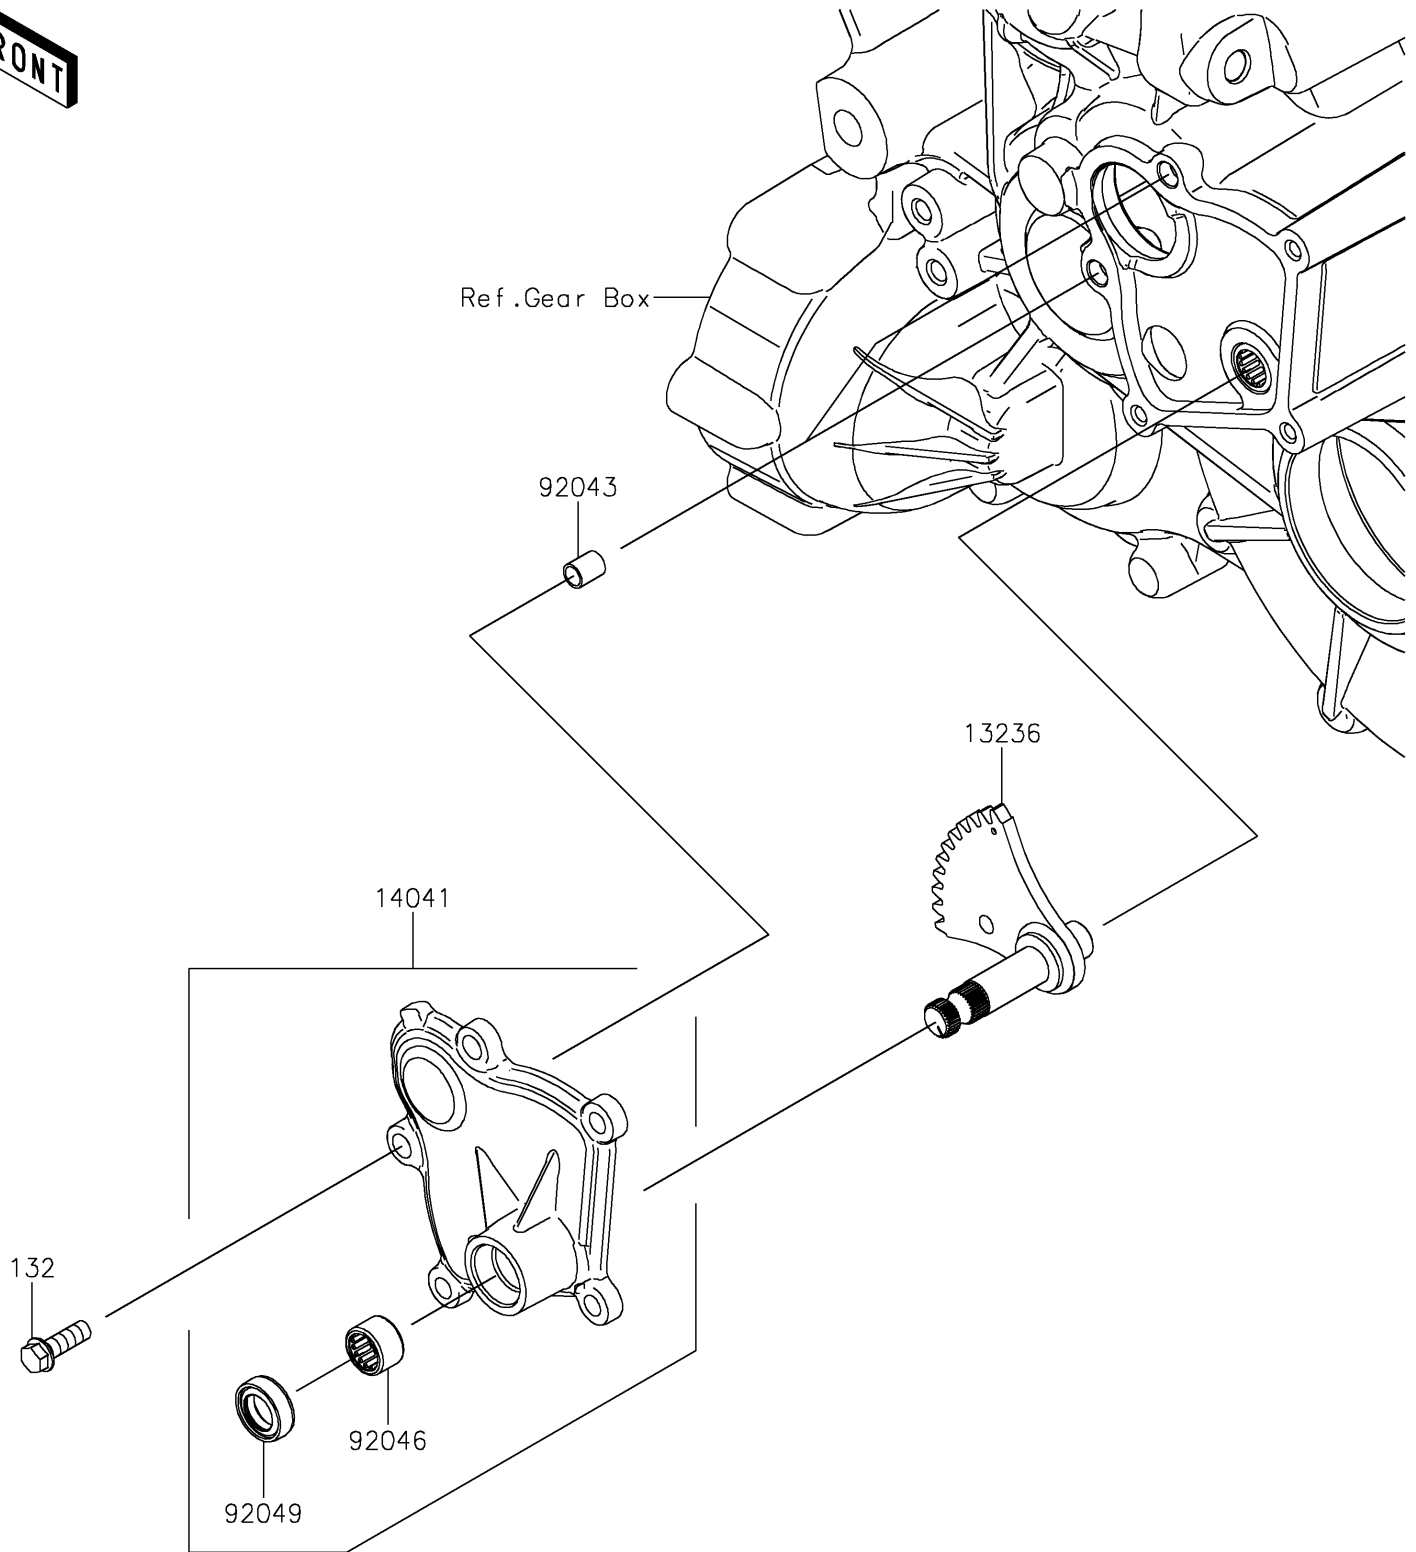

2022 TERYX KRX® 1000 TRAIL EDITION PARTS DIAGRAM

Gear Change Mechanism

E1370

2022 TERYX KRX® 1000 TRAIL EDITION PARTS LIST

Gear Change Mechanism

ITEM NAME	PART NUMBER	QUANTITY
LEVER-COMP (Ref # 13236)	13236-0816	1
COVER-COMP (Ref # 14041)	14041-0614	1
PIN,DOWEL,8X10 (Ref # 92043)	92043-1302	2
BEARING-NEEDLE,HK1210FM (Ref # 92046)	92046-0034	1
SEAL-OIL,CLUTCH RELEASE (Ref # 92049)	92049-1475	1
BOLT-FLANGED-SMALL,6X18 (Ref # 132)	132BA0618	5