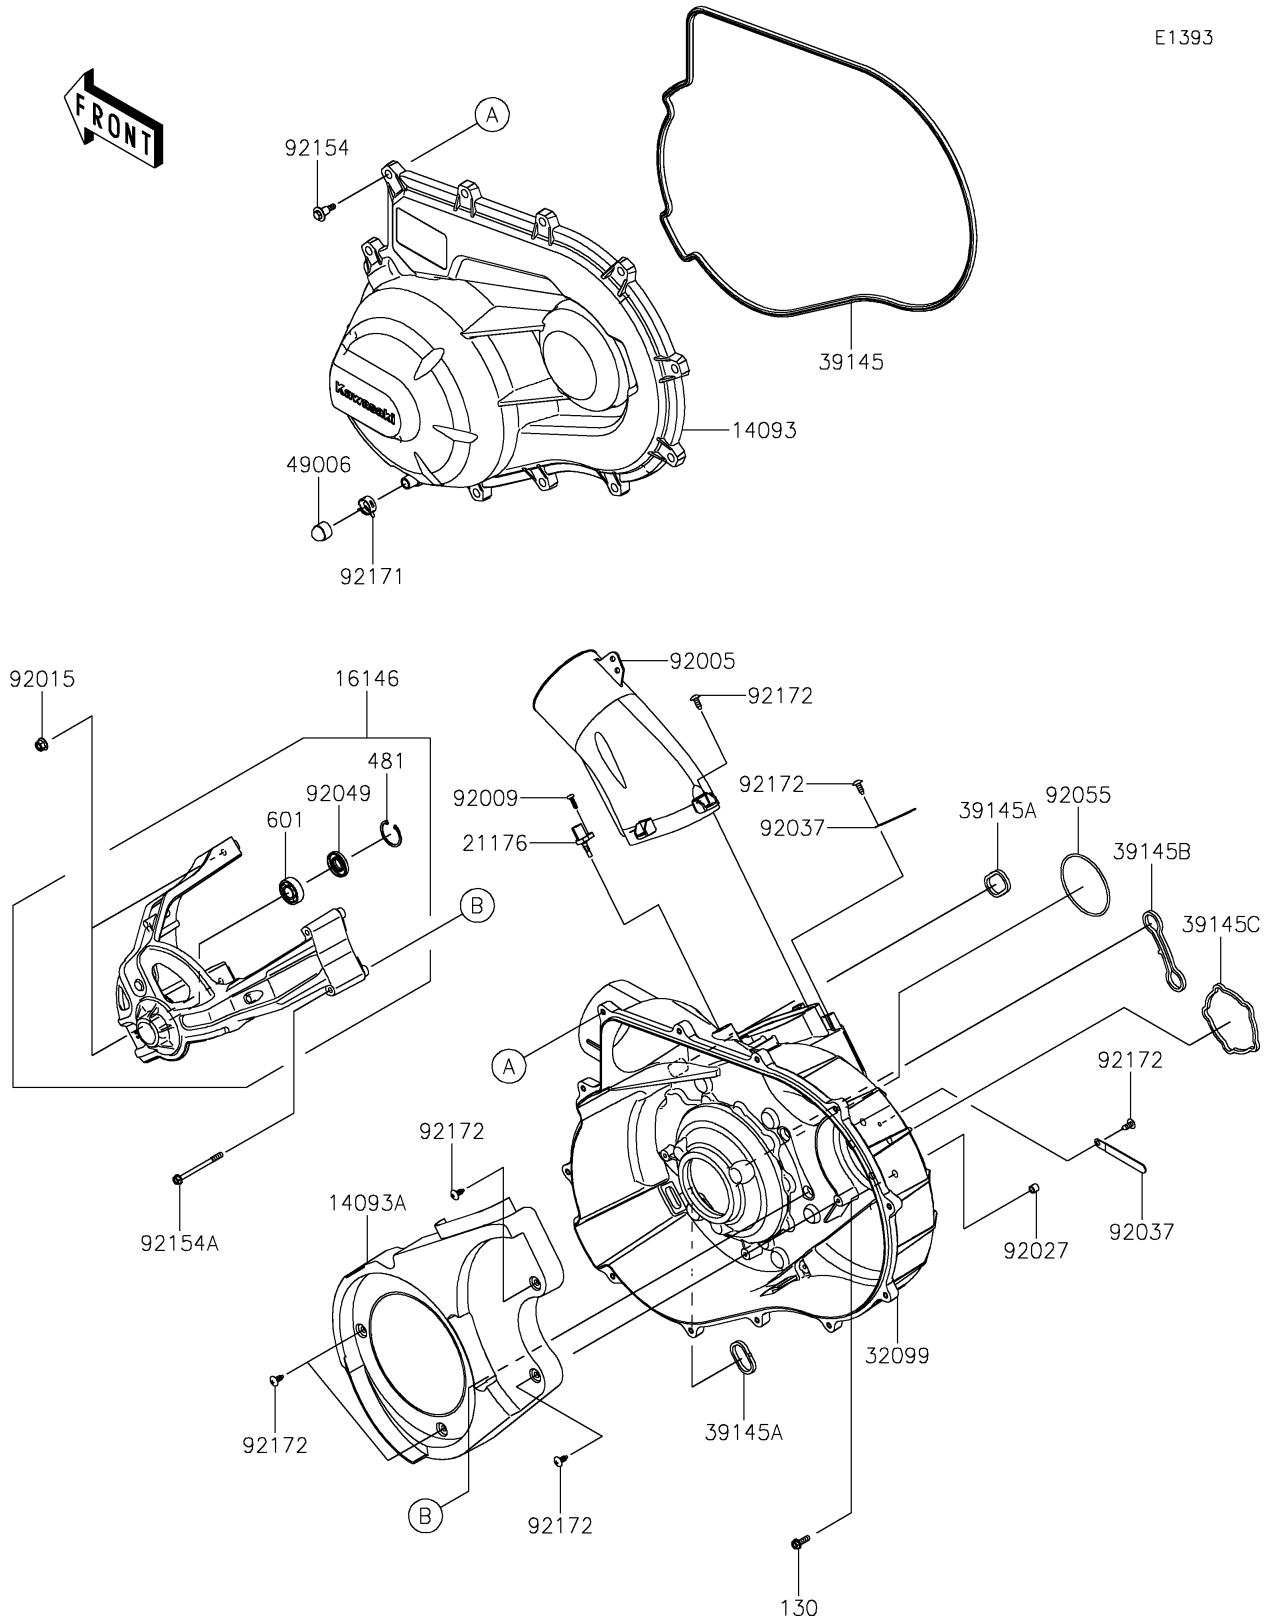

# 2022 TERYX KRX® 1000 TRAIL EDITION PARTS DIAGRAM

## Converter Cover

E1393

### Converter Cover

ITEM NAME	PART NUMBER	QUANTITY
COVER,CVT (Ref # 14093)	14093-0774	1
COVER (Ref # 14093A)	14093-0775	1
COVER-ASSY (Ref # 16146)	16146-0840	1
SENSOR,AIR TEMPERATURE (Ref # 21176)	21176-0048	1
CASE,CVT (Ref # 32099)	32099-0795	1
TRIM-SEAL,CVT COVER (Ref # 39145)	39145-0711	1
TRIM-SEAL (Ref # 39145A)	39145-0712	2
TRIM-SEAL (Ref # 39145B)	39145-0713	1
TRIM-SEAL (Ref # 39145C)	39145-0714	1
BOOT,DRAIN (Ref # 49006)	49006-3718	1
FITTING (Ref # 92005)	92005-0978	1
SCREW,TAPPING,5X16 (Ref # 92009)	92009-1264	1
NUT,FLANGED,LOCK,8MM (Ref # 92015)	92015-1668	2
COLLAR,6.8X10X8.5 (Ref # 92027)	92027-129	5
CLAMP (Ref # 92037)	92037-1993	2
SEAL-OIL,TC 15X35X6 (Ref # 92049)	92049-0816	1
RING-O,84.4X3.1 (Ref # 92055)	92055-0916	1
BOLT,CVT COVER (Ref # 92154)	92154-1522	12
BOLT,6X80 (Ref # 92154A)	92154-3862	2
CLAMP (Ref # 92171)	92171-0329	1
SCREW,6X16 (Ref # 92172)	92172-0284	10
BOLT-FLANGED,6X20 (Ref # 130)	130BA0620	5
CIRCLIP-TYPE-C,35MM (Ref # 481)	481J3500	1
BEARING-BALL,#6202C3 (Ref # 601)	601B6202	1