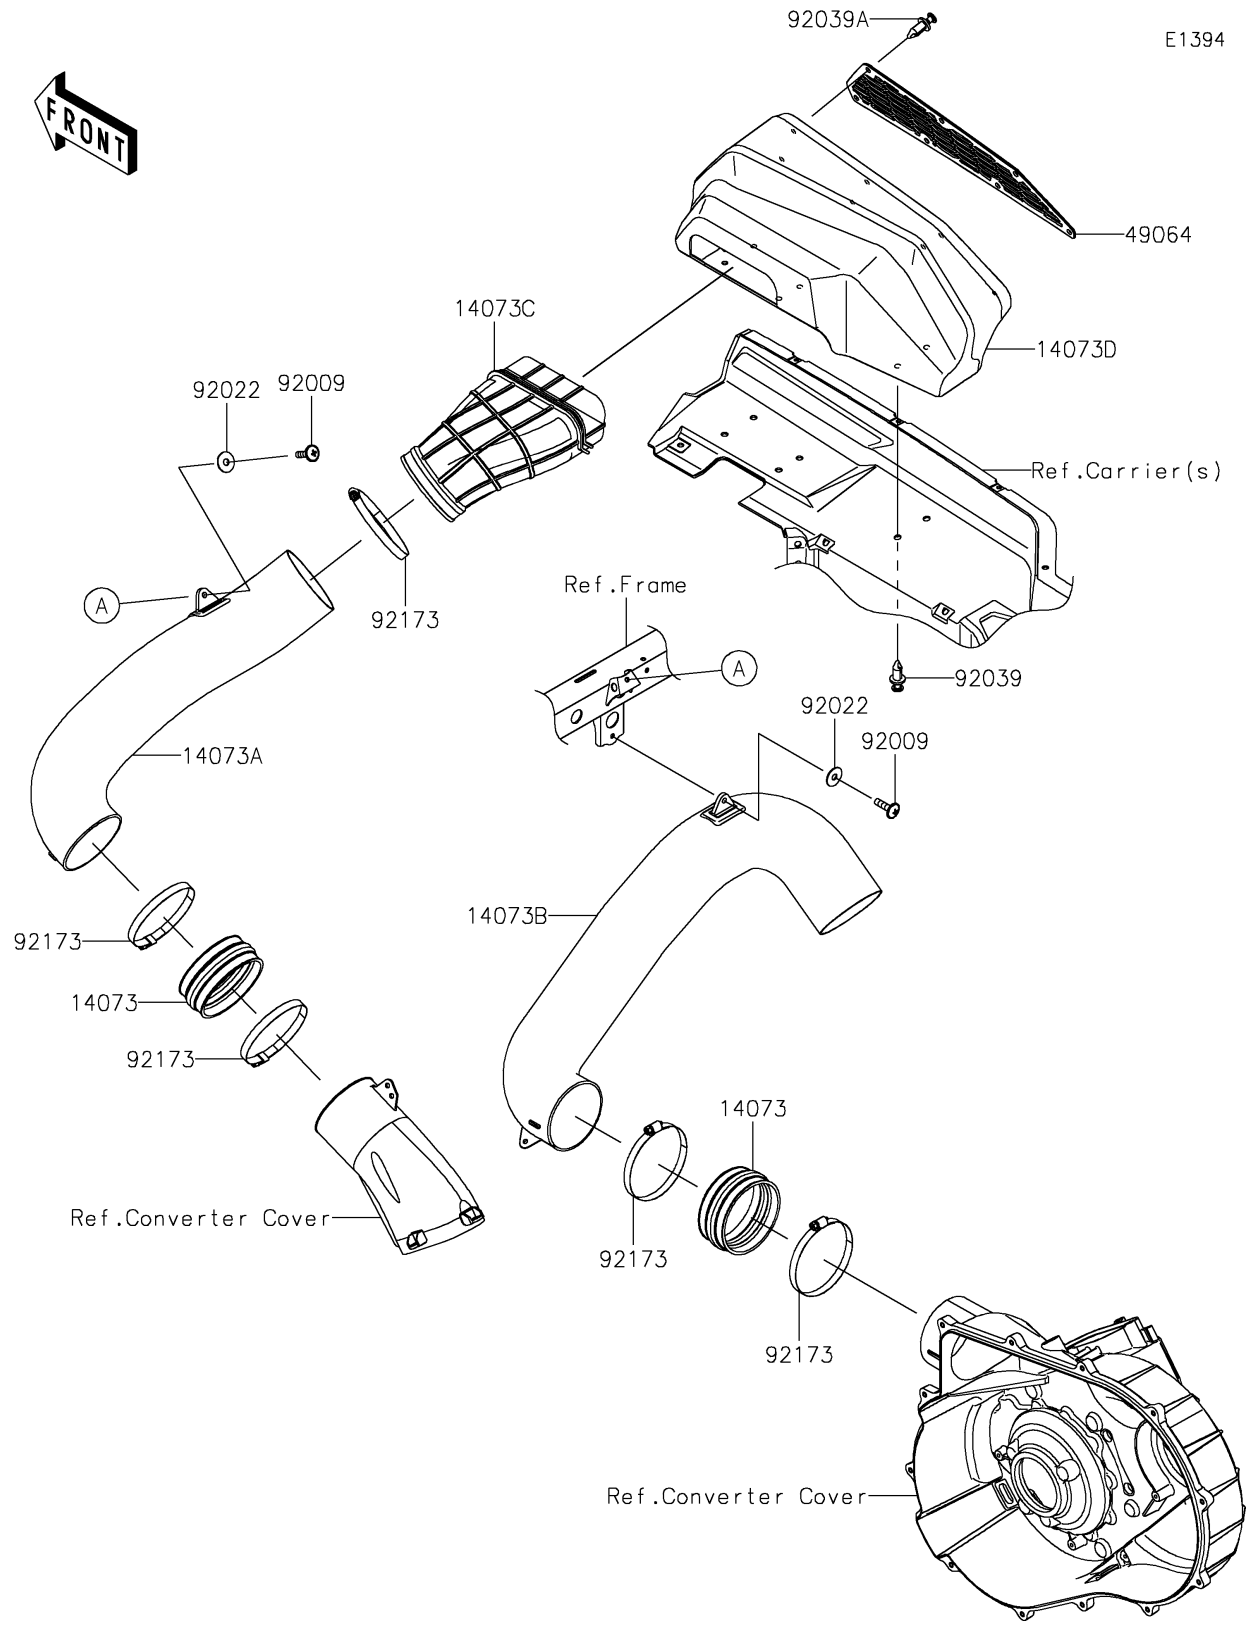

2022 TERYX KRX® 1000 TRAIL EDITION PARTS DIAGRAM

Air Cleaner-Belt Converter

2022 TERYX KRX® 1000 TRAIL EDITION PARTS LIST

Air Cleaner-Belt Converter

ITEM NAME	PART NUMBER	QUANTITY
DUCT (Ref # 14073)	14073-0909	2
DUCT,INTAKE (Ref # 14073A)	14073-0910	1
DUCT,EXHAUST (Ref # 14073B)	14073-0911	1
DUCT (Ref # 14073C)	14073-0919	1
DUCT (Ref # 14073D)	14073-0955	1
FILTER-AIR (Ref # 49064)	49064-0013	1
SCREW,6X22 (Ref # 92009)	92009-1441	2
WASHER,PLAIN,6.5X20X1 (Ref # 92022)	92022-165	2
RIVET (Ref # 92039)	92039-0776	6
RIVET,TWO-PIECE CLIP (Ref # 92039A)	92039-0818	7
CLAMP,130MM (Ref # 92173)	92173-1938	5